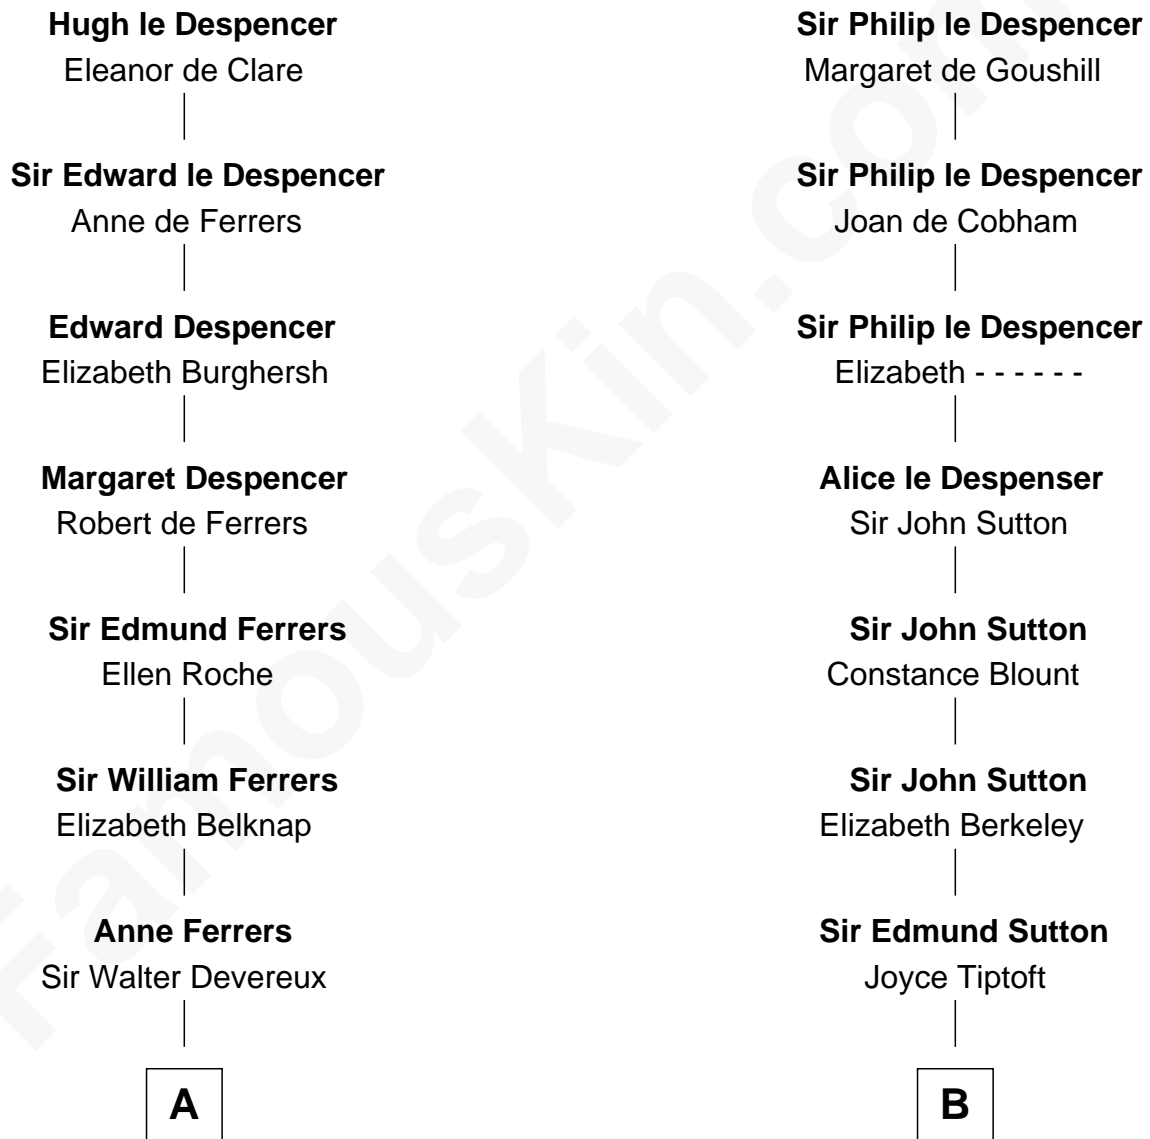

# FamousKin.com Relationship Chart of

**Joan Fontaine**

*Movie Actress*

20th cousin of

**Dr. H. H. Holmes**

*Serial Killer aka "Devil in the White City"*

**Sir Hugh le Despencer**

Isabella de Beauchamp

**C**

**John Molesworth**

Louise Tomkyns

**Margaret Letitia Molesworth**

Charles Richard De Havilland

**Walter Augustus De Havilland**

Lillian Augusta Ruse

**Joan Fontaine**