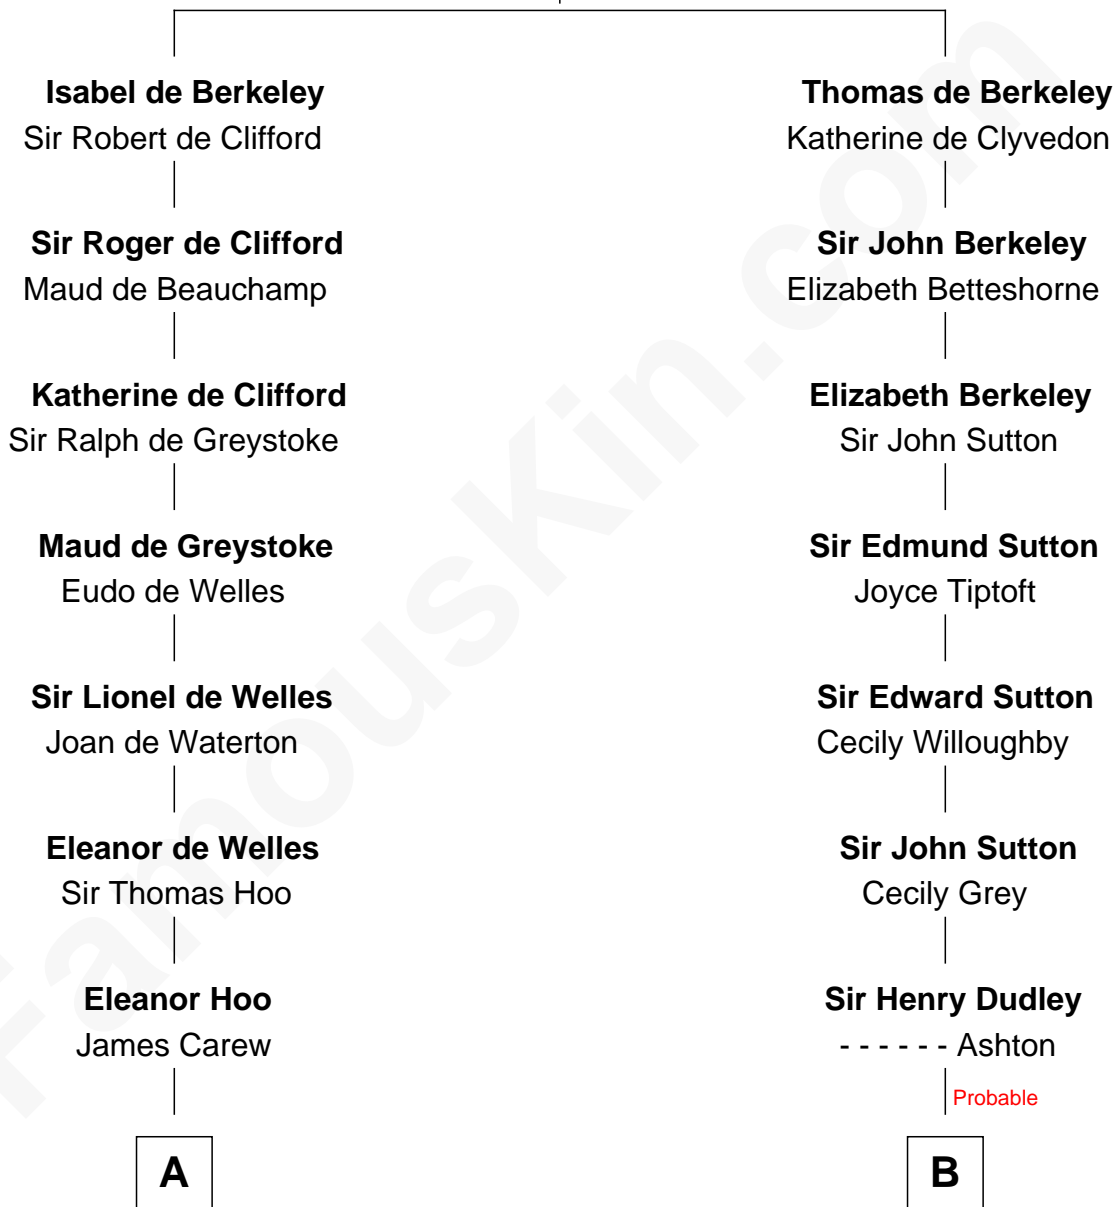

# FamousKin.com Relationship Chart of

**Joan Fontaine**

*Movie Actress*

17th cousin 2 times removed of

**Dr. H. H. Holmes**

*Serial Killer aka "Devil in the White City"*

**Sir Maurice de Berkeley**

Eve la Zouche

**C**

—  
**Margaret Letitia Molesworth**

Charles Richard De Havilland

—  
**Walter Augustus De Havilland**

Lillian Augusta Ruse

—  
**Joan Fontaine**

*Movie Actress*

FamousKin.com