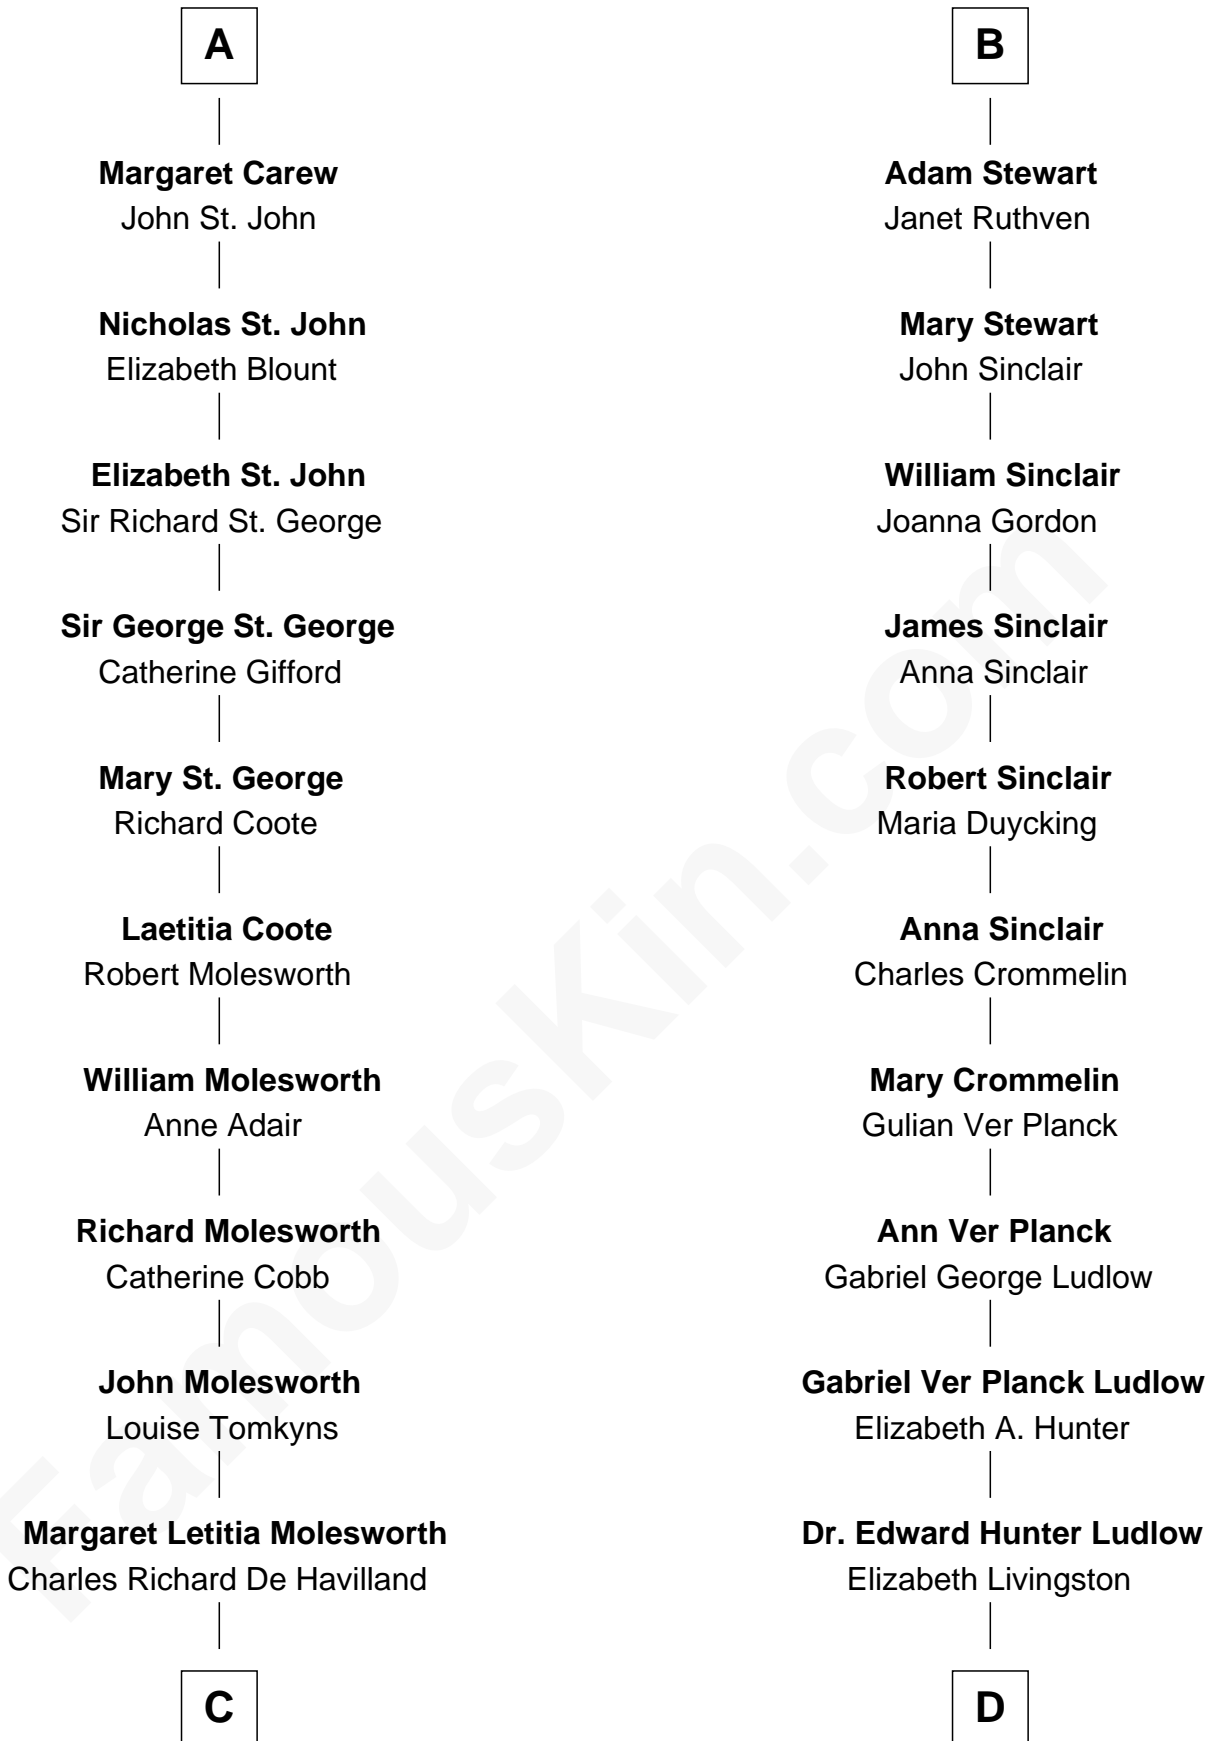

FamousKin.com Relationship Chart of

Joan Fontaine

Movie Actress

18th cousin 1 time removed of

Eleanor Roosevelt

First Lady of President Franklin D. Roosevelt

C

Walter Augustus De Havilland

Lillian Augusta Ruse

Joan Fontaine

Movie Actress

D

Mary Livingston Ludlow

Valentine Gill Hall

Anna Rebecca Hall

Elliott Roosevelt

Eleanor Roosevelt

First Lady of Franklin Roosevelt

FamousKin.com