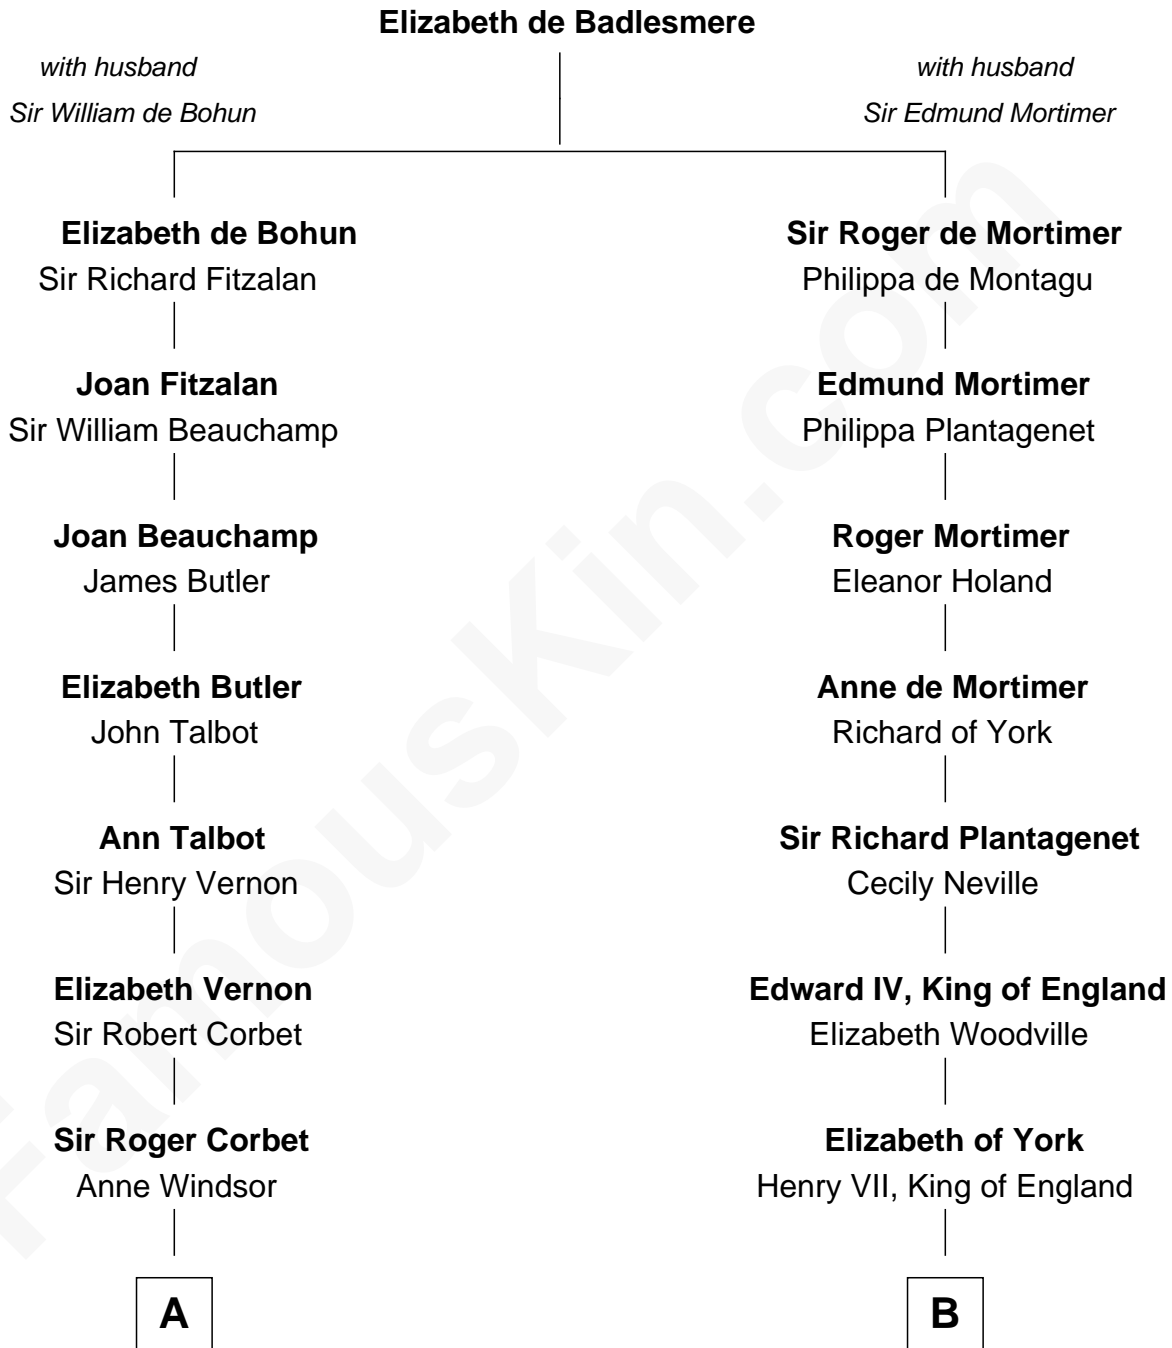

FamousKin.com

Relationship Chart of

Joan Fontaine

Movie Actress

17th cousin 4 times removed of

Eleanor Roosevelt
First Lady of President Franklin D. Roosevelt

C

Gabriel Ver Planck Ludlow

Elizabeth A. Hunter

Dr. Edward Hunter Ludlow

Elizabeth Livingston

Mary Livingston Ludlow

Valentine Gill Hall

Anna Rebecca Hall

Elliott Roosevelt

Eleanor Roosevelt

First Lady of Franklin Roosevelt