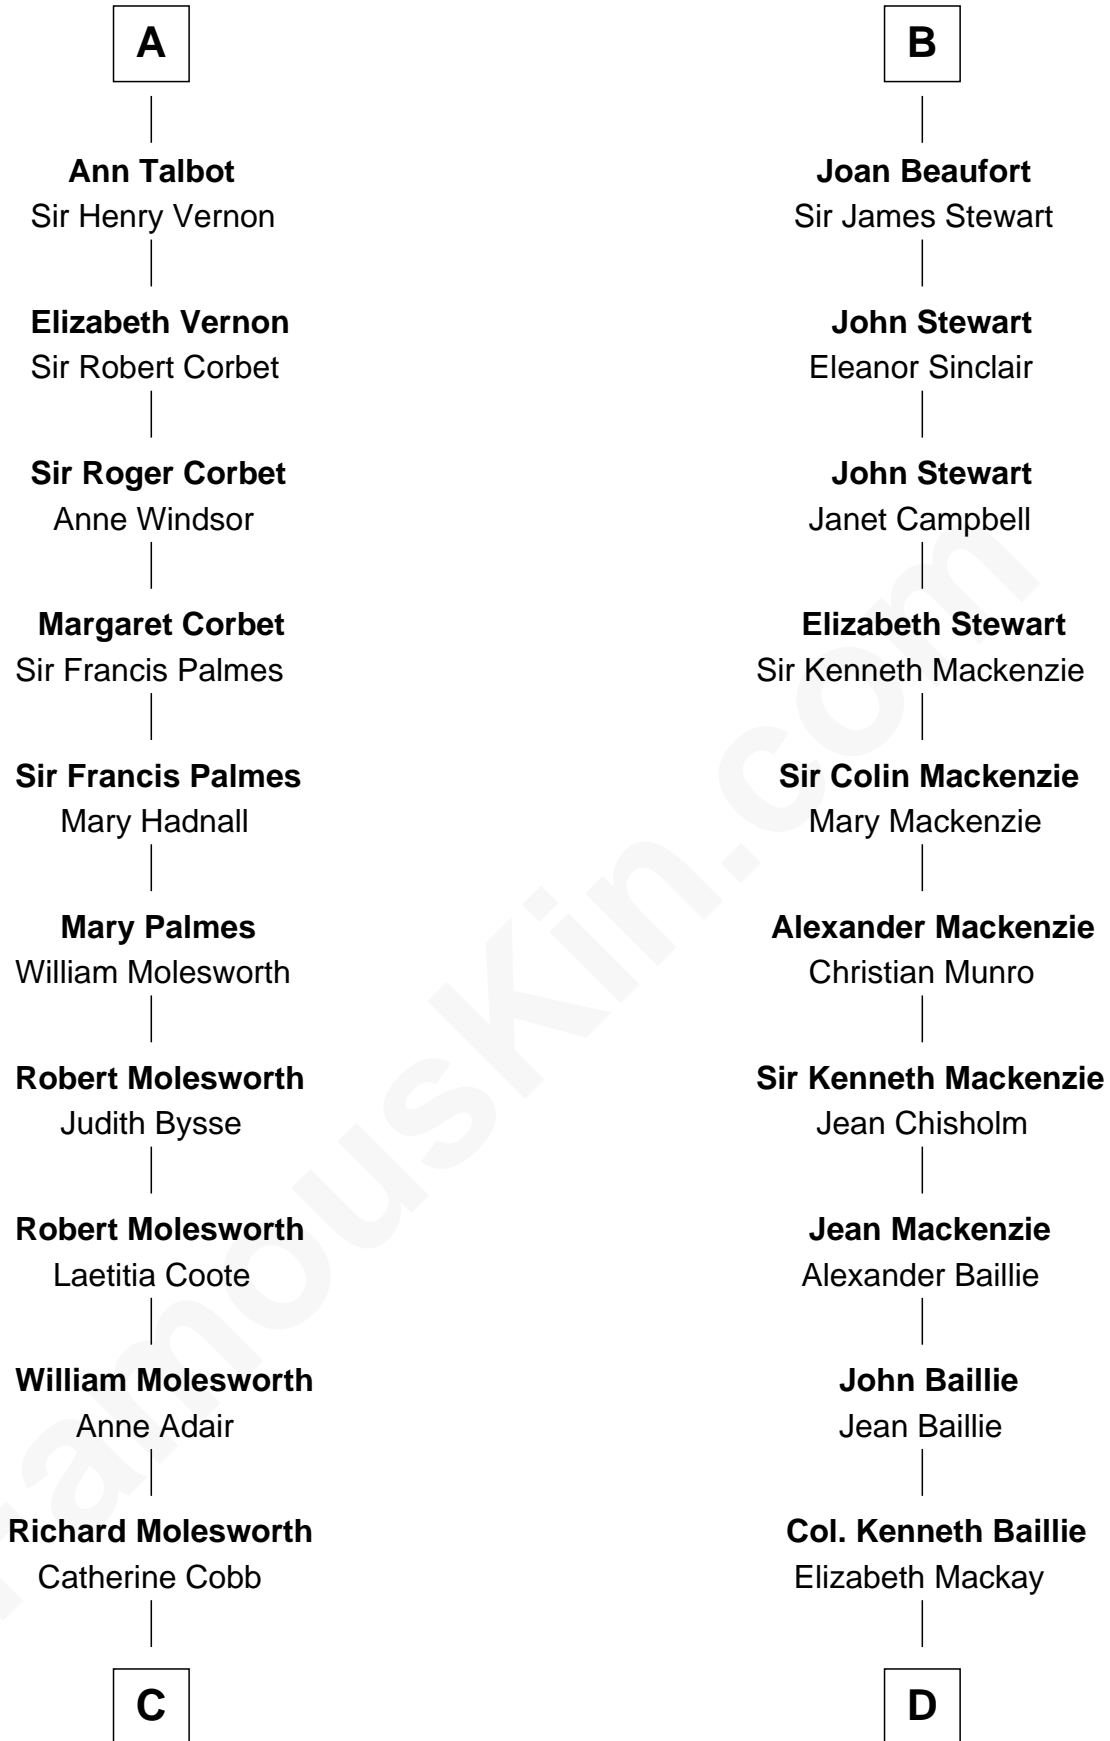

FamousKin.com Relationship Chart of

Joan Fontaine

Movie Actress

20th cousin 1 time removed of

Theodore Roosevelt

26th U.S. President

William Mauduit
Alice de Newburgh

Isabel Mauduit
Sir William de Beauchamp

A

Isabel Mauduit
Sir William de Beauchamp

William de Beauchamp
Maud FitzJohn

Isabella de Beauchamp
Sir Patrick de Chaworth

Maud de Chaworth
Henry Plantagenet

Eleanor Plantagenet
Richard Fitzalan

Alice Fitzalan
Sir Thomas de Holand

Margaret de Holand
Sir John Beaufort

B

C

John Molesworth

Louise Tomkyns

Margaret Letitia Molesworth

Charles Richard De Havilland

Walter Augustus De Havilland