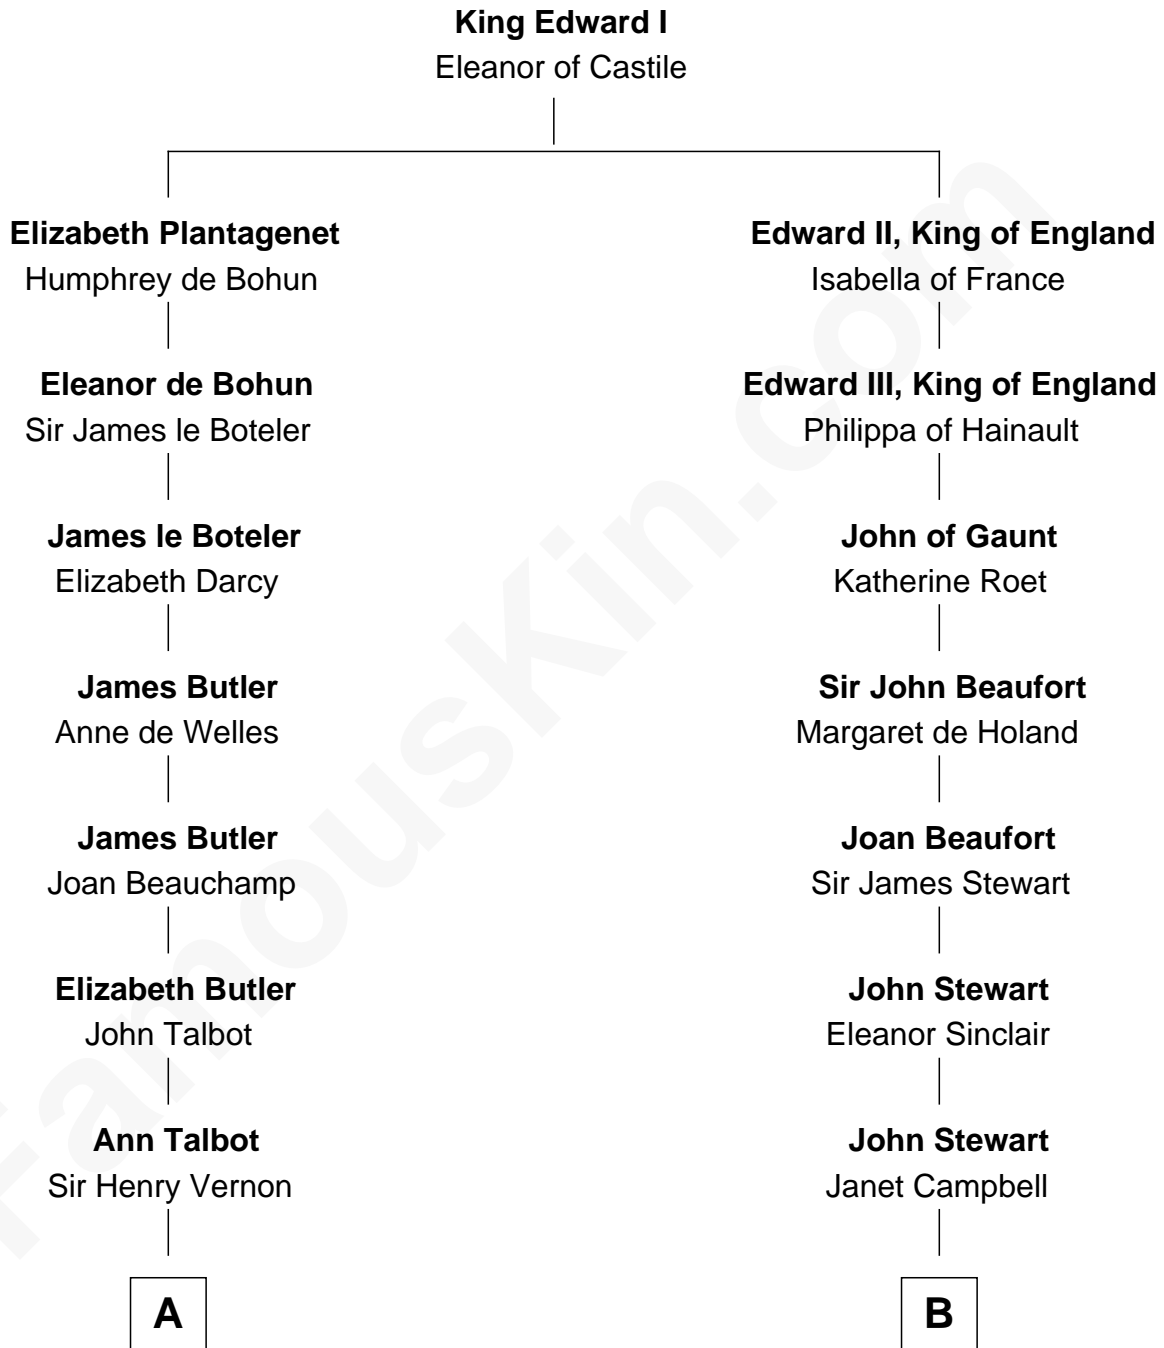

# FamousKin.com Relationship Chart of

**Joan Fontaine**

*Movie Actress*

18th cousin 1 time removed of

**Theodore Roosevelt**

*26th U.S. President*

**C**

**Margaret Letitia Molesworth**  
Charles Richard De Havilland

**Walter Augustus De Havilland**  
Lillian Augusta Ruse

**Joan Fontaine**  
*Movie Actress*

**D**

**Martha Bulloch**  
Theodore Roosevelt

**Theodore Roosevelt**  
*26th U.S. President*

FamousKin.com