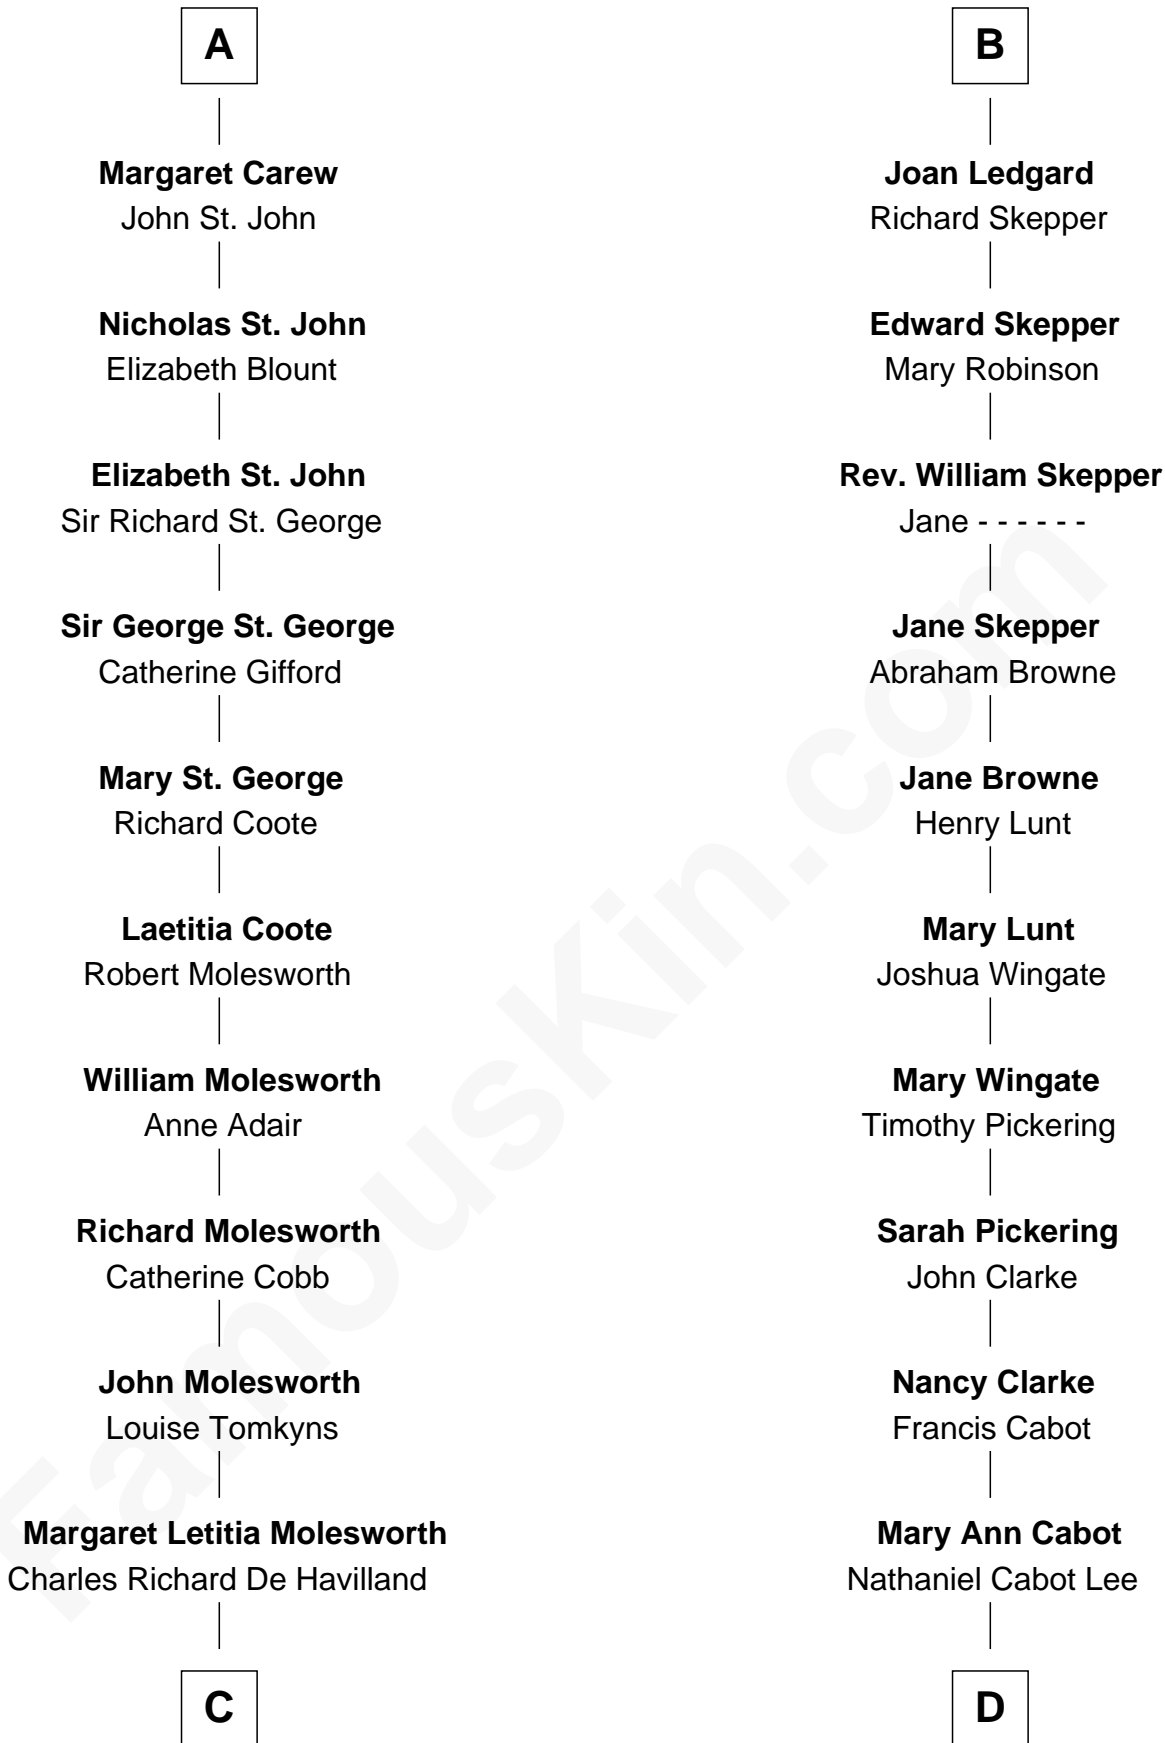

FamousKin.com Relationship Chart of

Joan Fontaine

Movie Actress

18th cousin 1 time removed of

Alice (Lee) Roosevelt

First Wife of President Theodore Roosevelt

FamousKin.com