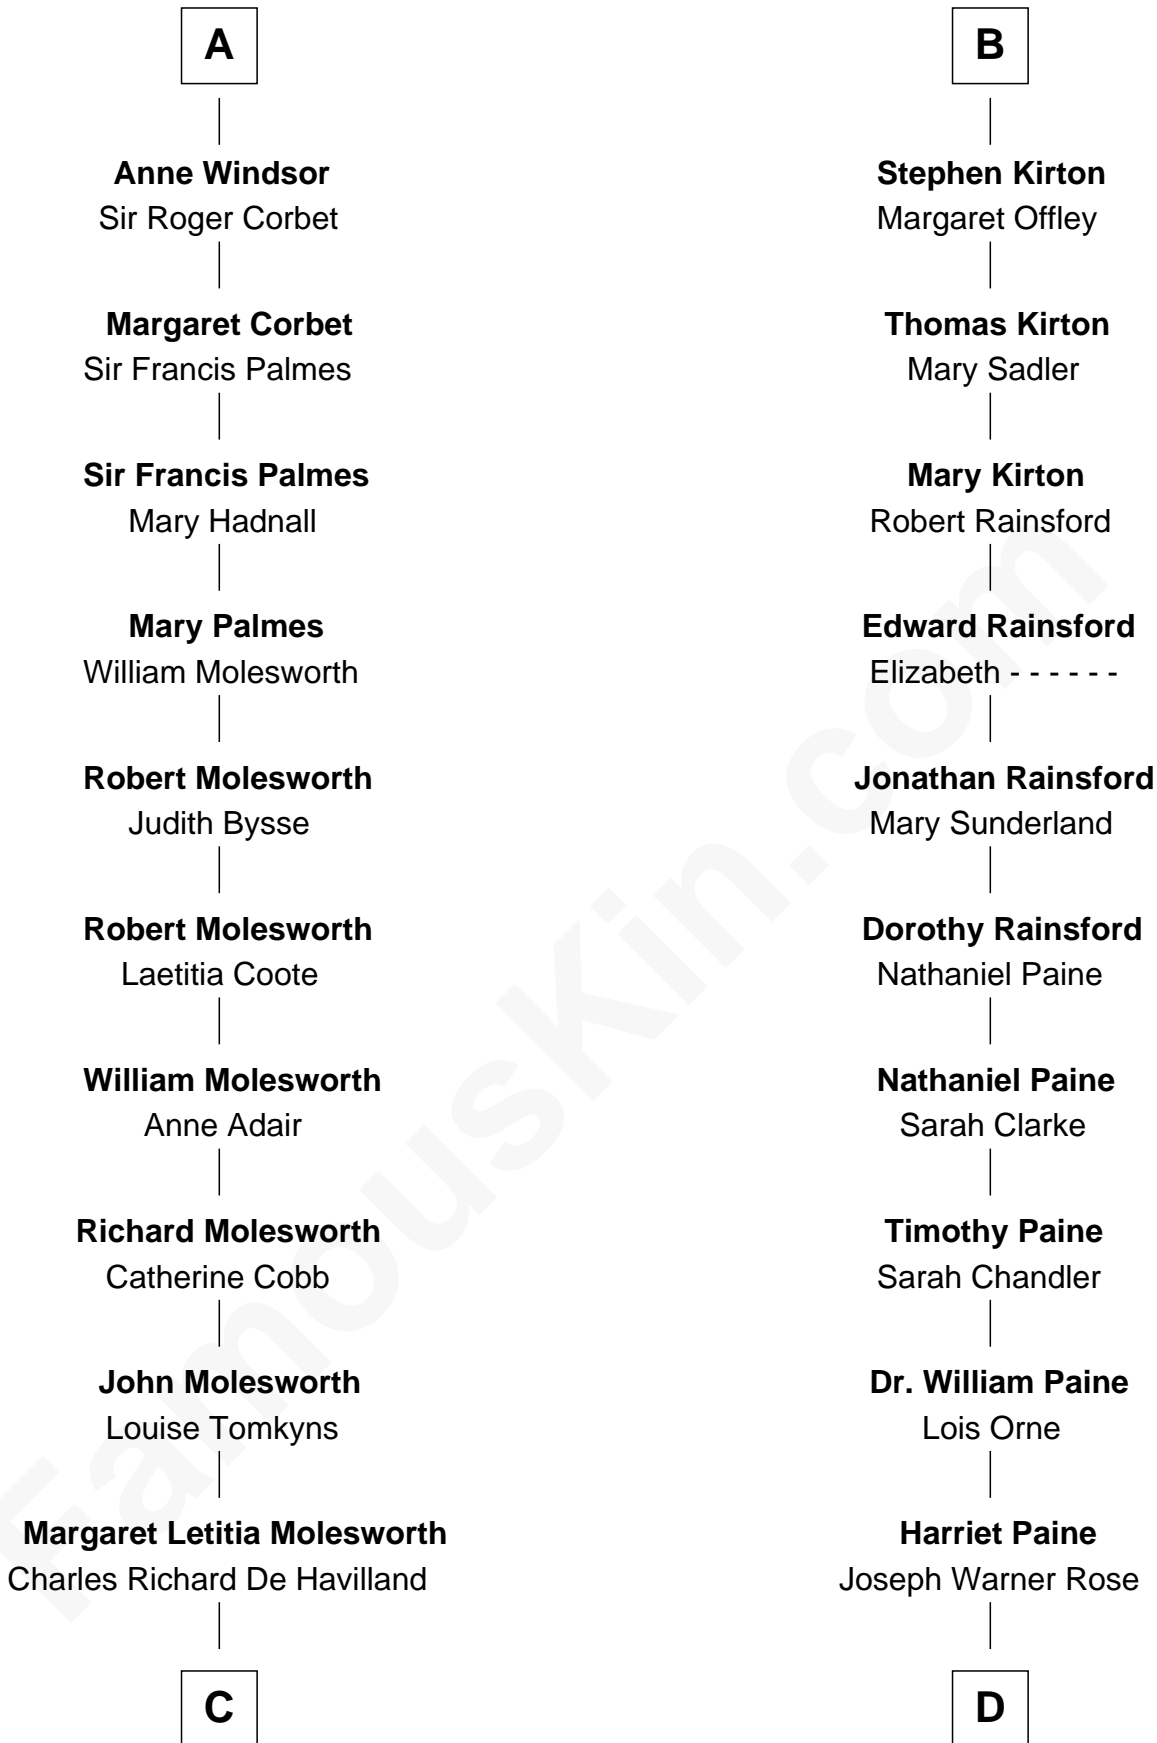

FamousKin.com Relationship Chart of

Joan Fontaine

Movie Actress

18th cousin 1 time removed of

Alice (Lee) Roosevelt

First Wife of President Theodore Roosevelt

Sir Hugh de Courtenay

Agnes de St. John

FamousKin.com