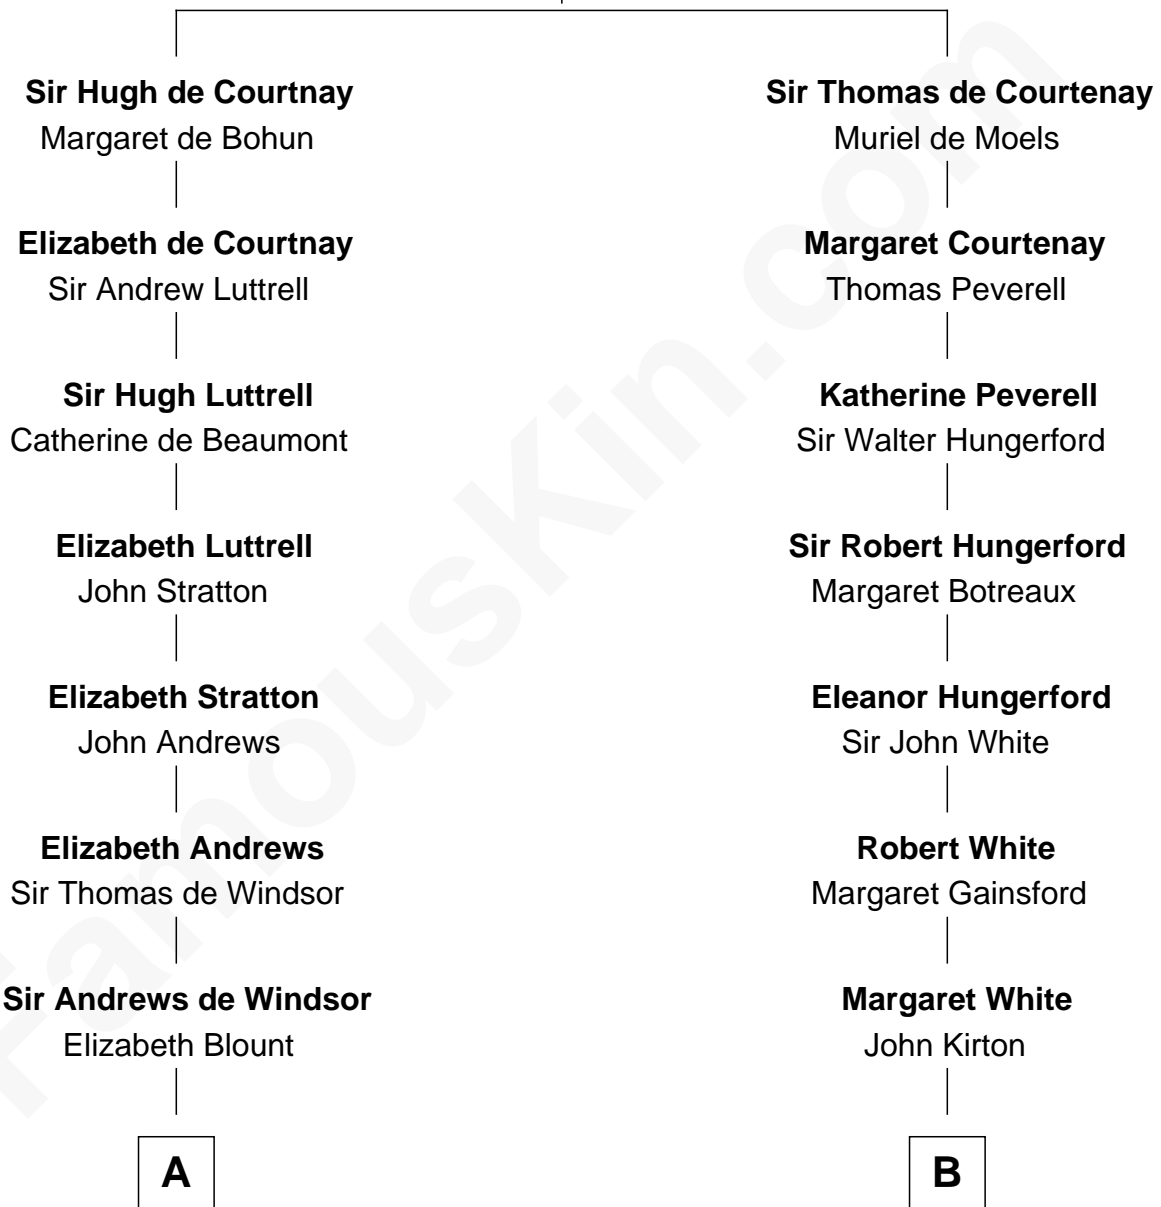

FamousKin.com Relationship Chart of

Joan Fontaine

Movie Actress

18th cousin 1 time removed of

Alice (Lee) Roosevelt

First Wife of President Theodore Roosevelt

Sir Hugh de Courtenay

Agnes de St. John

FamousKin.com