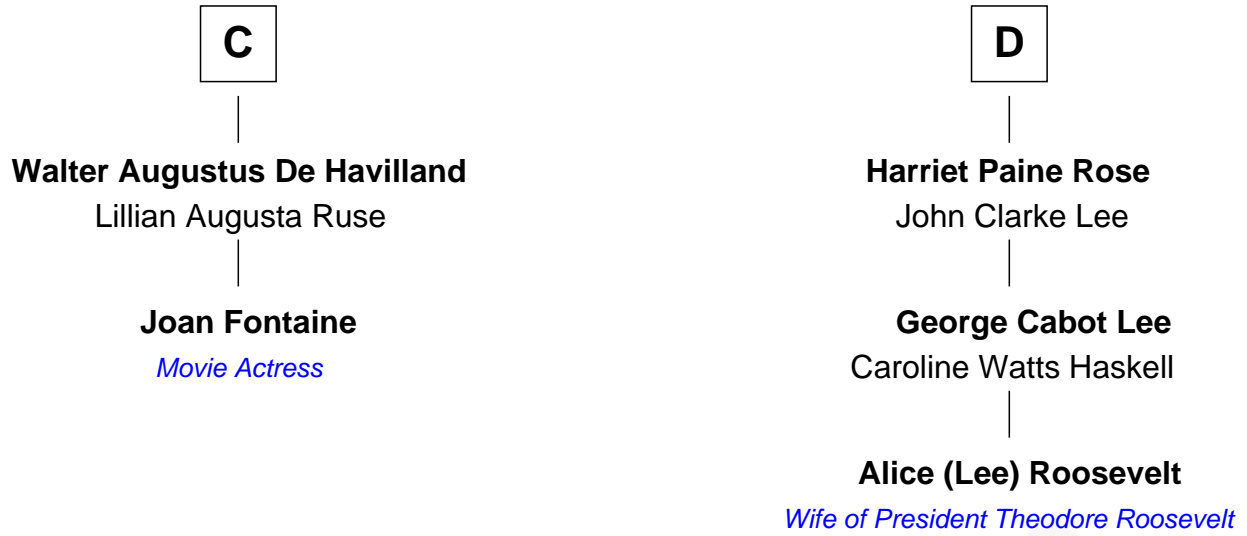

FamousKin.com Relationship Chart of

Joan Fontaine

Movie Actress

18th cousin 1 time removed of

Alice (Lee) Roosevelt

First Wife of President Theodore Roosevelt

Sir Hugh de Courtenay

Agnes de St. John