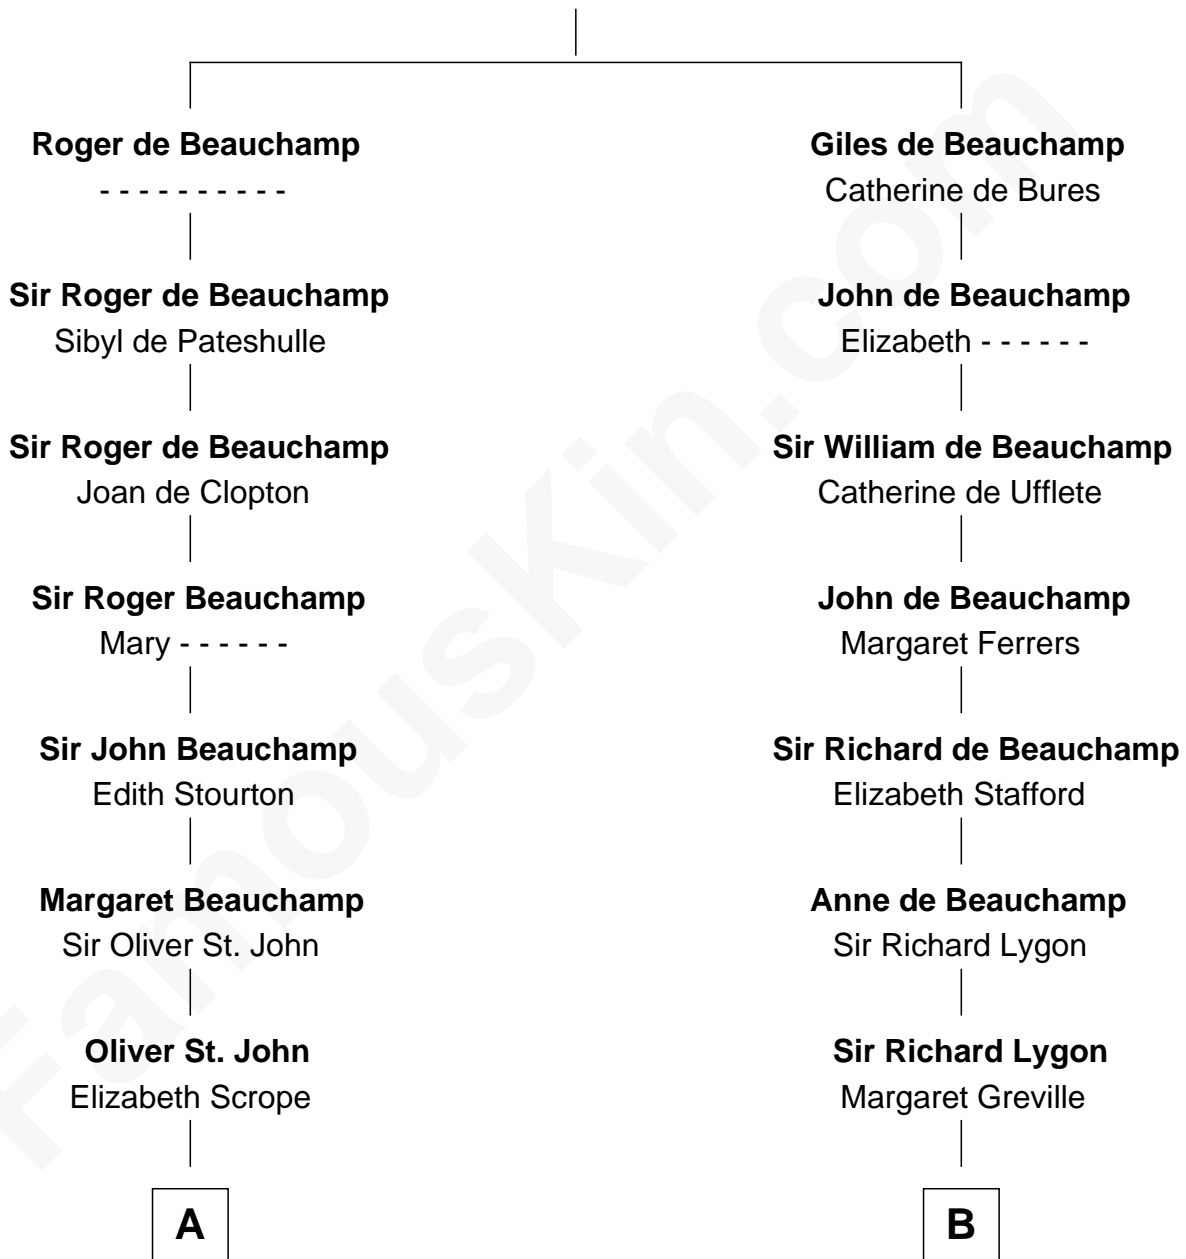

FamousKin.com

Relationship Chart of

Joan Fontaine

Movie Actress

19th cousin 2 times removed of

James Taylor

Singer-Songwriter

Sir Walter de Beauchamp

Alice de Tony

C

Margaret Letitia Molesworth
Charles Richard De Havilland

Walter Augustus De Havilland
Lillian Augusta Ruse

Joan Fontaine
Movie Actress

D

Eliza Ann Buffum
Granville Hall Leonard

Emily Roxanna Leonard
Stanford Lyman Haynes

Theodosia Haynes
Alexander Taylor

Dr. Isaac Montrose Taylor
Gertrude Arline Woodard

James Taylor
Singer-Songwriter

FamousKin.com