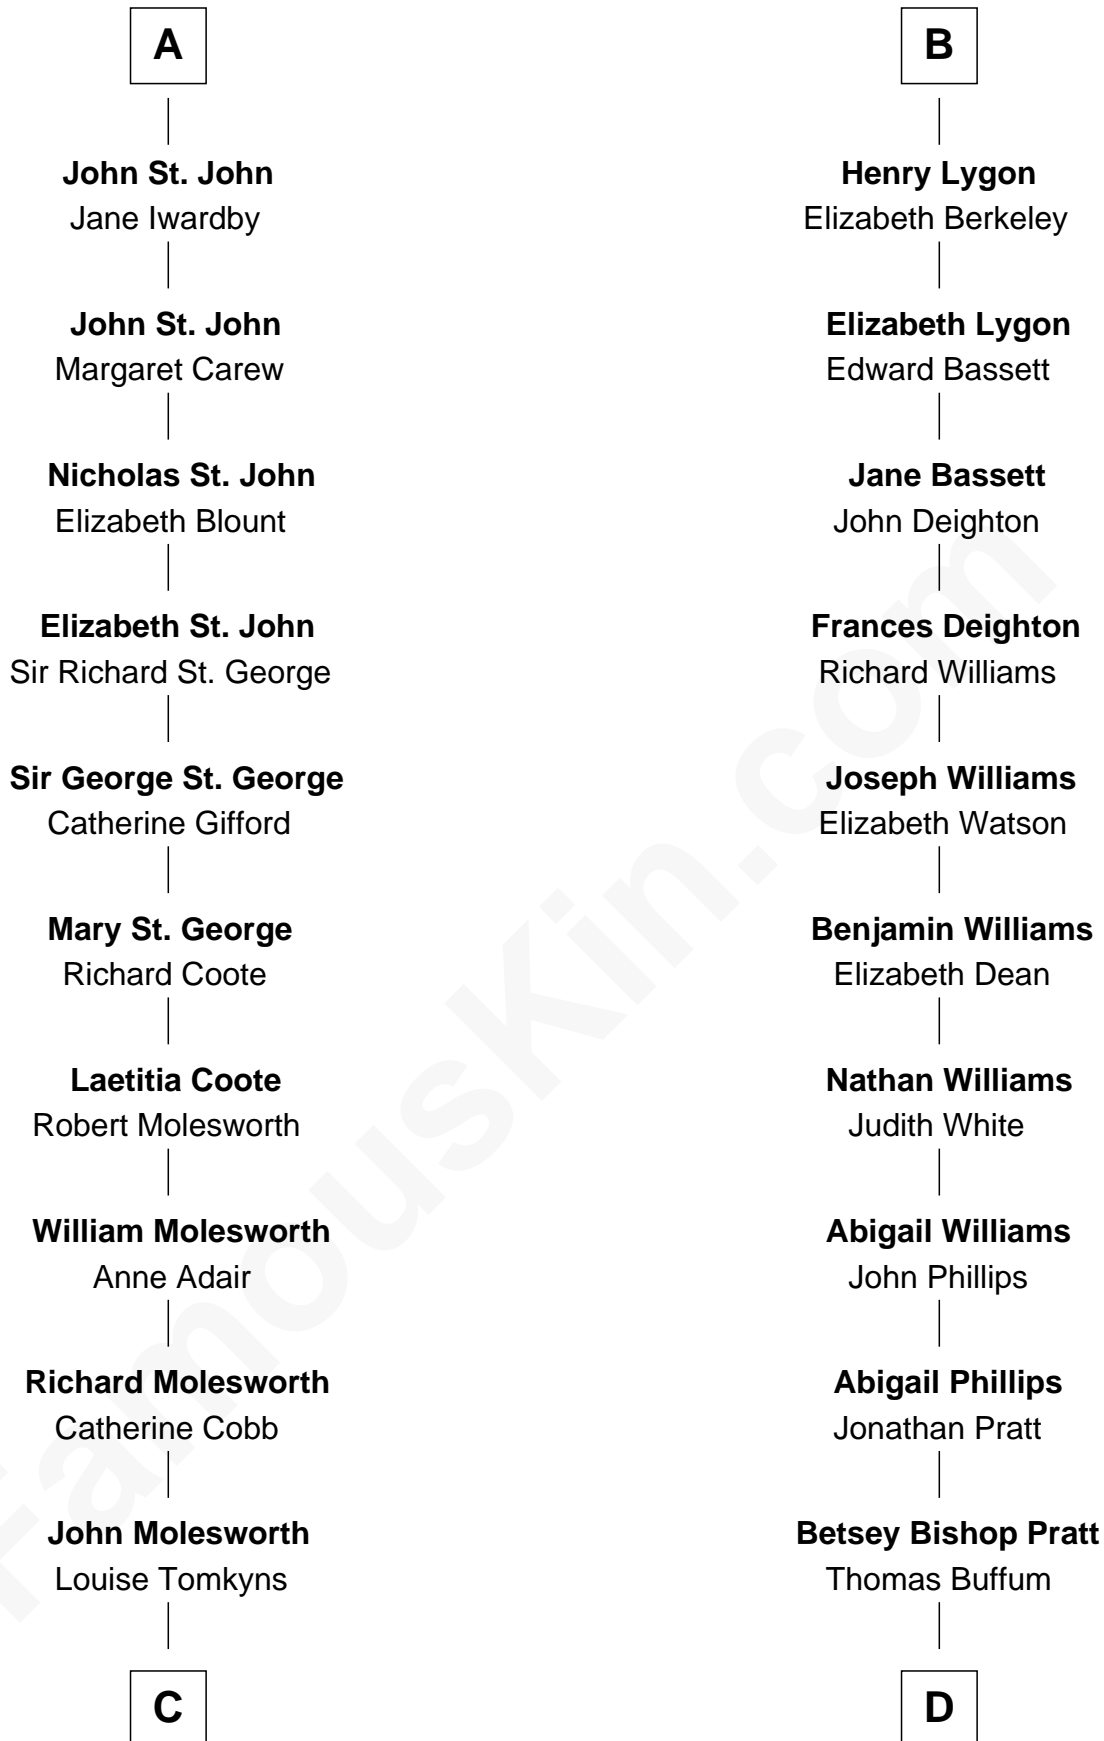

FamousKin.com

Relationship Chart of

Joan Fontaine

Movie Actress

19th cousin 2 times removed of

James Taylor

Singer-Songwriter

Sir Walter de Beauchamp

Alice de Tony

C

Margaret Letitia Molesworth
Charles Richard De Havilland

Walter Augustus De Havilland
Lillian Augusta Ruse

Joan Fontaine
Movie Actress

D

Eliza Ann Buffum
Granville Hall Leonard

Emily Roxanna Leonard
Stanford Lyman Haynes

Theodosia Haynes
Alexander Taylor

Dr. Isaac Montrose Taylor
Gertrude Arline Woodard

James Taylor
Singer-Songwriter

FamousKin.com