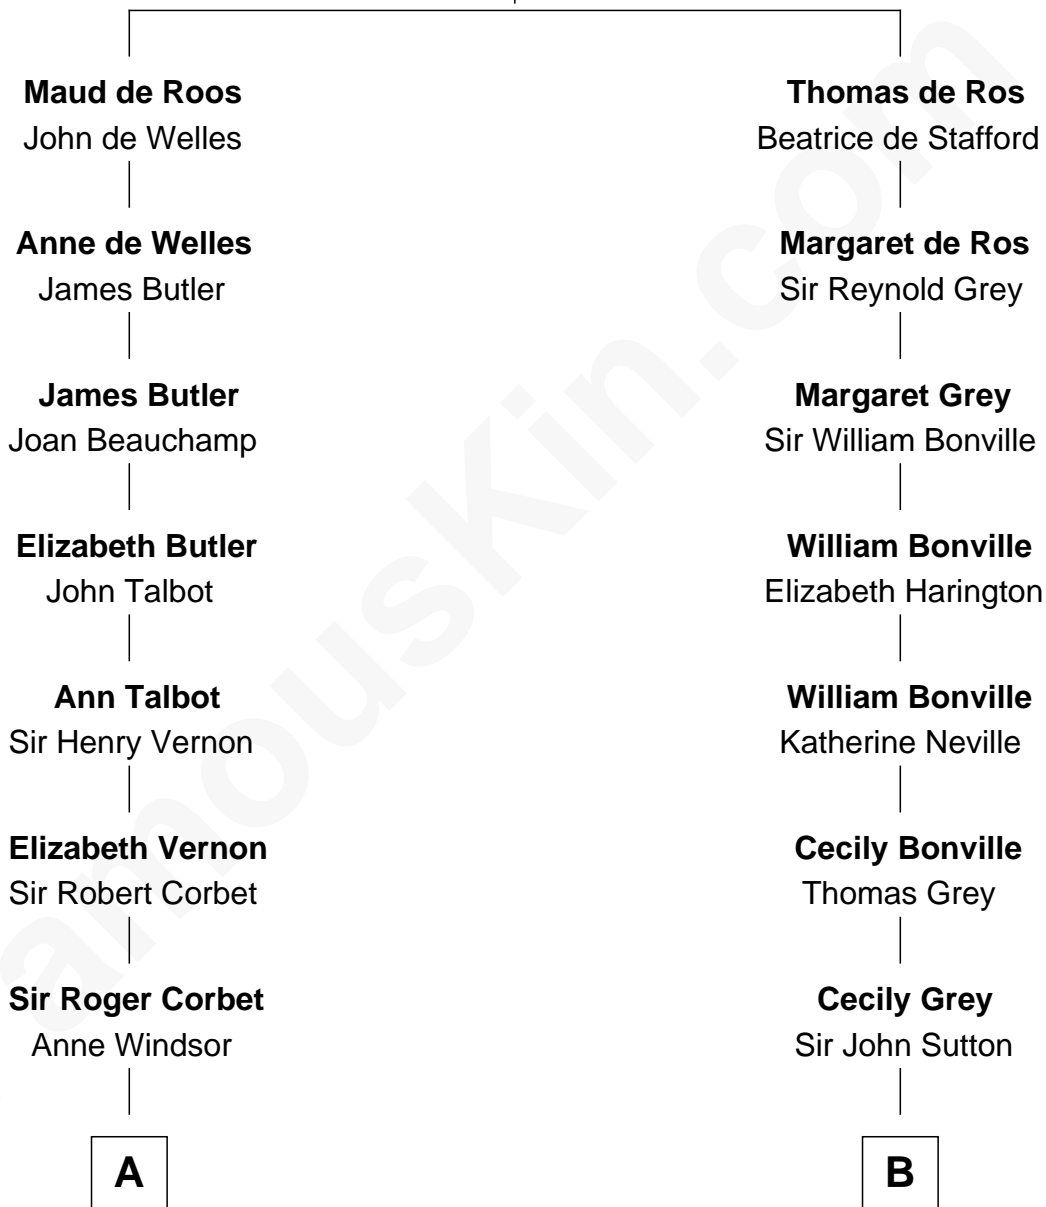

# FamousKin.com Relationship Chart of

**Joan Fontaine**

*Movie Actress*

17th cousin 4 times removed of

**James Taylor**

*Singer-Songwriter*

**Sir William de Ros**  
Margery de Badlesmere

**C**

—  
**Lovercia L. Hardy**

Willard Knox  
—

**Fred Charles Knox**

Ruth Elizabeth Collins  
—

**Ella Angelique Knox**

Henry Herman Woodard  
—

**Gertrude Arline Woodard**

Dr. Isaac Montrose Taylor  
—

**James Taylor**

*Singer-Songwriter*