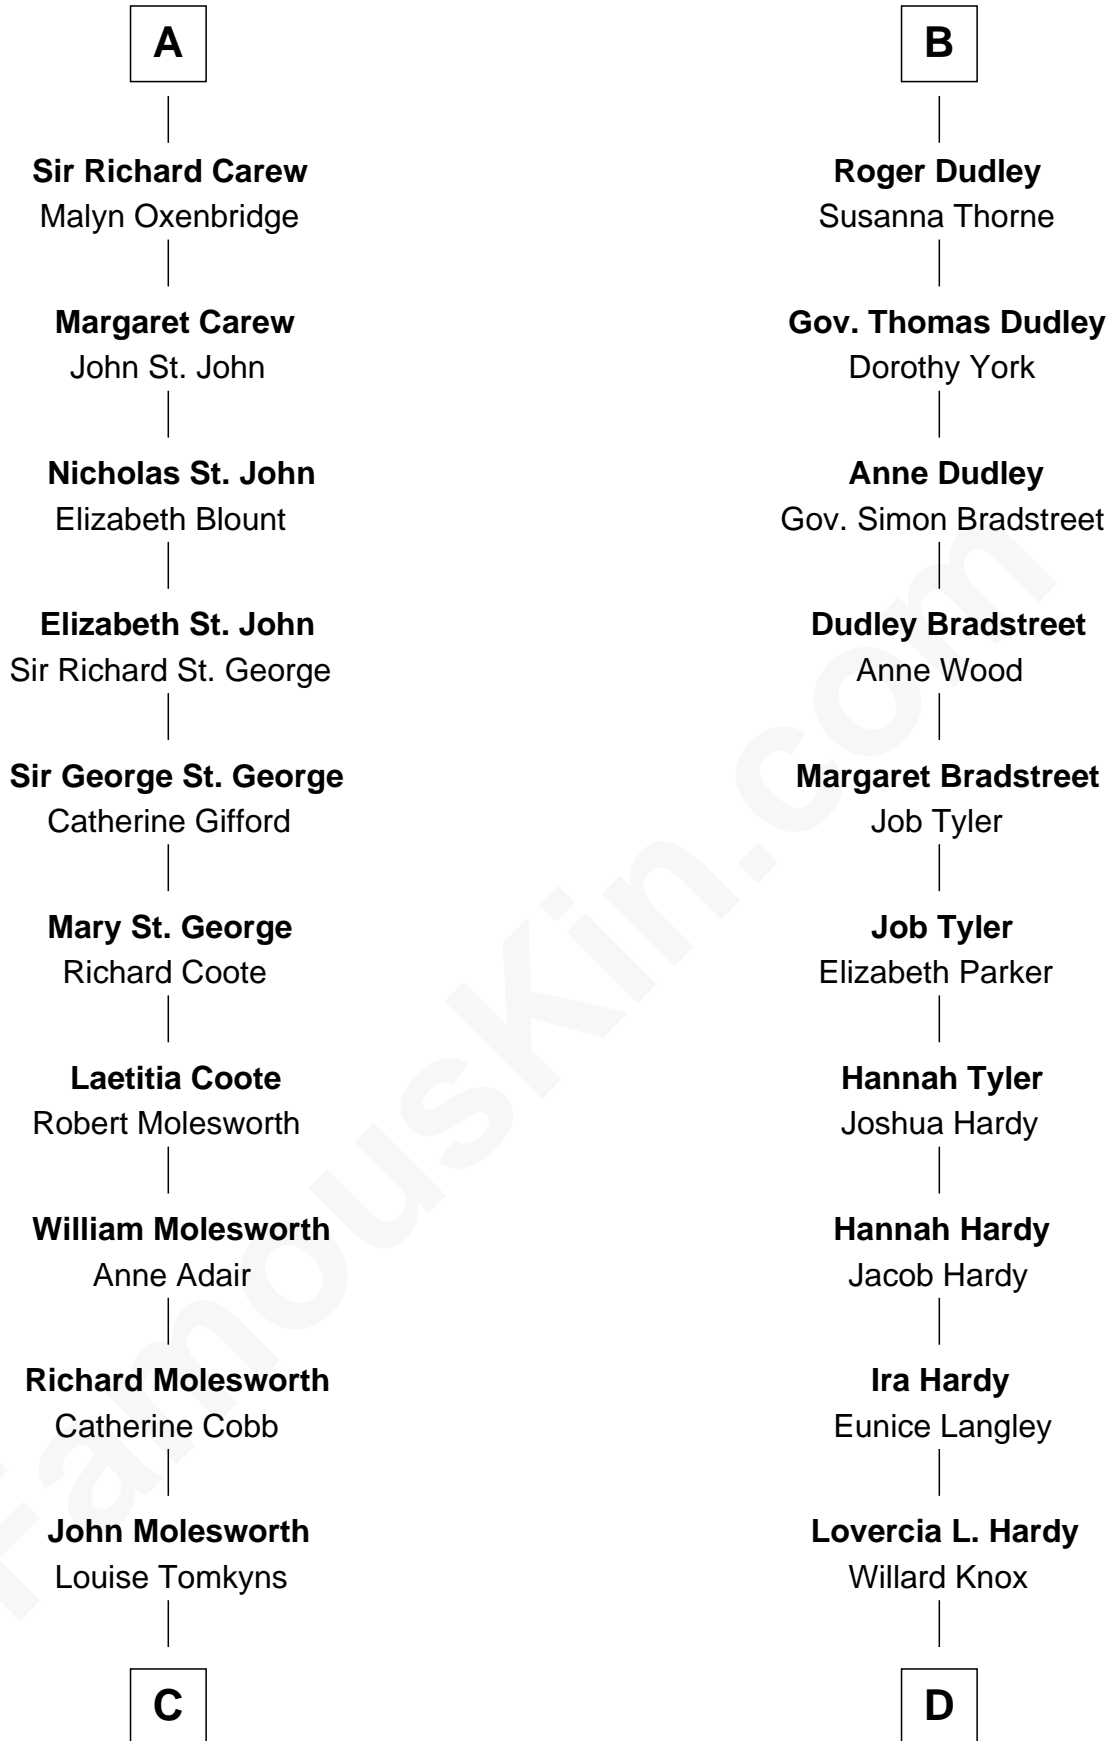

# FamousKin.com Relationship Chart of

**Joan Fontaine**

*Movie Actress*

19th cousin 1 time removed of

**James Taylor**

*Singer-Songwriter*

**Sir Maurice de Berkeley**

Eve la Zouche

**C**

**Margaret Letitia Molesworth**  
Charles Richard De Havilland

**Walter Augustus De Havilland**  
Lillian Augusta Ruse

**Joan Fontaine**  
*Movie Actress*

**D**

**Fred Charles Knox**  
Ruth Elizabeth Collins

**Ella Angelique Knox**  
Henry Herman Woodard

**Gertrude Arline Woodard**  
Dr. Isaac Montrose Taylor

**James Taylor**  
*Singer-Songwriter*

FamousKin.com