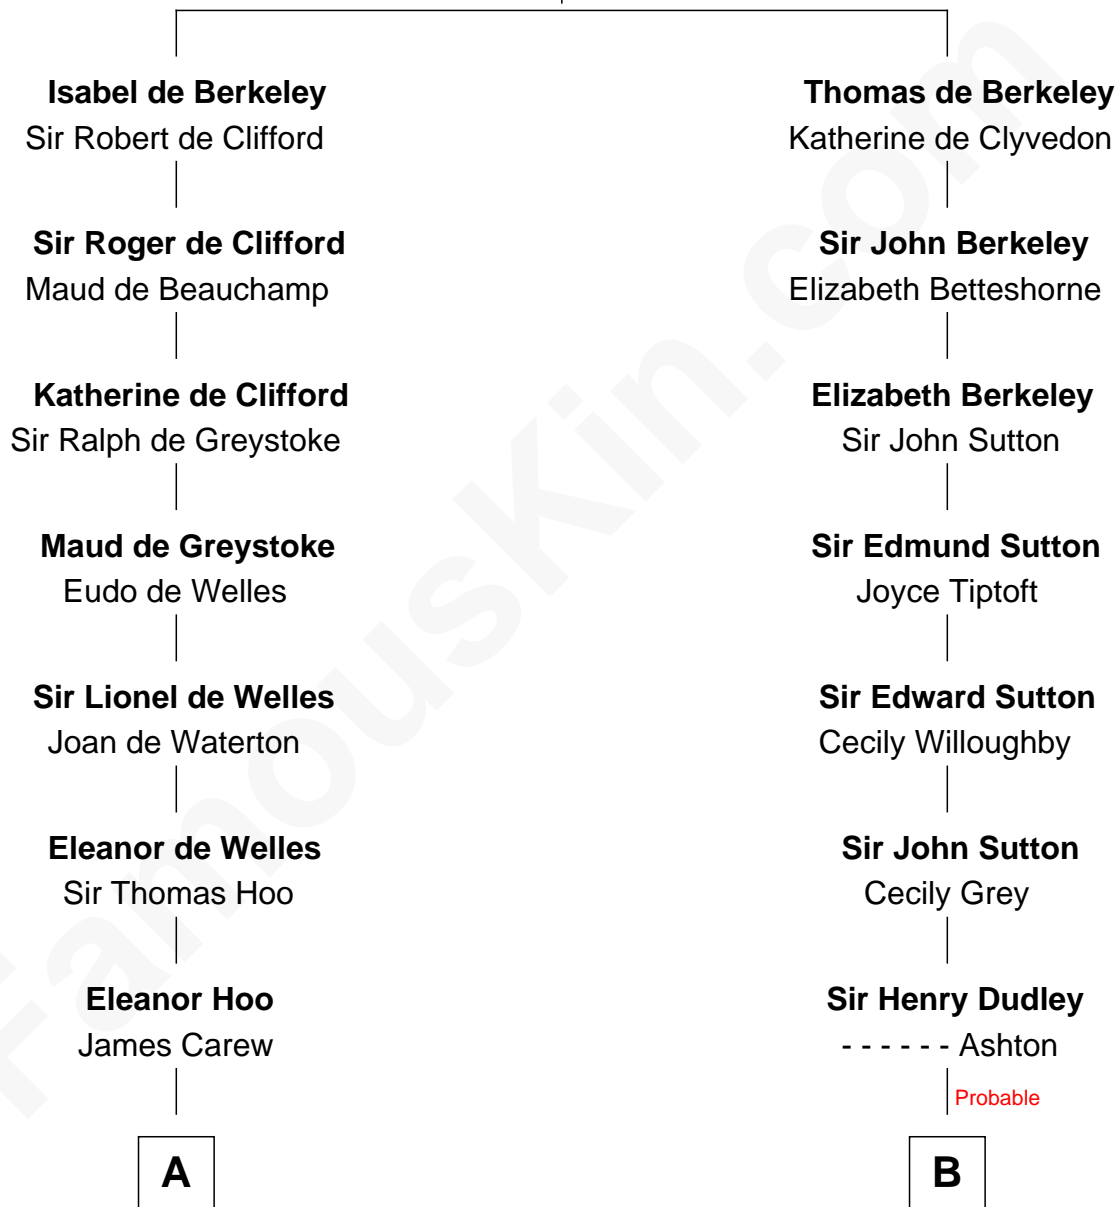

# FamousKin.com Relationship Chart of

**Joan Fontaine**

*Movie Actress*

19th cousin 1 time removed of

**James Taylor**

*Singer-Songwriter*

**Sir Maurice de Berkeley**

Eve la Zouche

**C**

**Margaret Letitia Molesworth**  
Charles Richard De Havilland

**Walter Augustus De Havilland**  
Lillian Augusta Ruse

**Joan Fontaine**  
*Movie Actress*

**D**

**Fred Charles Knox**  
Ruth Elizabeth Collins

**Ella Angelique Knox**  
Henry Herman Woodard

**Gertrude Arline Woodard**  
Dr. Isaac Montrose Taylor

**James Taylor**  
*Singer-Songwriter*

FamousKin.com