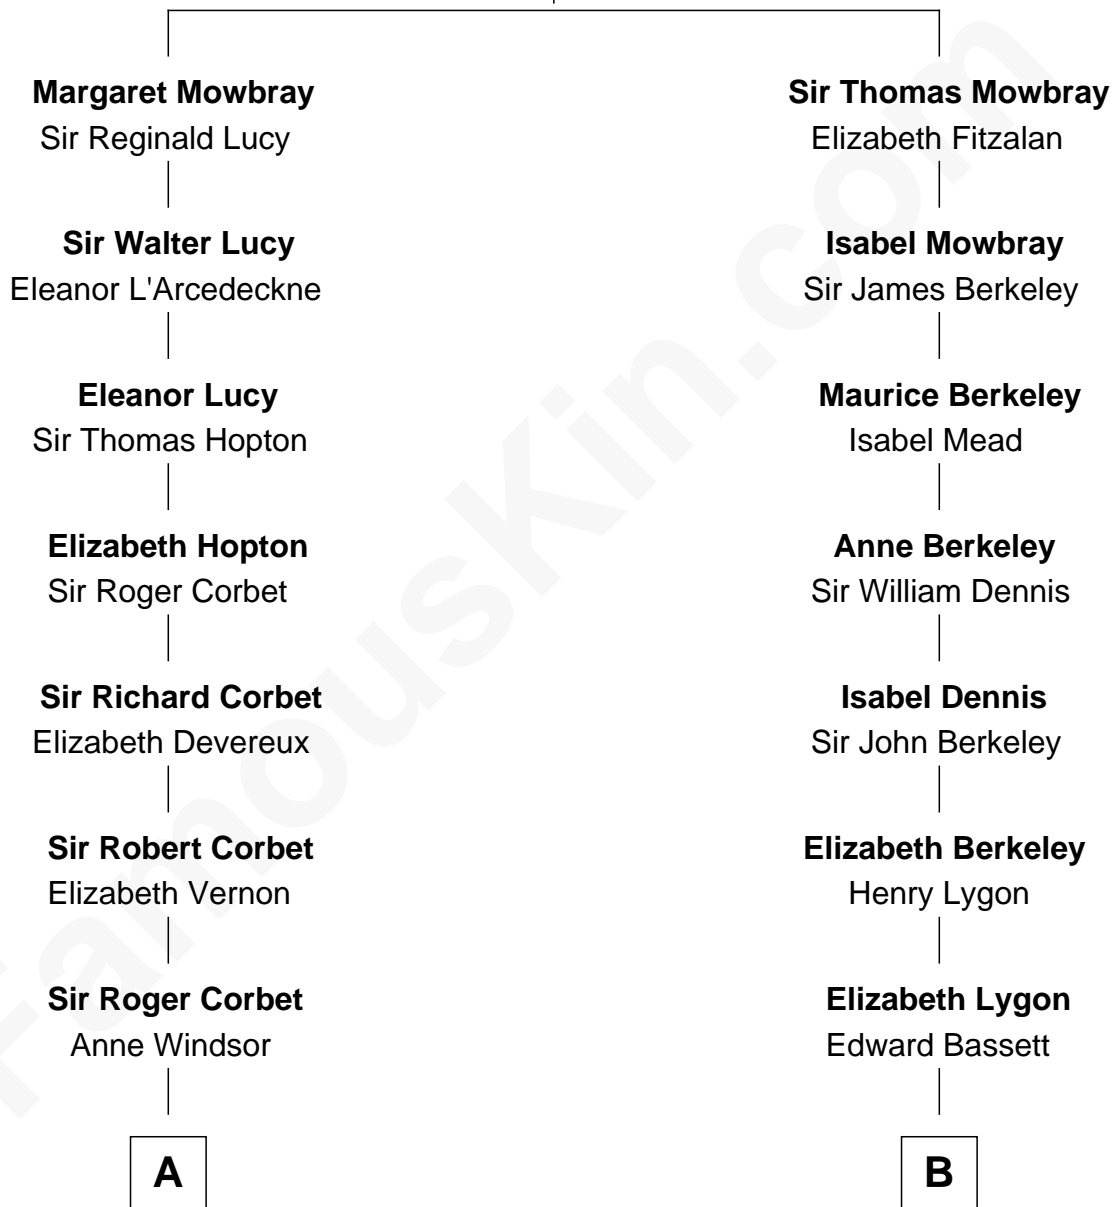

# FamousKin.com Relationship Chart of

**Joan Fontaine**

*Movie Actress*

17th cousin 2 times removed of

**James Taylor**

*Singer-Songwriter*

**John de Mowbray**  
Elizabeth de Segrave

**C**

**Theodosia Haynes**

Alexander Taylor

**Dr. Isaac Montrose Taylor**

Gertrude Arline Woodard

**James Taylor**

*Singer-Songwriter*

FamousKin.com