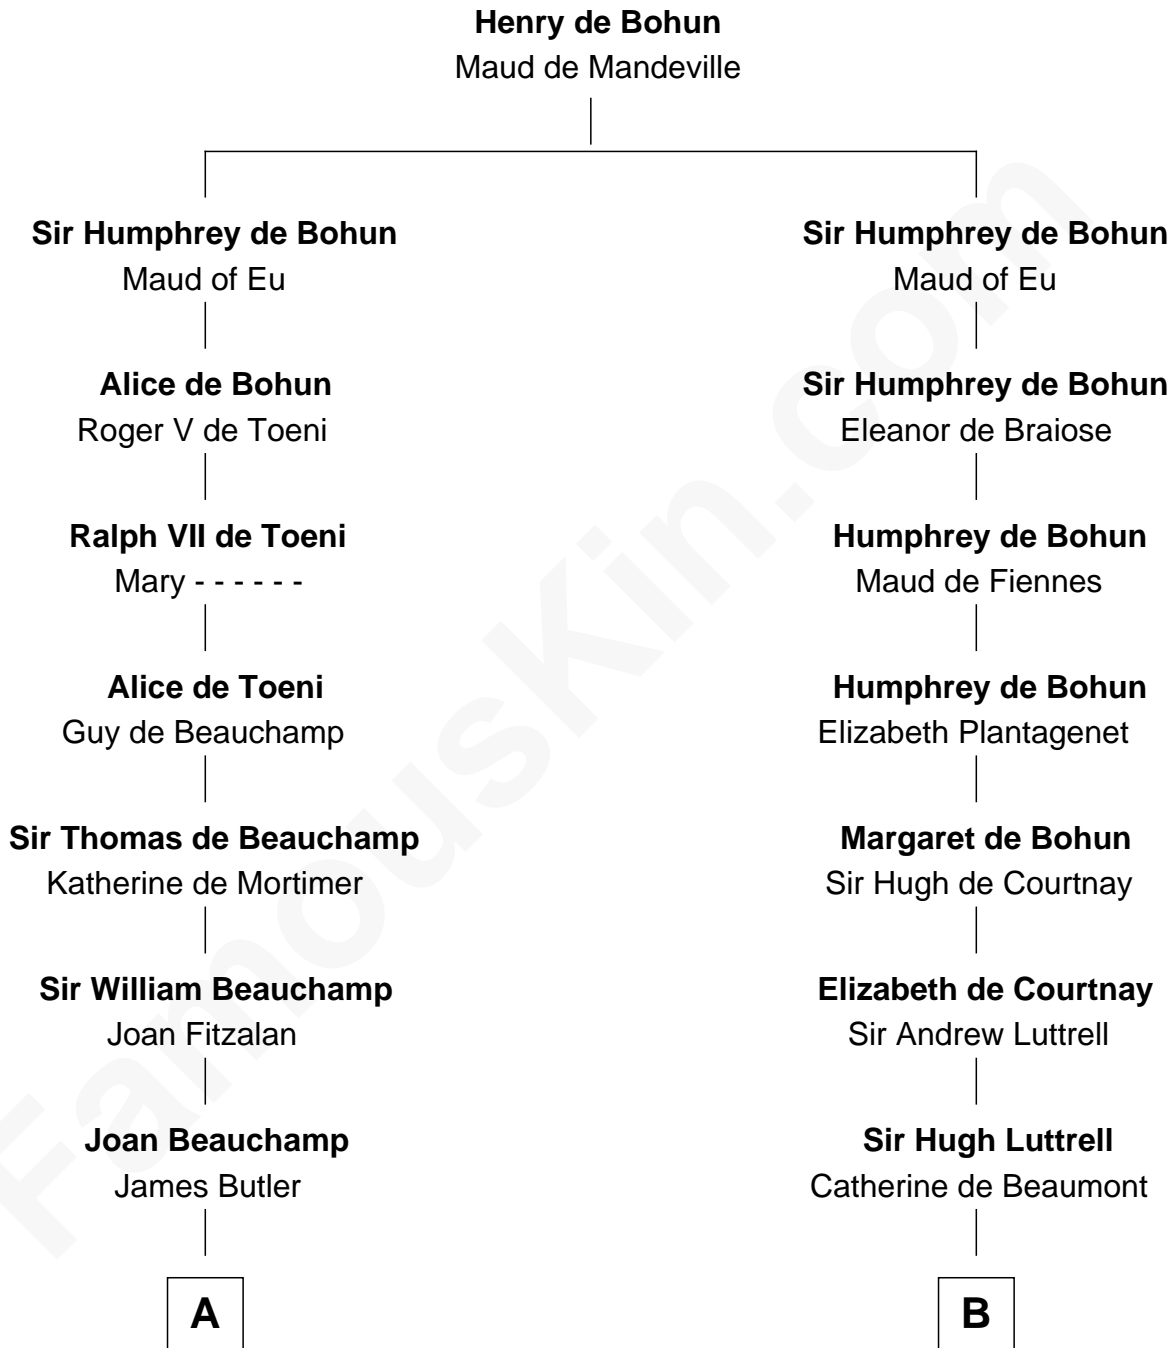

FamousKin.com Relationship Chart of

Joan Fontaine

Movie Actress

17th cousin 4 times removed of

Carter Braxton

Signer of the Declaration of Independence

C

Richard Molesworth

Catherine Cobb

John Molesworth

Louise Tomkyns

Margaret Letitia Molesworth

Charles Richard De Havilland

Walter Augustus De Havilland

Lillian Augusta Ruse

Joan Fontaine