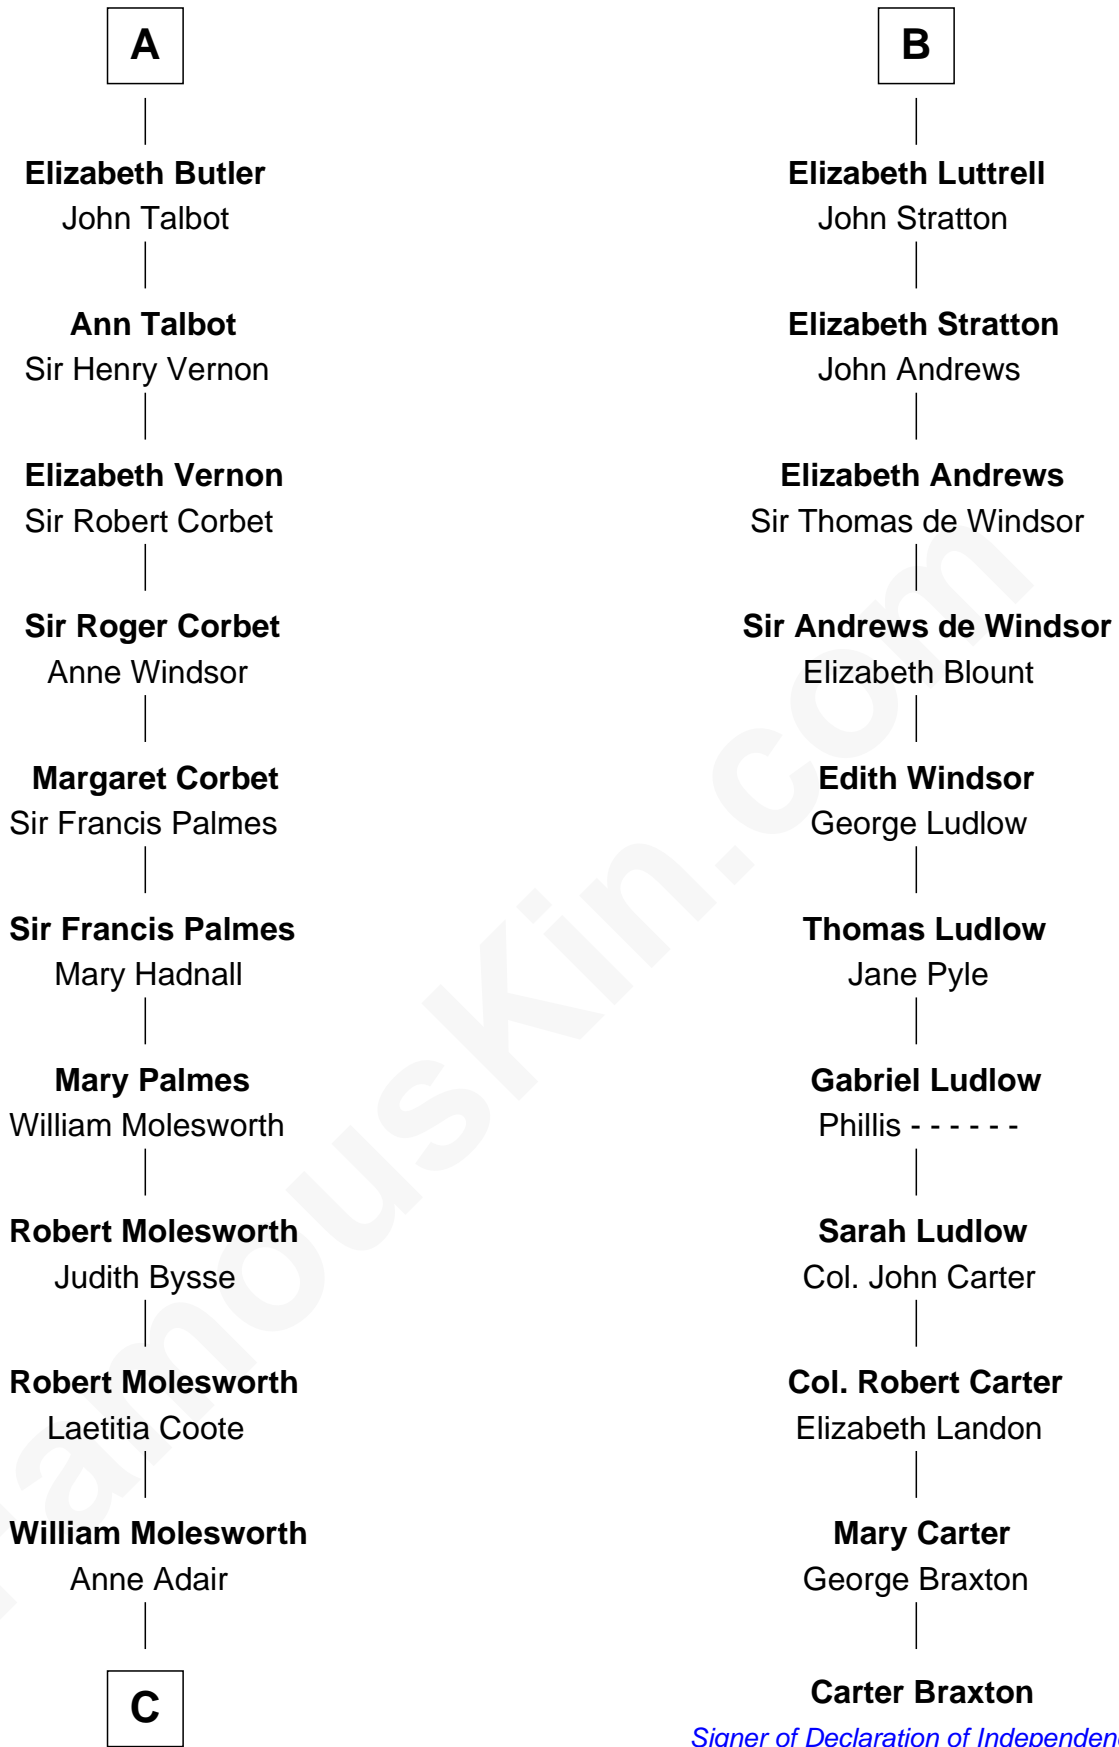

FamousKin.com Relationship Chart of

Joan Fontaine

Movie Actress

17th cousin 4 times removed of

Carter Braxton

Signer of the Declaration of Independence

C

Richard Molesworth

Catherine Cobb

John Molesworth

Louise Tomkyns

Margaret Letitia Molesworth

Charles Richard De Havilland

Walter Augustus De Havilland

Lillian Augusta Ruse

Joan Fontaine