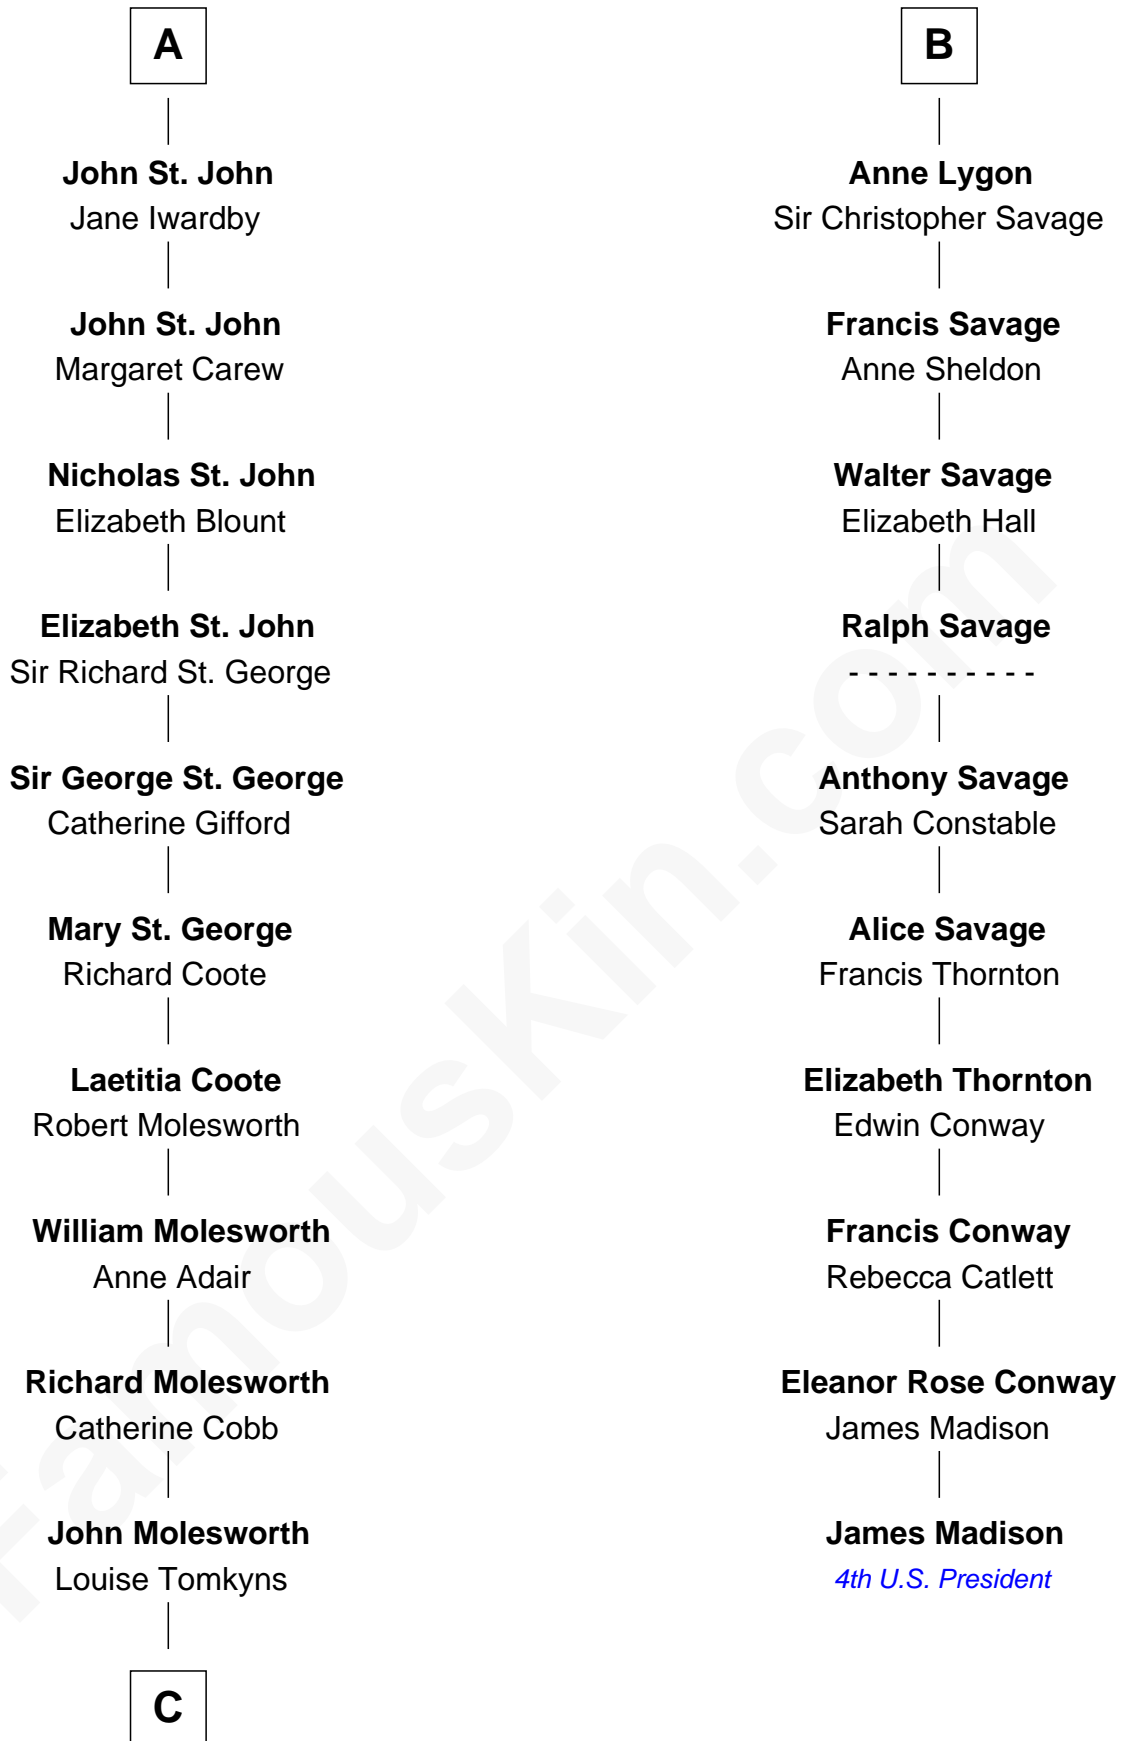

# FamousKin.com Relationship Chart of

**Joan Fontaine**

*Movie Actress*

16th cousin 3 times removed of

**James Madison**

*4th U.S. President*

**Sir Walter de Beauchamp**

Alice de Tony

Elizabeth Stafford

**Anne de Beauchamp**

Sir Richard Lygon

**Sir Richard Lygon**

Margaret Greville

**B**

**C**

—  
**Margaret Letitia Molesworth**