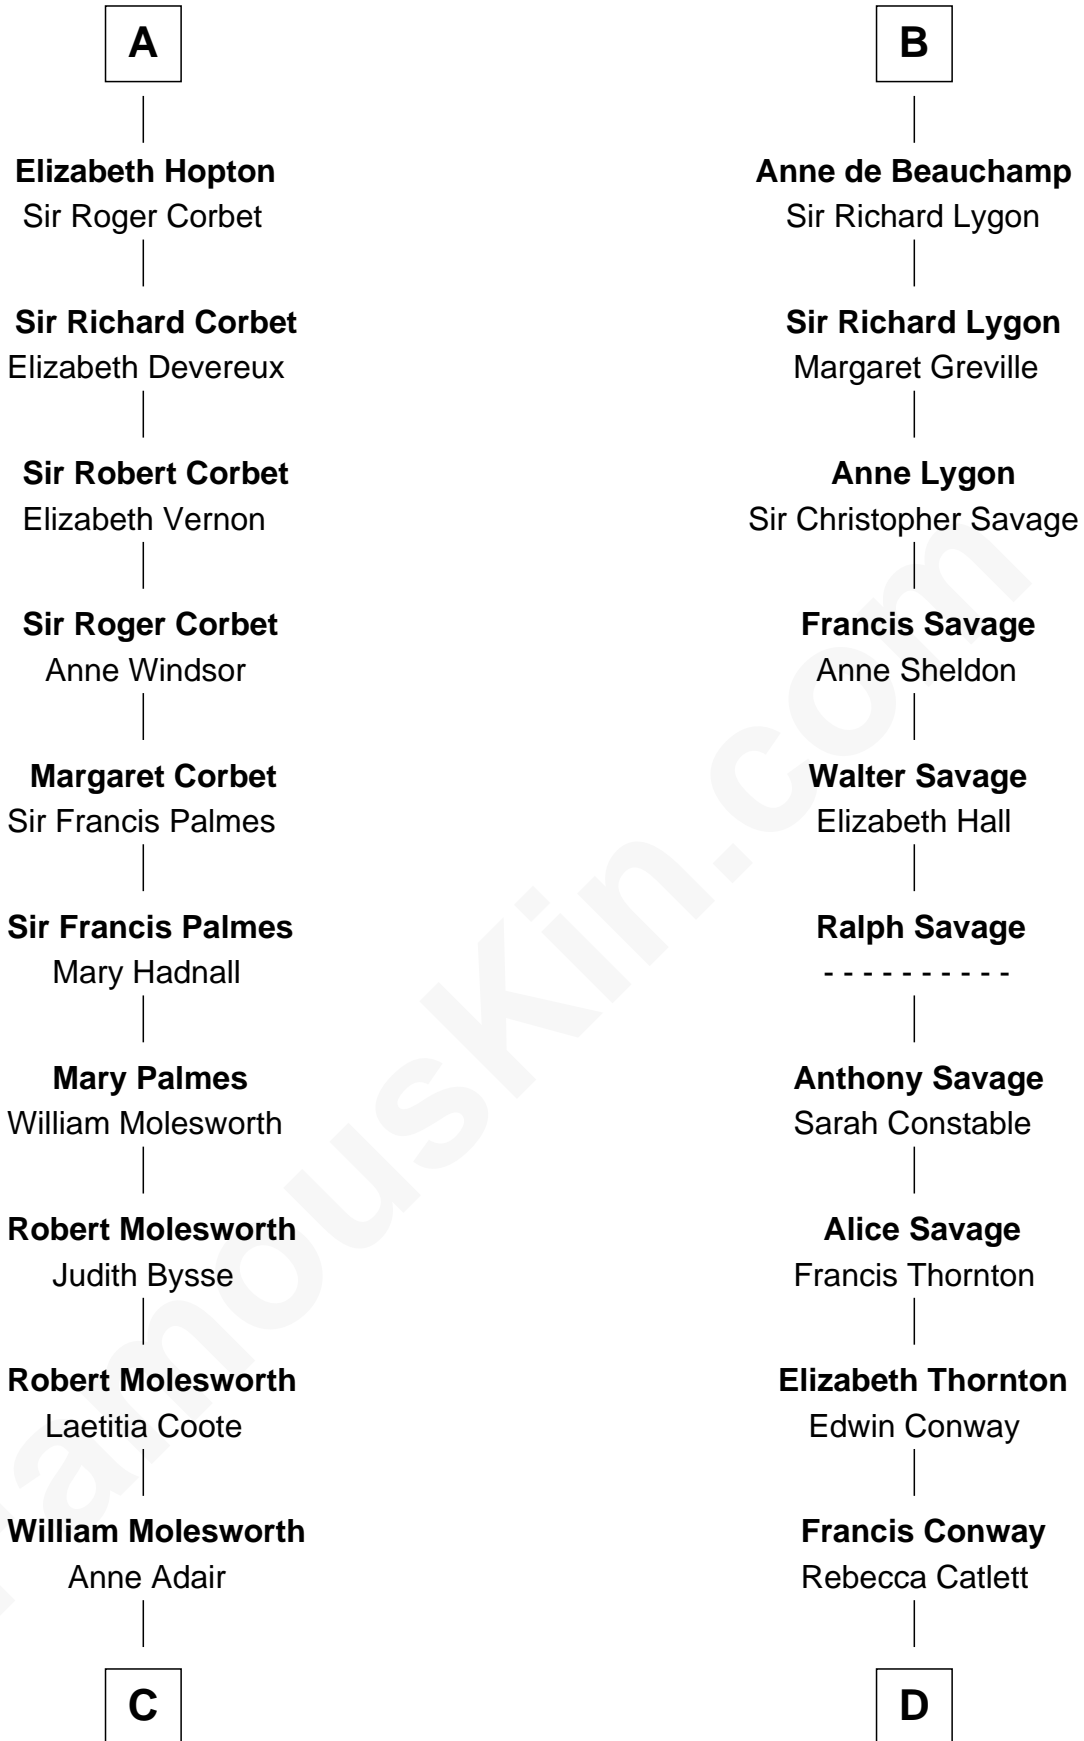

# FamousKin.com Relationship Chart of

**Joan Fontaine**  
*Movie Actress*

18th cousin 3 times removed of

**James Madison**  
*4th U.S. President*

**John de Botetourte**  
Maud FitzThomas

FamousKin.com