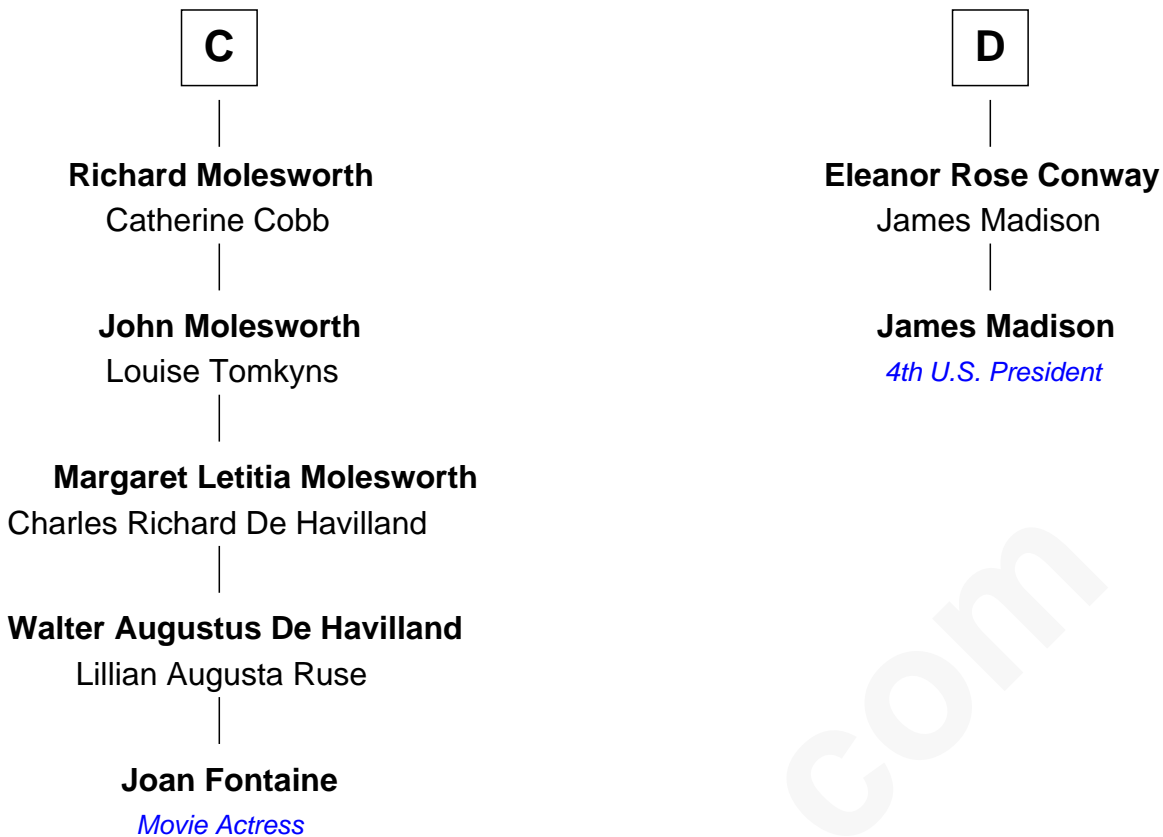

# FamousKin.com Relationship Chart of

**Joan Fontaine**  
*Movie Actress*

18th cousin 3 times removed of

**James Madison**  
*4th U.S. President*

**John de Botetourte**  
Maud FitzThomas

FamousKin.com