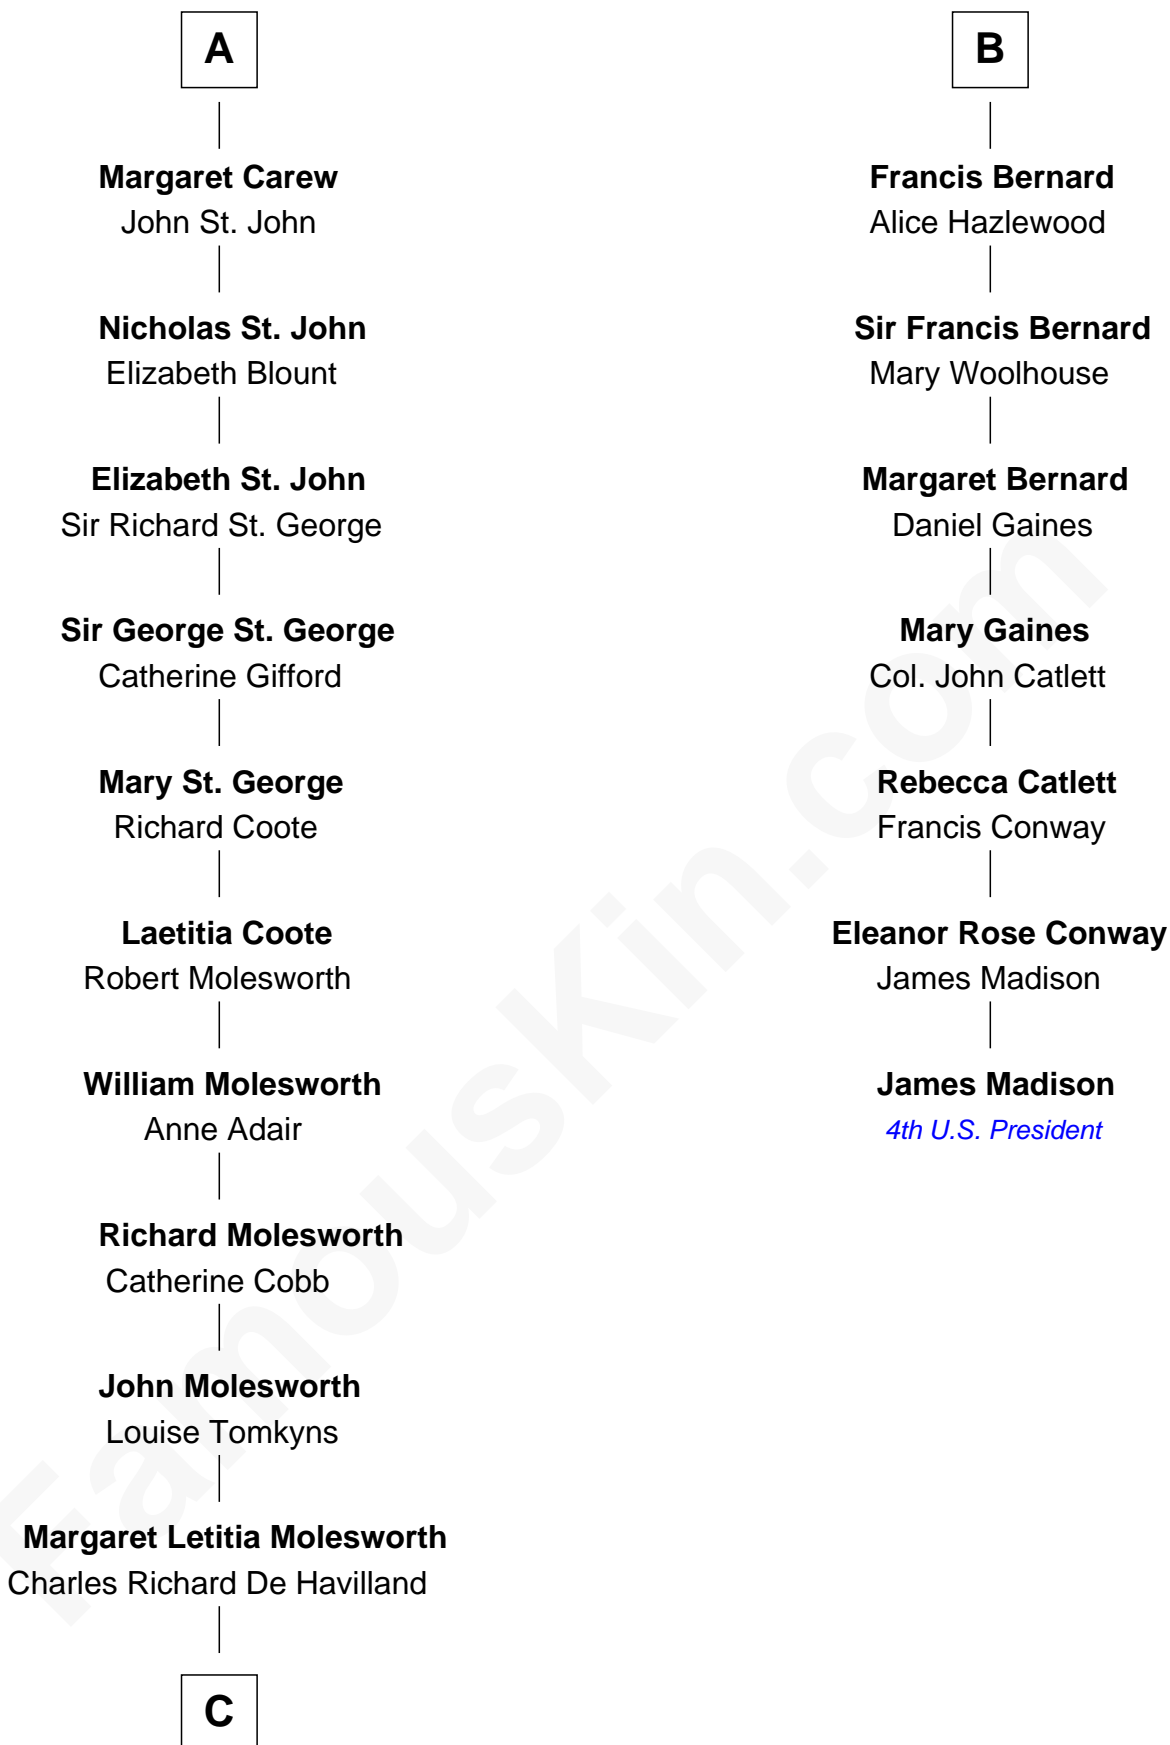

FamousKin.com Relationship Chart of

Joan Fontaine

Movie Actress

13th cousin 5 times removed of

James Madison

4th U.S. President

C

—
Walter Augustus De Havilland

Lillian Augusta Ruse

—
Joan Fontaine

Movie Actress

FamousKin.com