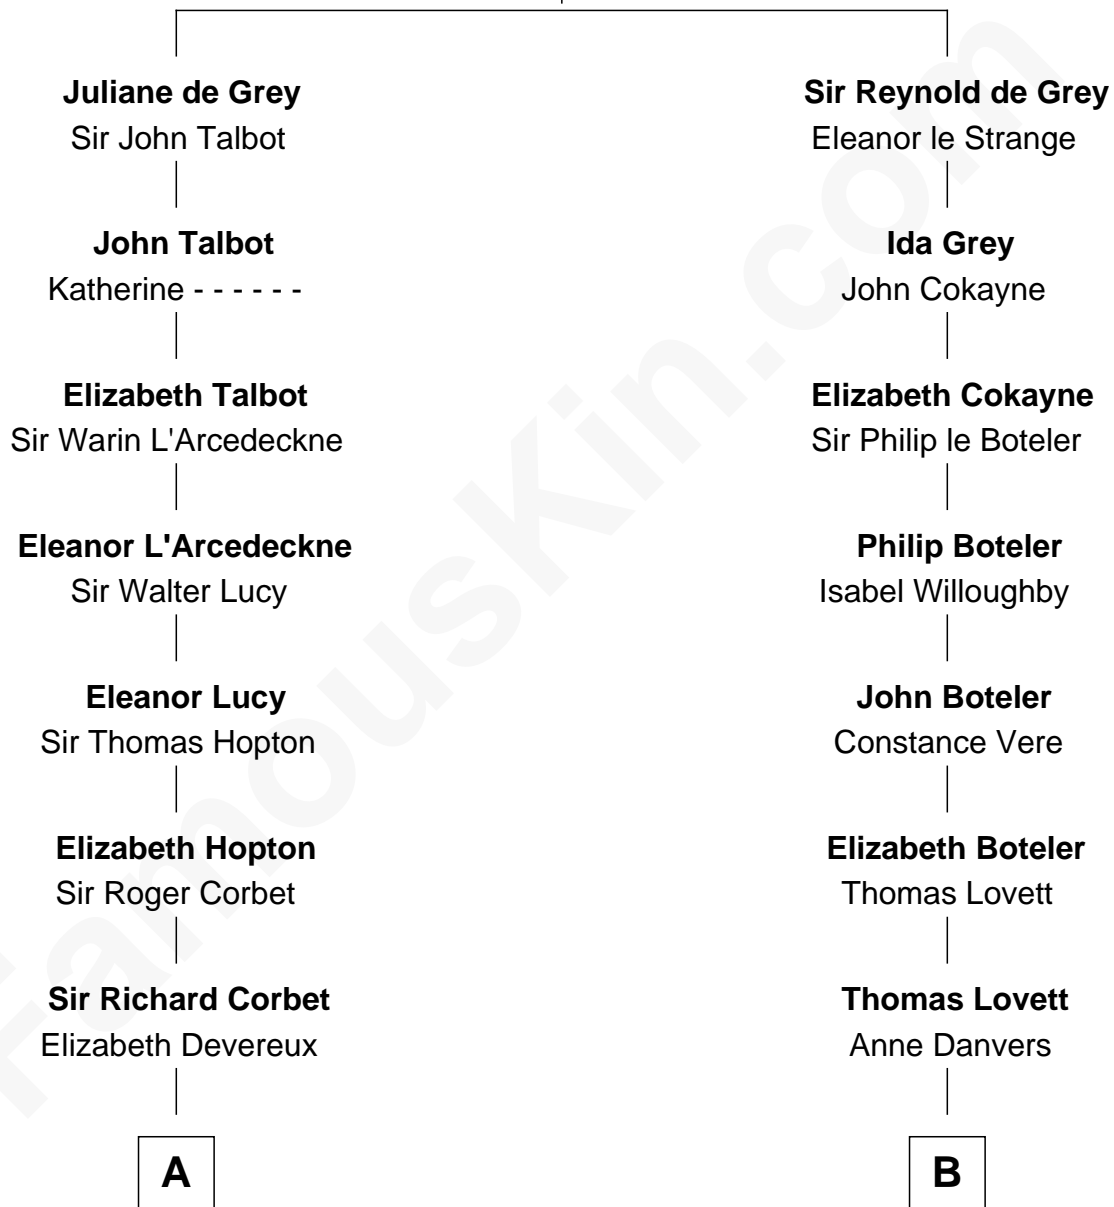

# FamousKin.com Relationship Chart of

**Joan Fontaine**

*Movie Actress*

19th cousin 2 times removed of

**Tuesday Weld**

*TV and Movie Actress*

**Sir Roger de Grey**  
Elizabeth de Hastings

**C**

**Margaret Letitia Molesworth**

Charles Richard De Havilland

**Walter Augustus De Havilland**

Lillian Augusta Ruse

**Joan Fontaine**

*Movie Actress*

**D**

**Alfred Rodman**

Anna Lothrop Motley

**Eloise Rodman**

Stephen Minot Weld

**Edward Motley Weld**

Sarah Lothrop King

**Lothrop Motley Weld**

Yosene Balfour Ker

**Tuesday Weld**