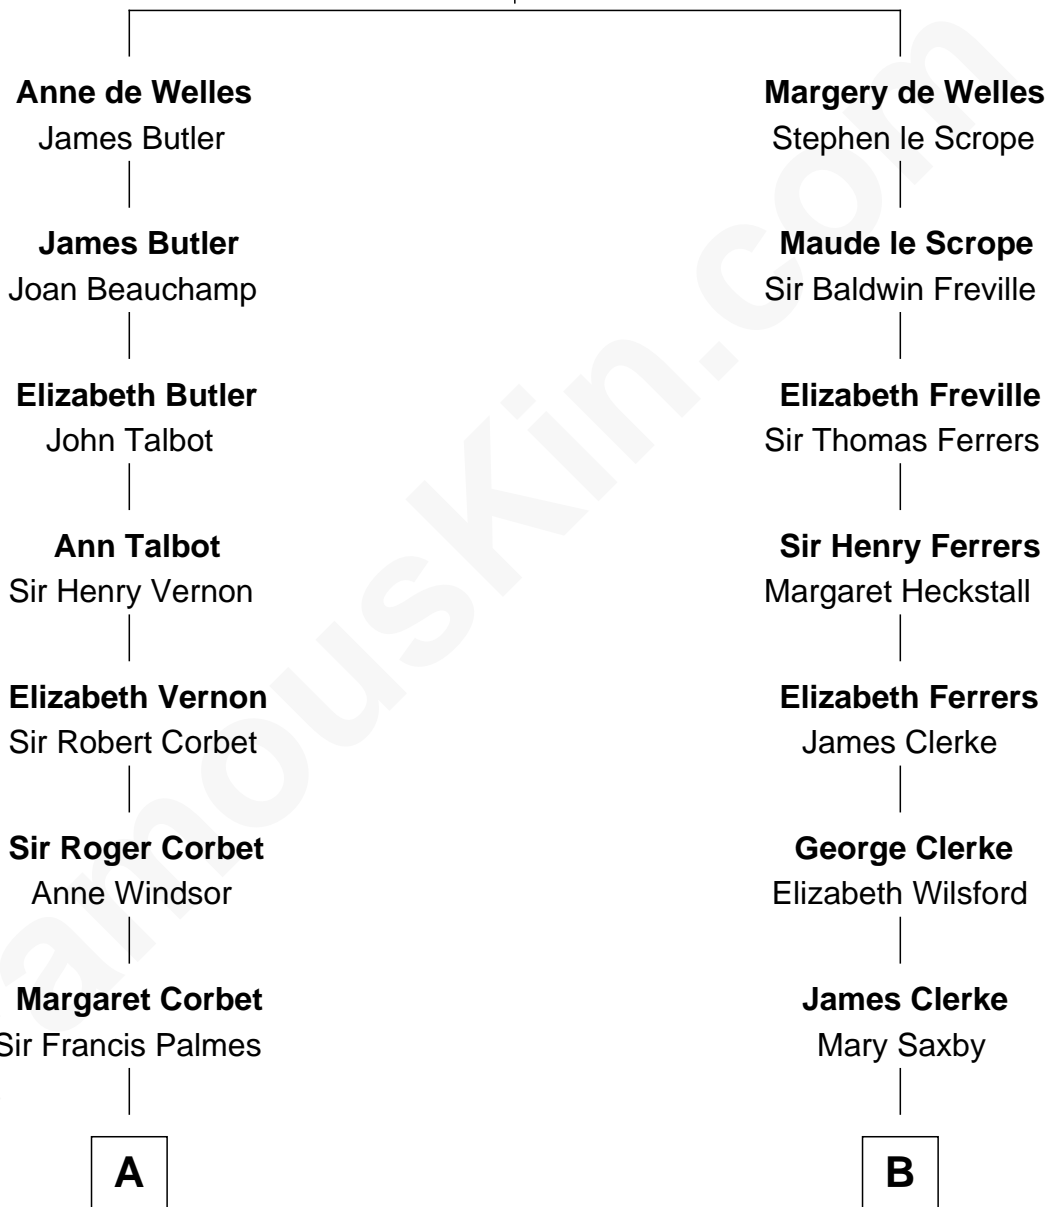

# FamousKin.com Relationship Chart of

**Joan Fontaine**

*Movie Actress*

16th cousin 3 times removed of

**Tuesday Weld**

*TV and Movie Actress*

**John de Welles**

Maud de Roos

**C**

Edward Motley Weld

Sarah Lothrop King

Lothrop Motley Weld

Yosene Balfour Ker

Tuesday Weld

*TV and Movie Actress*

FamousKin.com