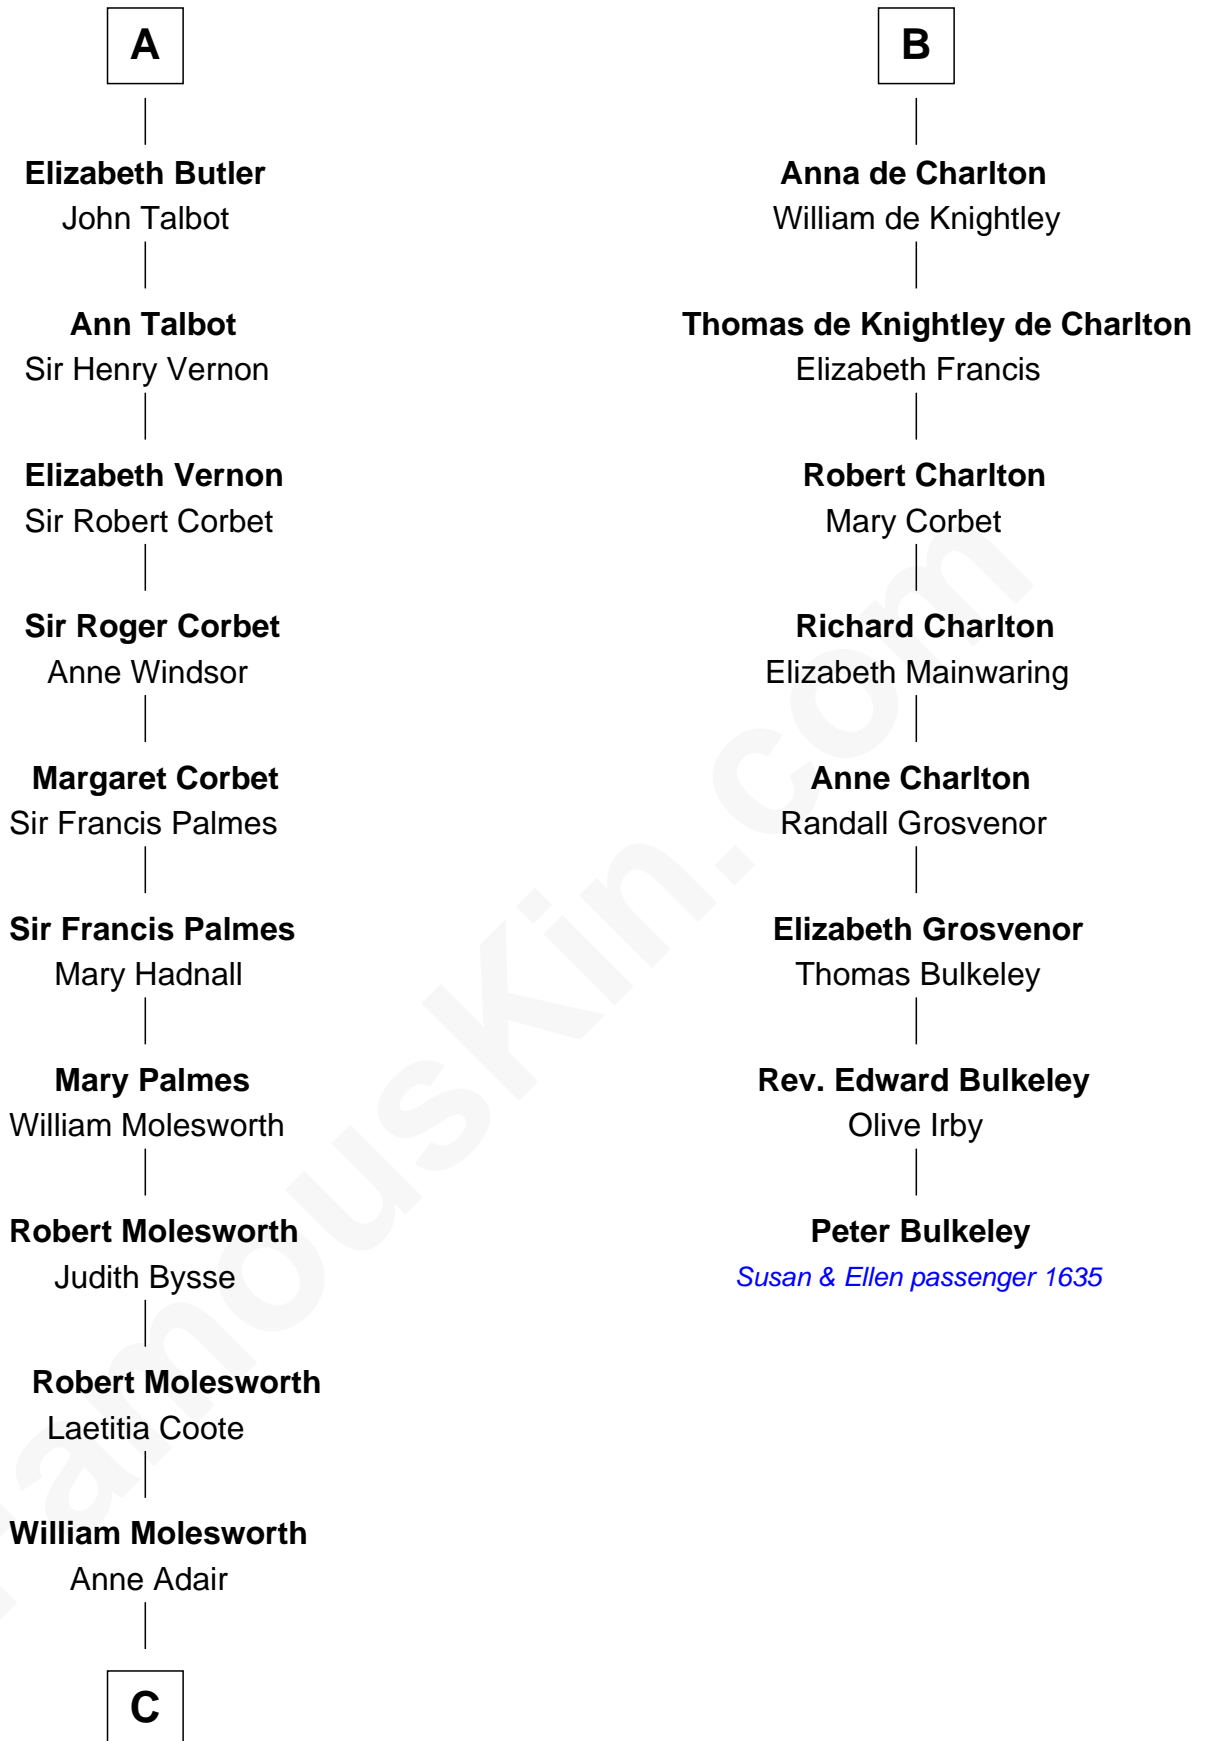

FamousKin.com Relationship Chart of

Joan Fontaine

Movie Actress

14th cousin 7 times removed of

Peter Bulkeley

(1582/3 - 1658/9) Susan & Ellen passenger 1635

C

Richard Molesworth

Catherine Cobb

John Molesworth

Louise Tomkyns

Margaret Letitia Molesworth

Charles Richard De Havilland

Walter Augustus De Havilland

Lillian Augusta Ruse

Joan Fontaine