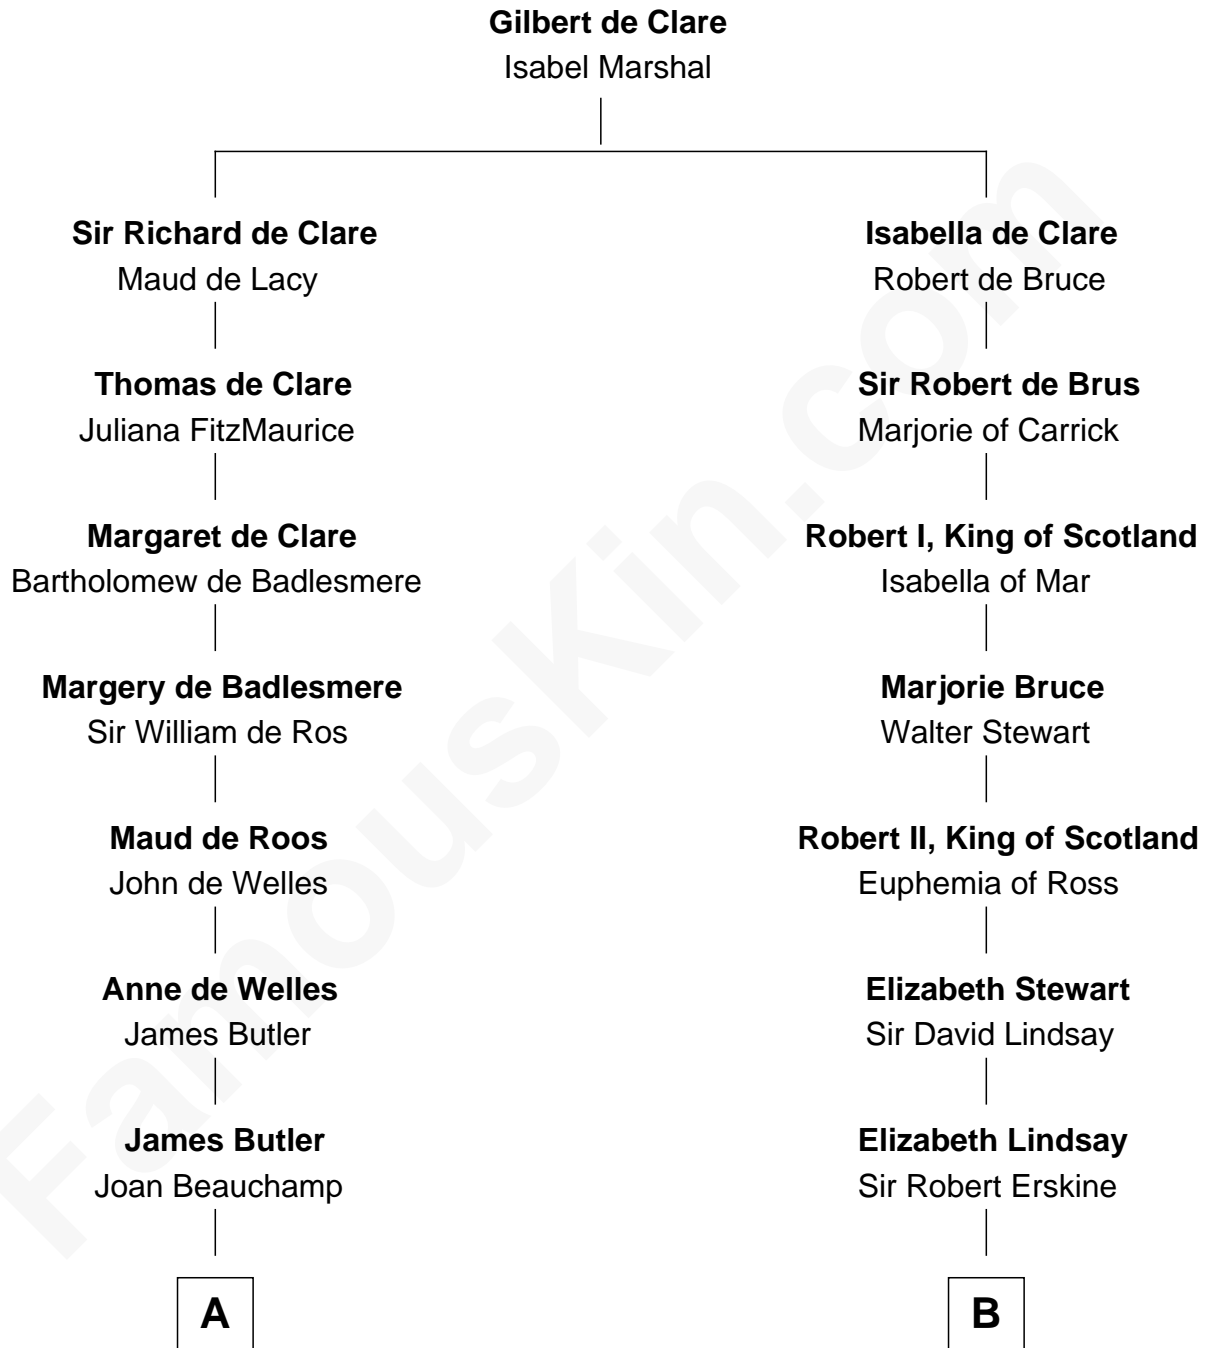

FamousKin.com Relationship Chart of

Joan Fontaine

Movie Actress

16th cousin 5 times removed of

Philip Livingston

Signer of the Declaration of Independence

A

Elizabeth Butler

John Talbot

Ann Talbot

Sir Henry Vernon

Elizabeth Vernon

Sir Robert Corbet

Sir Roger Corbet

Anne Windsor

Margaret Corbet