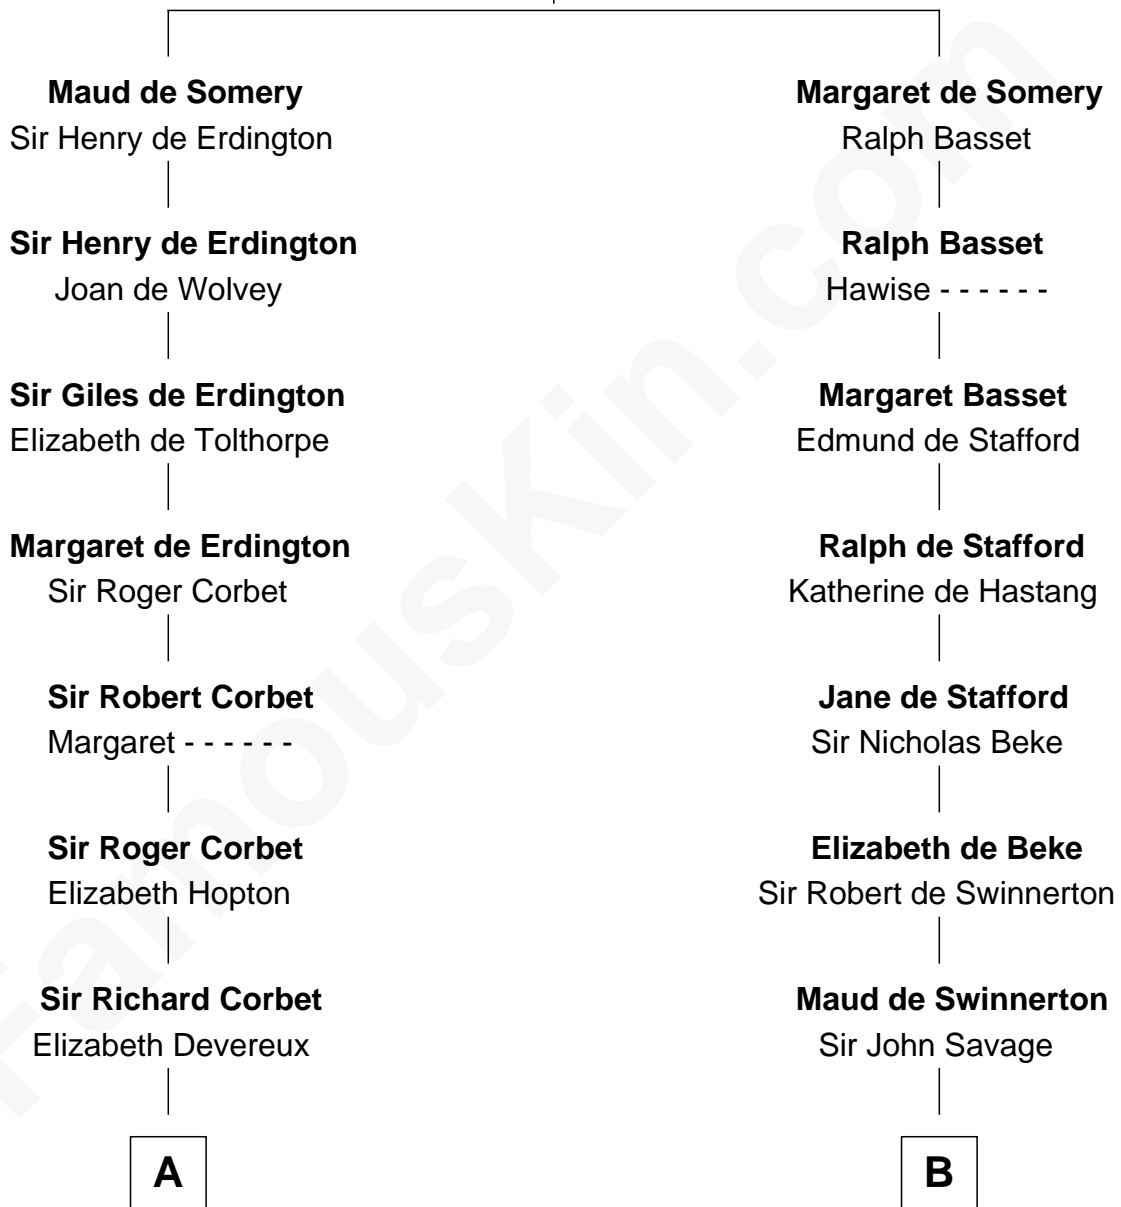

# FamousKin.com Relationship Chart of

**Joan Fontaine**

*Movie Actress*

19th cousin of

**Abraham Baldwin**

*Signer of the U.S. Constitution*

**Sir Roger de Somery**

Nichole d'Aubenev

**C**

**Margaret Letitia Molesworth**  
Charles Richard De Havilland

**Walter Augustus De Havilland**  
Lillian Augusta Ruse

**Joan Fontaine**  
*Movie Actress*

**D**

**Timothy Baldwin**  
Bathsheba Stone

**Michael Baldwin**  
Lucy Dudley

**Abraham Baldwin**  
*Signer of the U.S. Constitution*

FamousKin.com