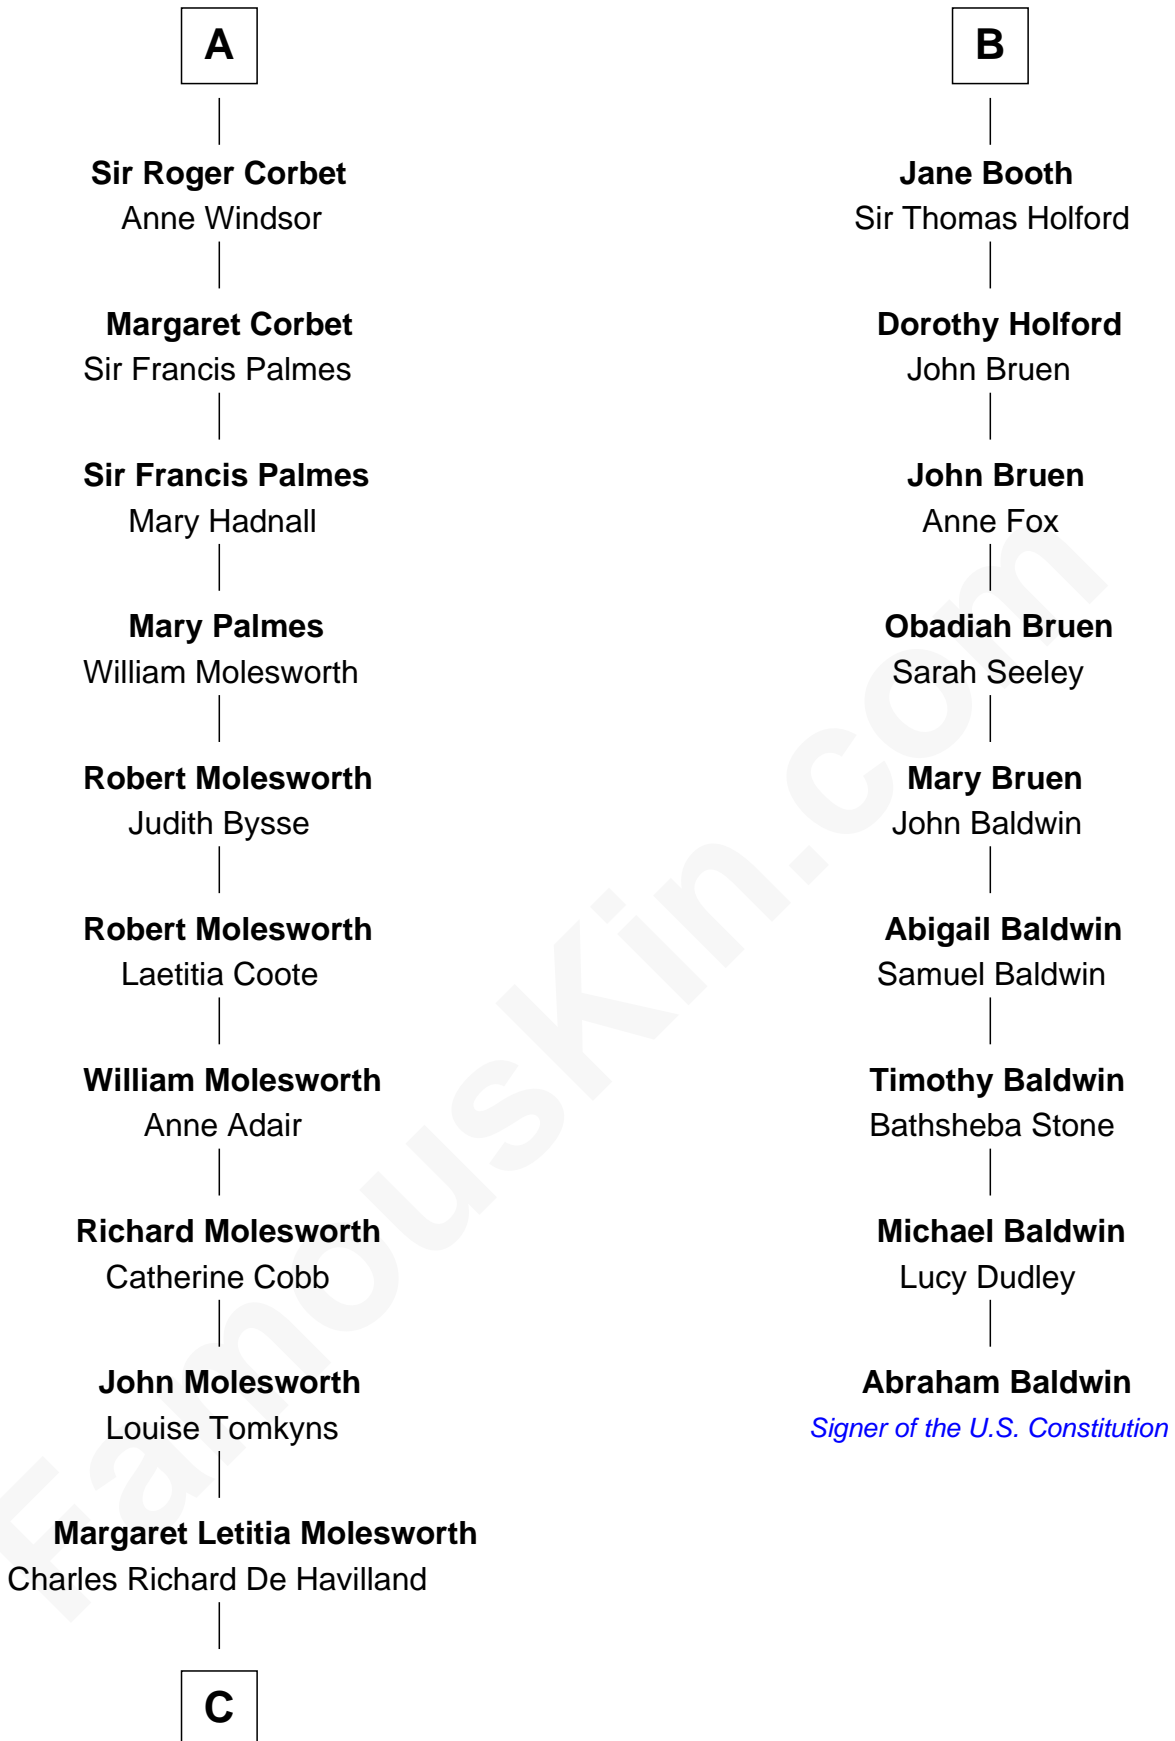

FamousKin.com Relationship Chart of

Joan Fontaine

Movie Actress

15th cousin 3 times removed of

Abraham Baldwin

Signer of the U.S. Constitution

Ralph de Stafford

with wife
Margaret de Audley

Sir Robert de Swinnerton

Sir Edmund Ferrers

Ellen Roche

Maud de Swinnerton

Sir John Savage

Sir William Ferrers

Elizabeth Belknap

Margaret Savage

Sir John Dutton

Anne Ferrers

Sir Walter Devereux

Maude Dutton

Sir William Booth

Elizabeth Devereux

Sir Richard Corbet

Sir George Booth

Katherine Montfort

Sir Robert Corbet

Elizabeth Vernon

Sir William Booth

Ellen Montgomery

A

B

C