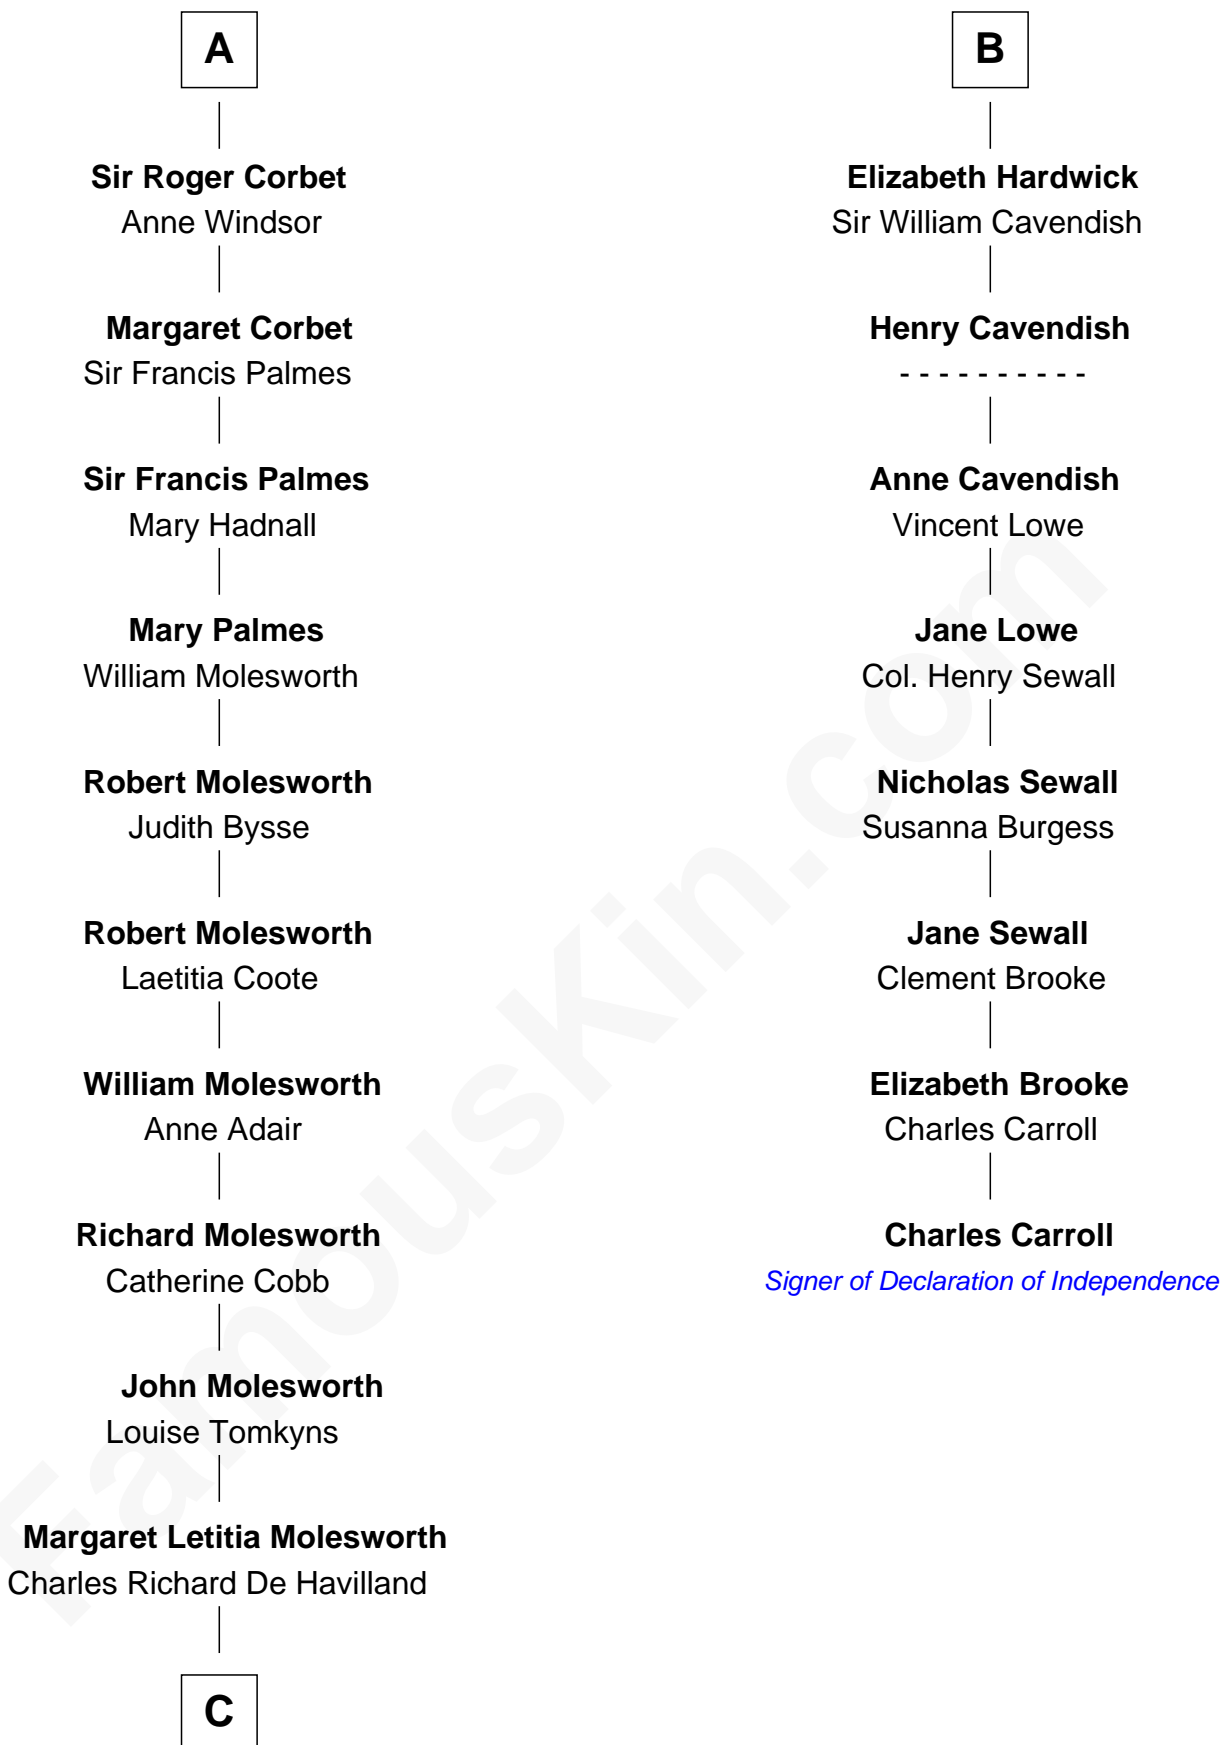

FamousKin.com Relationship Chart of

Joan Fontaine

Movie Actress

14th cousin 4 times removed of

Charles Carroll

Signer of the Declaration of Independence

Edmund Fitzalan

Alice de Warenne

C

—
Walter Augustus De Havilland

Lillian Augusta Ruse

—
Joan Fontaine

Movie Actress

FamousKin.com