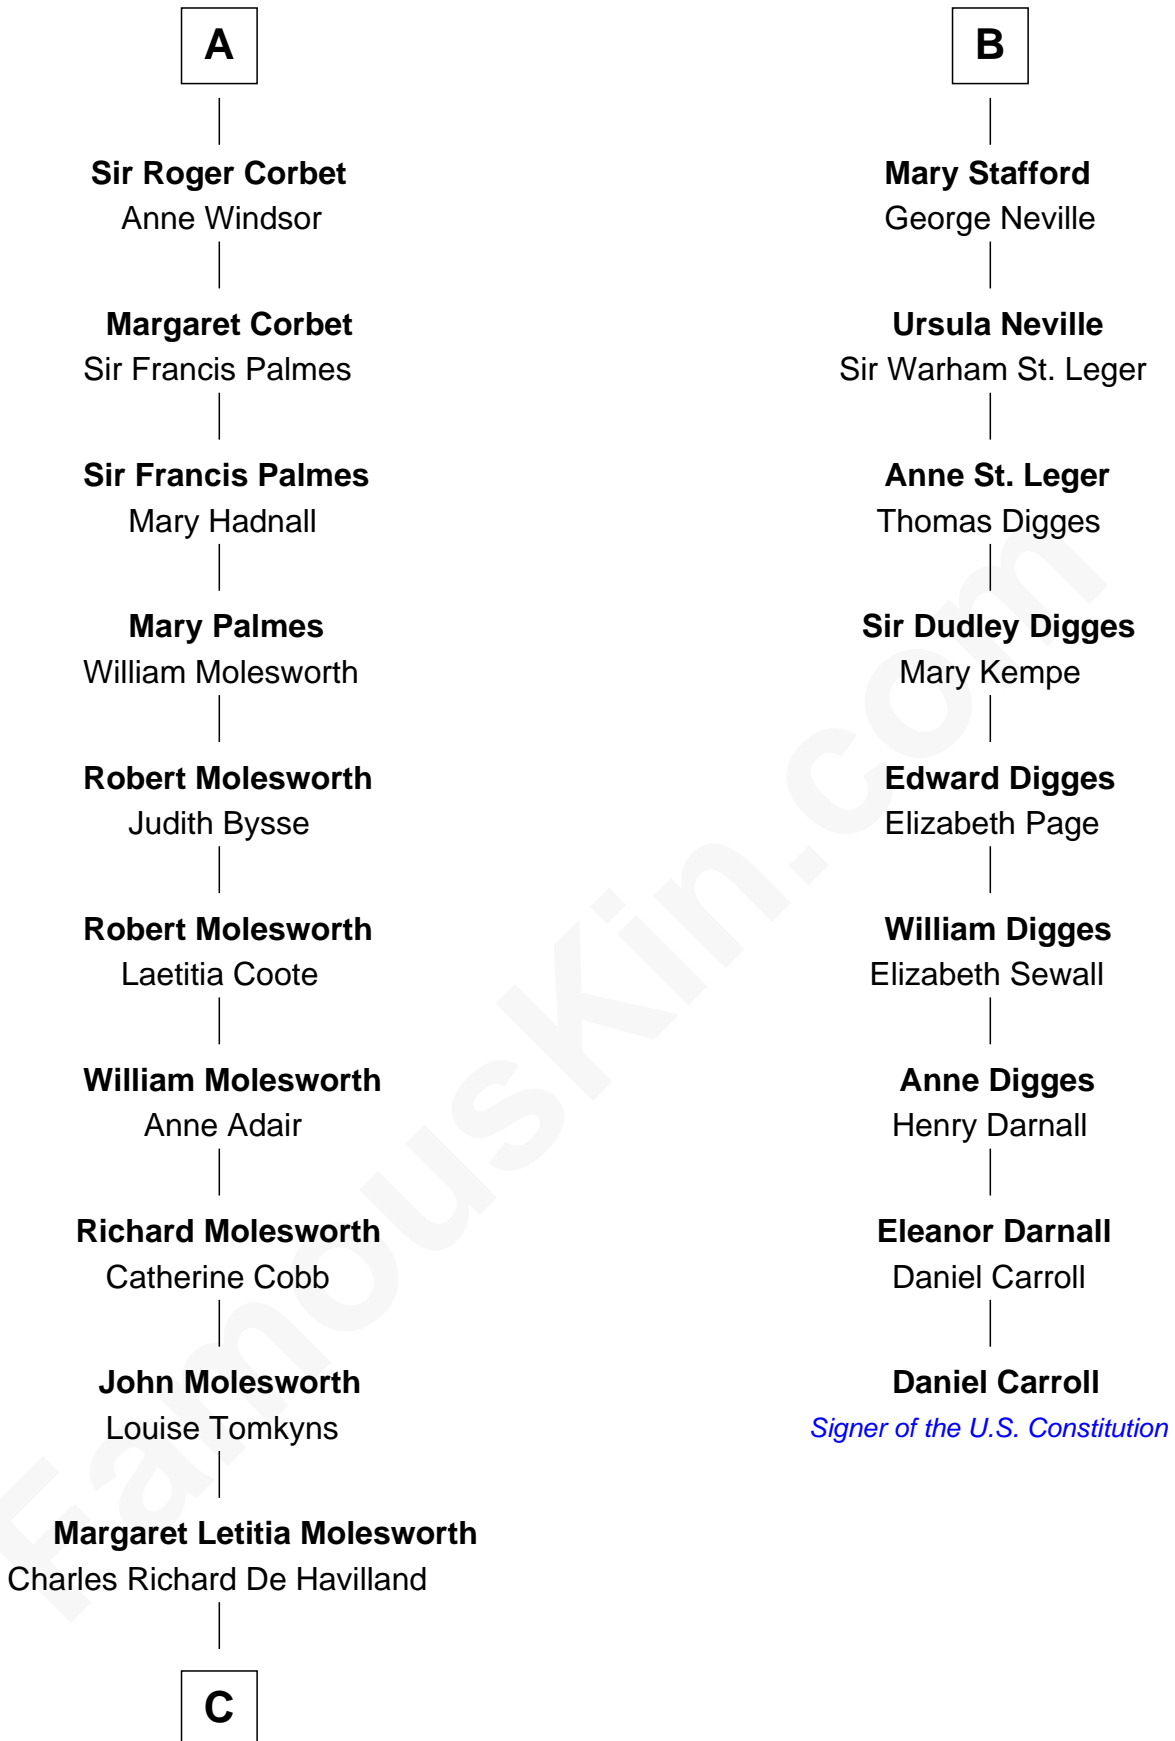

FamousKin.com Relationship Chart of

Joan Fontaine

Movie Actress

15th cousin 3 times removed of

Daniel Carroll

Signer of the U.S. Constitution

Henry Plantagenet

Maud de Chaworth

C

—
Walter Augustus De Havilland

Lillian Augusta Ruse

—
Joan Fontaine

Movie Actress

FamousKin.com