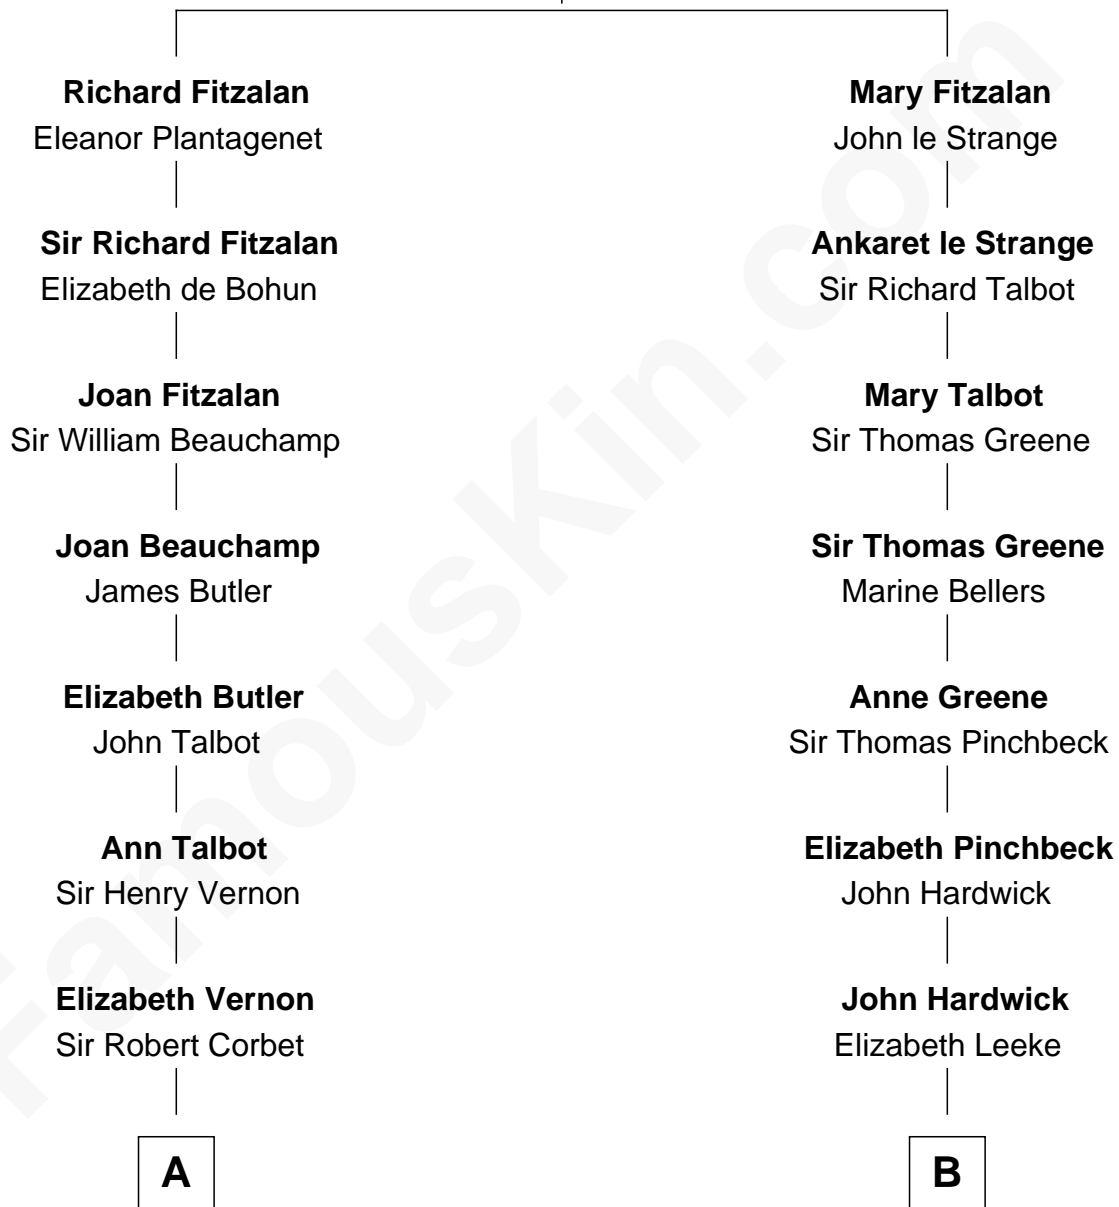

FamousKin.com Relationship Chart of

Joan Fontaine

Movie Actress

14th cousin 4 times removed of

Daniel Carroll

Signer of the U.S. Constitution

Edmund Fitzalan

Alice de Warenne

C

—
Walter Augustus De Havilland

Lillian Augusta Ruse

—
Joan Fontaine

Movie Actress

FamousKin.com