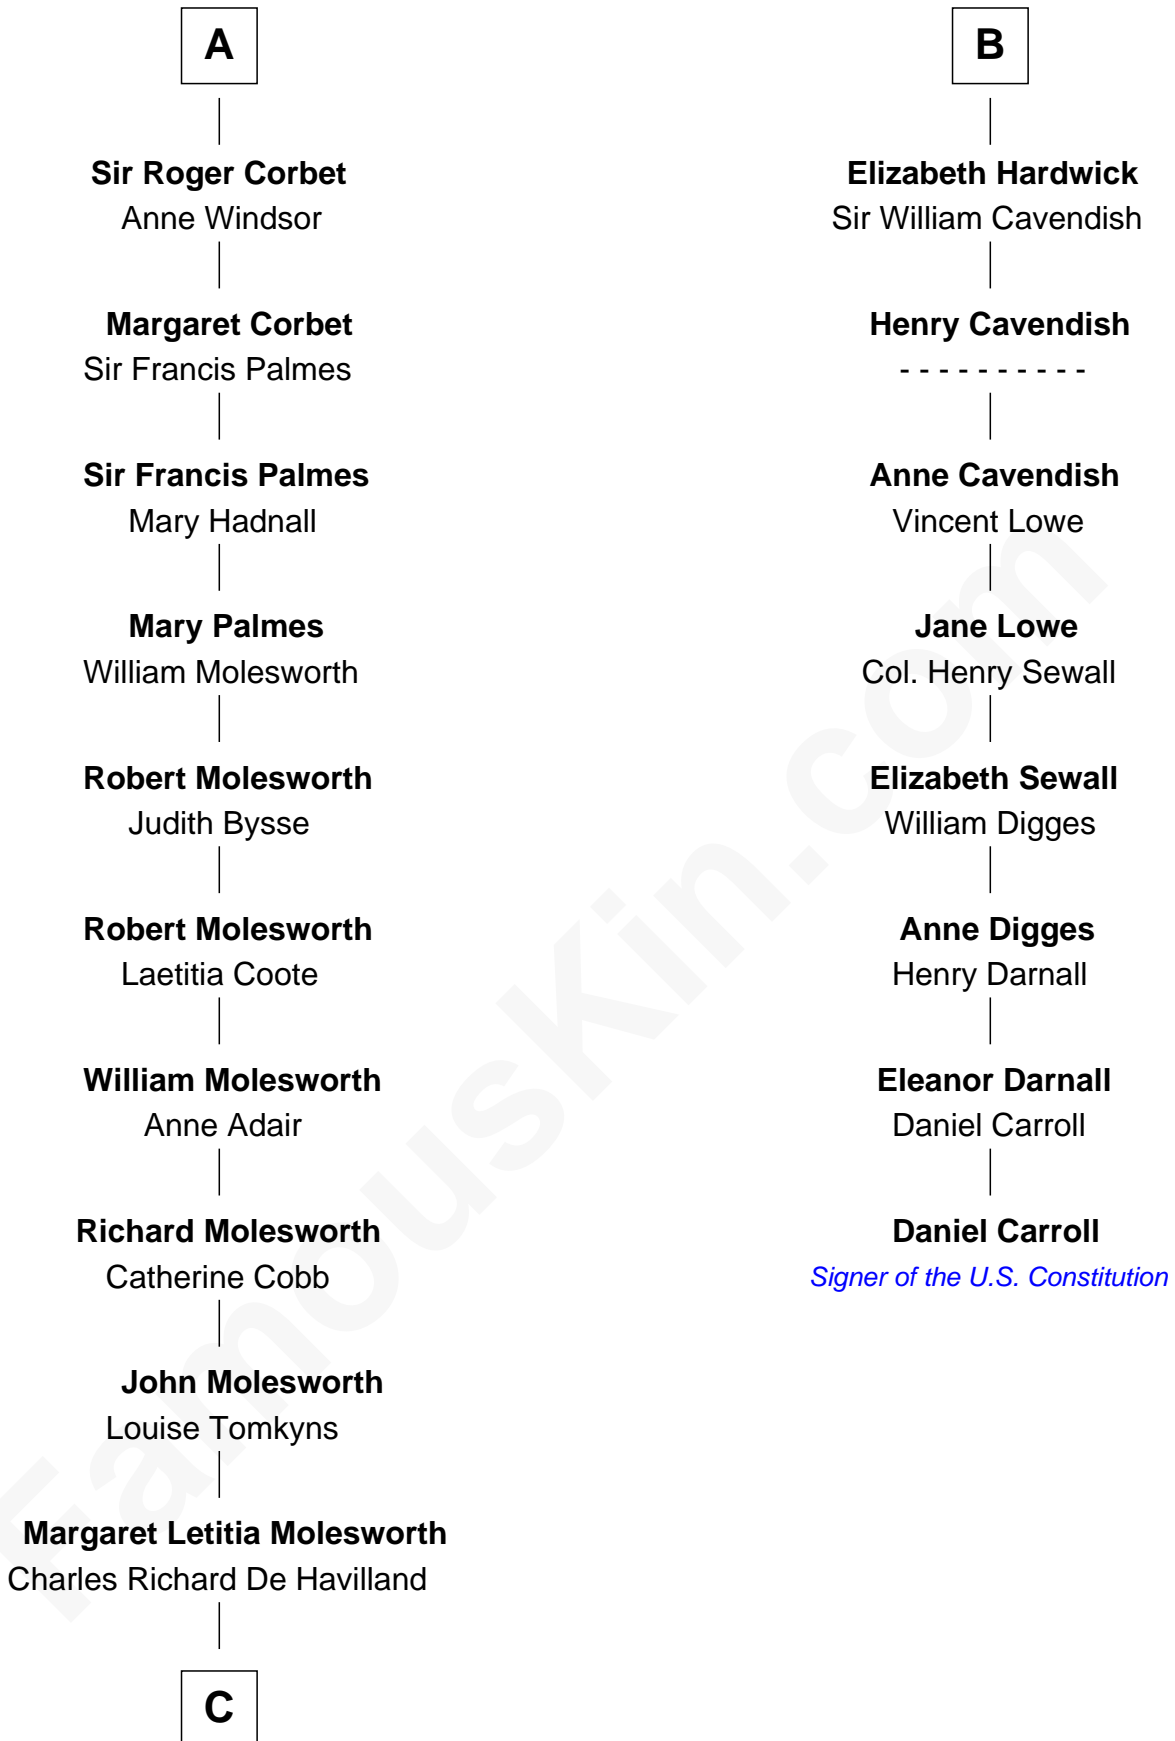

FamousKin.com Relationship Chart of

Joan Fontaine

Movie Actress

14th cousin 4 times removed of

Daniel Carroll

Signer of the U.S. Constitution

Edmund Fitzalan

Alice de Warenne

C

—
Walter Augustus De Havilland

Lillian Augusta Ruse

—
Joan Fontaine

Movie Actress

FamousKin.com