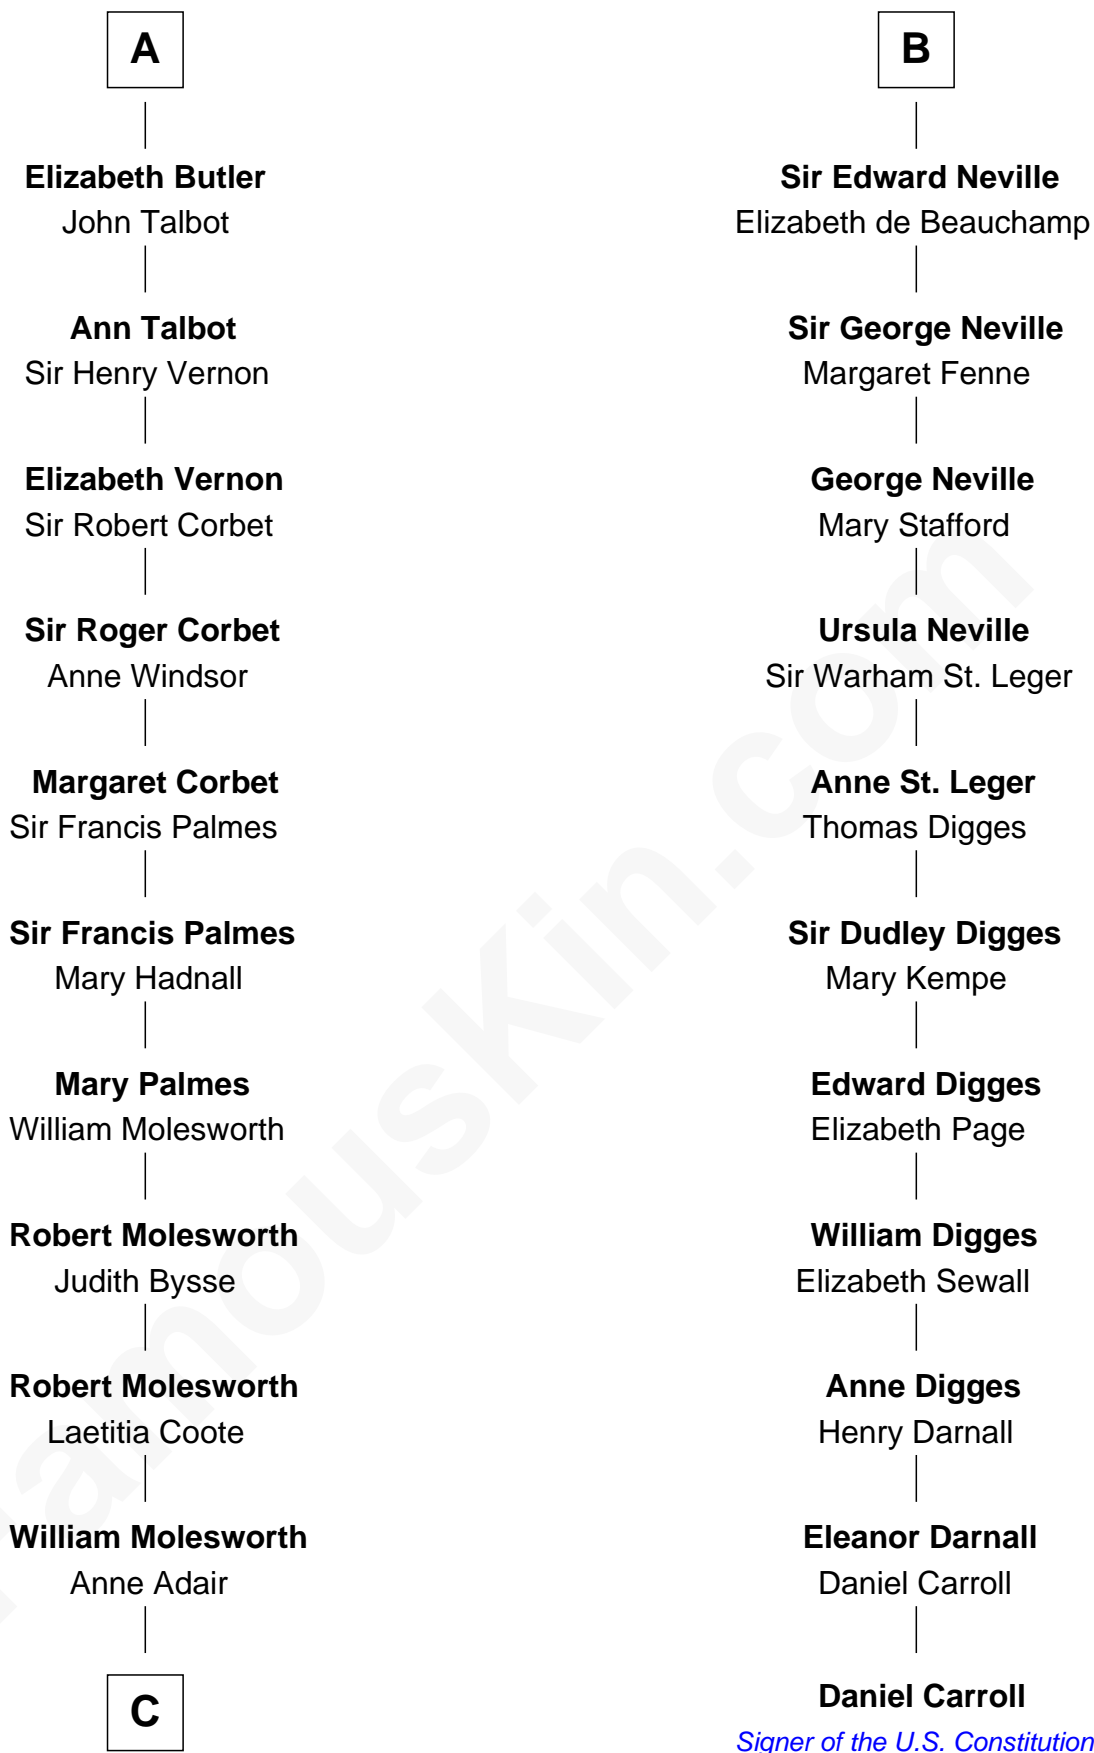

FamousKin.com Relationship Chart of

Joan Fontaine

Movie Actress

17th cousin 4 times removed of

Daniel Carroll

Signer of the U.S. Constitution

C

Richard Molesworth

Catherine Cobb

John Molesworth

Louise Tomkyns

Margaret Letitia Molesworth

Charles Richard De Havilland

Walter Augustus De Havilland

Lillian Augusta Ruse

Joan Fontaine