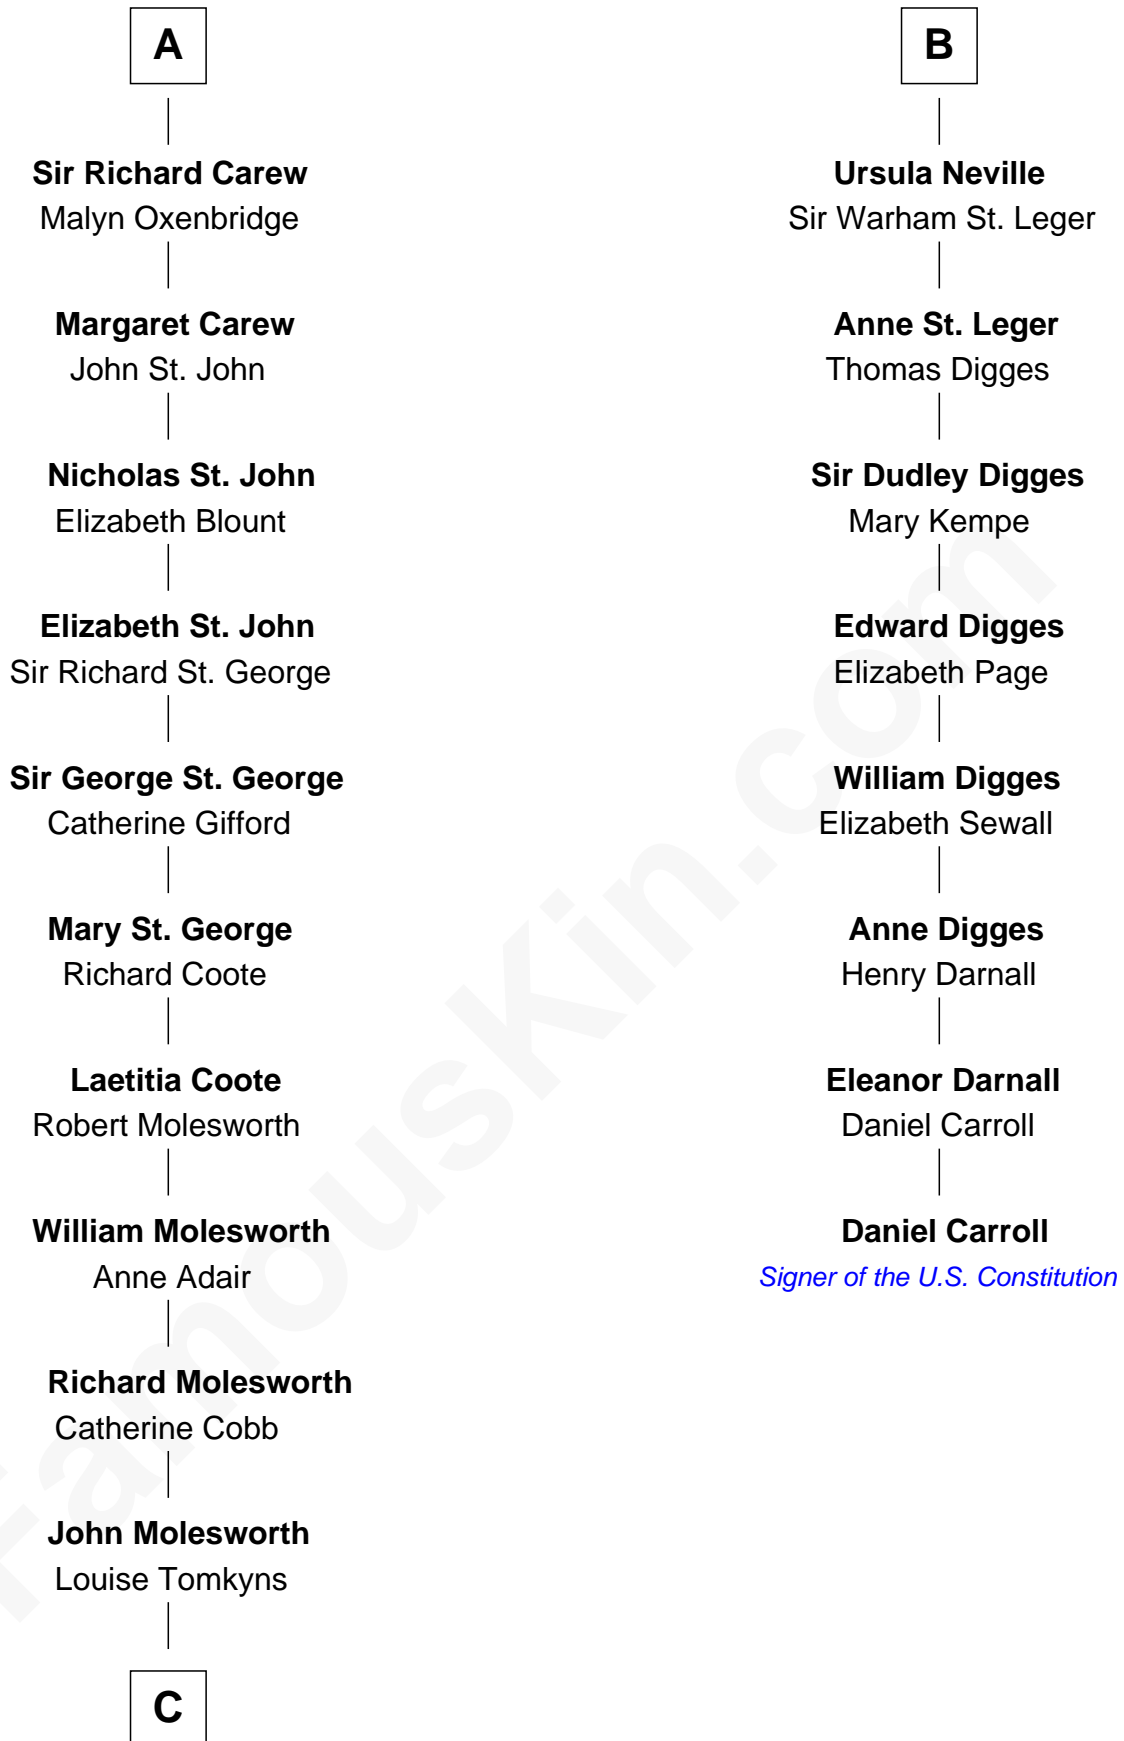

# FamousKin.com Relationship Chart of

**Joan Fontaine**

*Movie Actress*

14th cousin 5 times removed of

**Daniel Carroll**

*Signer of the U.S. Constitution*

**Sir Maurice de Berkeley**

Eve la Zouche

**Sir Lionel de Welles**

Joan de Waterton

**Eleanor de Welles**

Sir Thomas Hoo

**Eleanor Hoo**

James Carew

**A**

**Thomas de Berkeley**

Katherine de Clyvedon

**Sir John Berkeley**

Elizabeth Betteshorne

**Eleanor Berkeley**

Sir Richard Poynings

**Eleanor Poynings**

Sir Henry Percy

**Henry Percy**

Maud Herbert

**Eleanor Percy**

Edward Stafford

**Mary Stafford**

George Neville

**B**

**C**

**Margaret Letitia Molesworth**