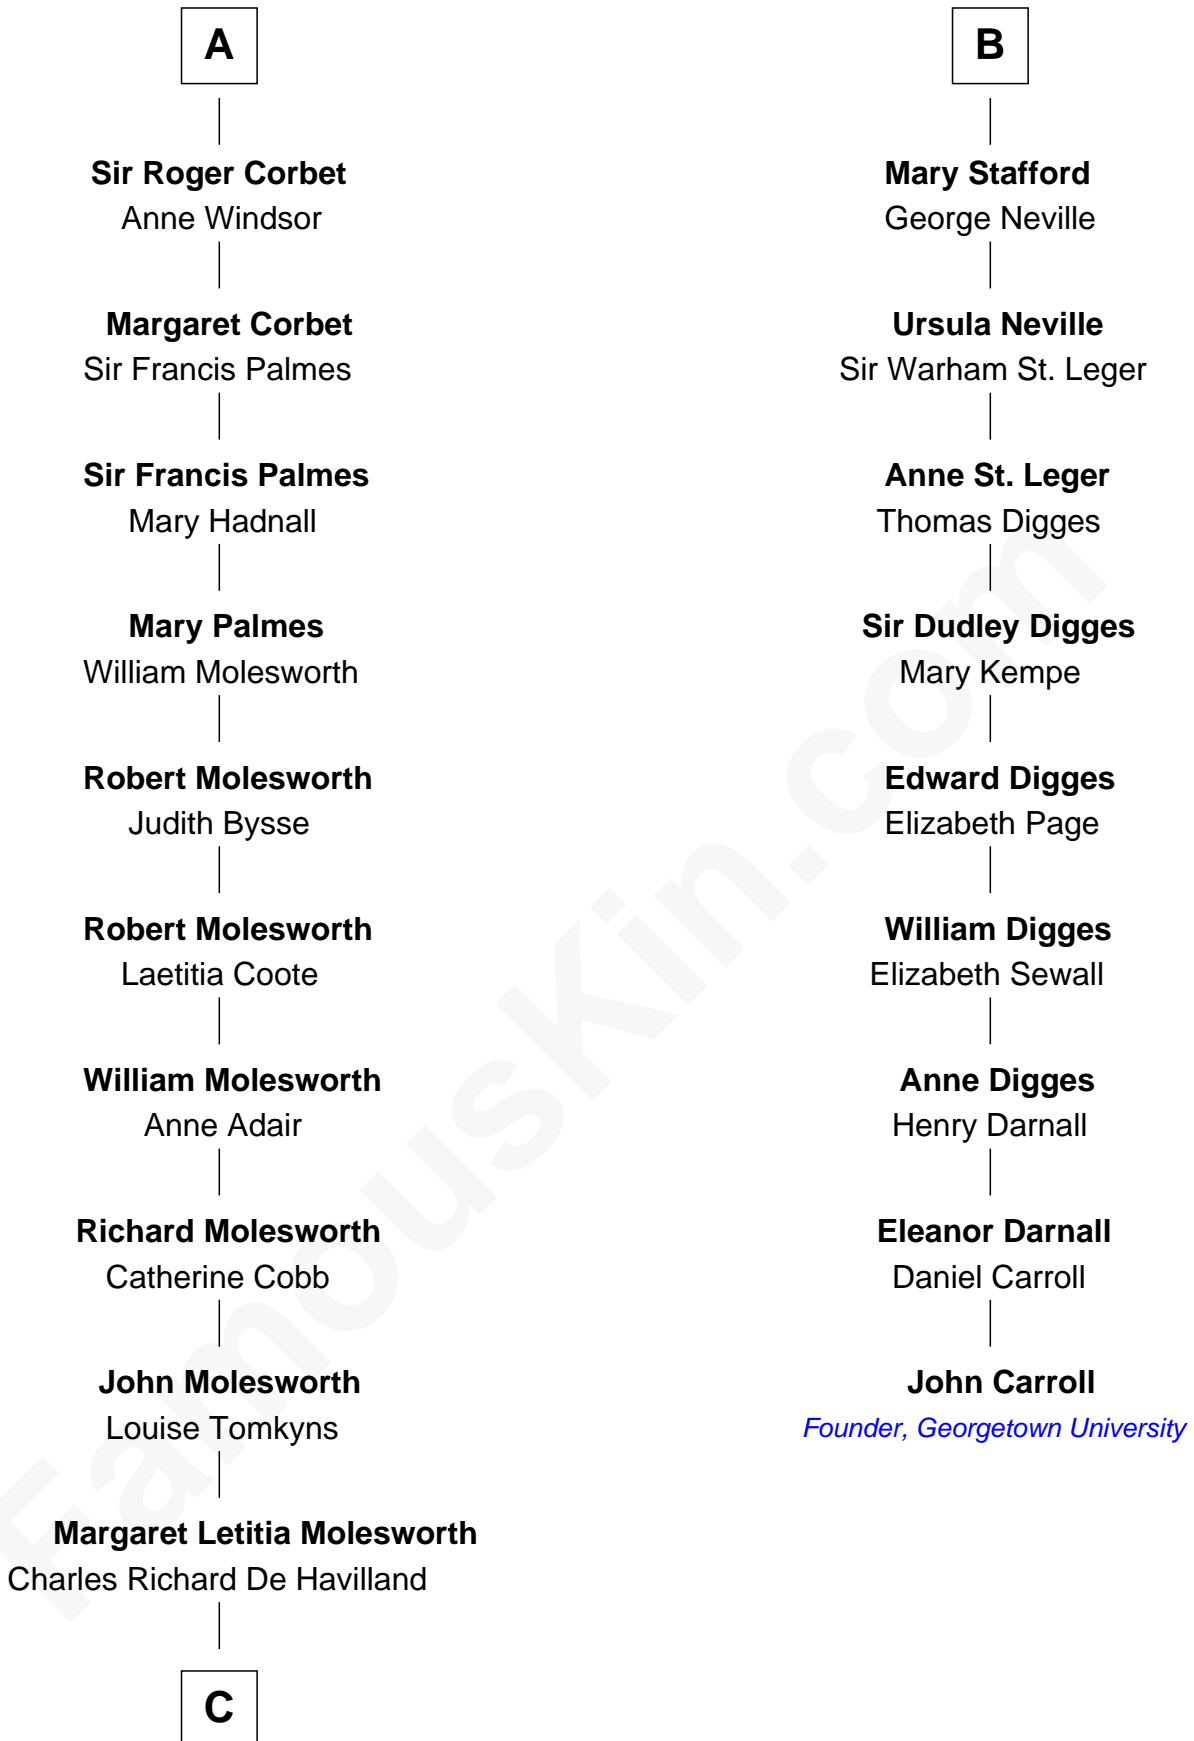

# FamousKin.com Relationship Chart of

**Joan Fontaine**

*Movie Actress*

15th cousin 3 times removed of

**John Carroll**

*Founder of Georgetown University*

**Henry Plantagenet**

Maud de Chaworth

**C**

—  
**Walter Augustus De Havilland**

Lillian Augusta Ruse

—  
**Joan Fontaine**

*Movie Actress*

FamousKin.com