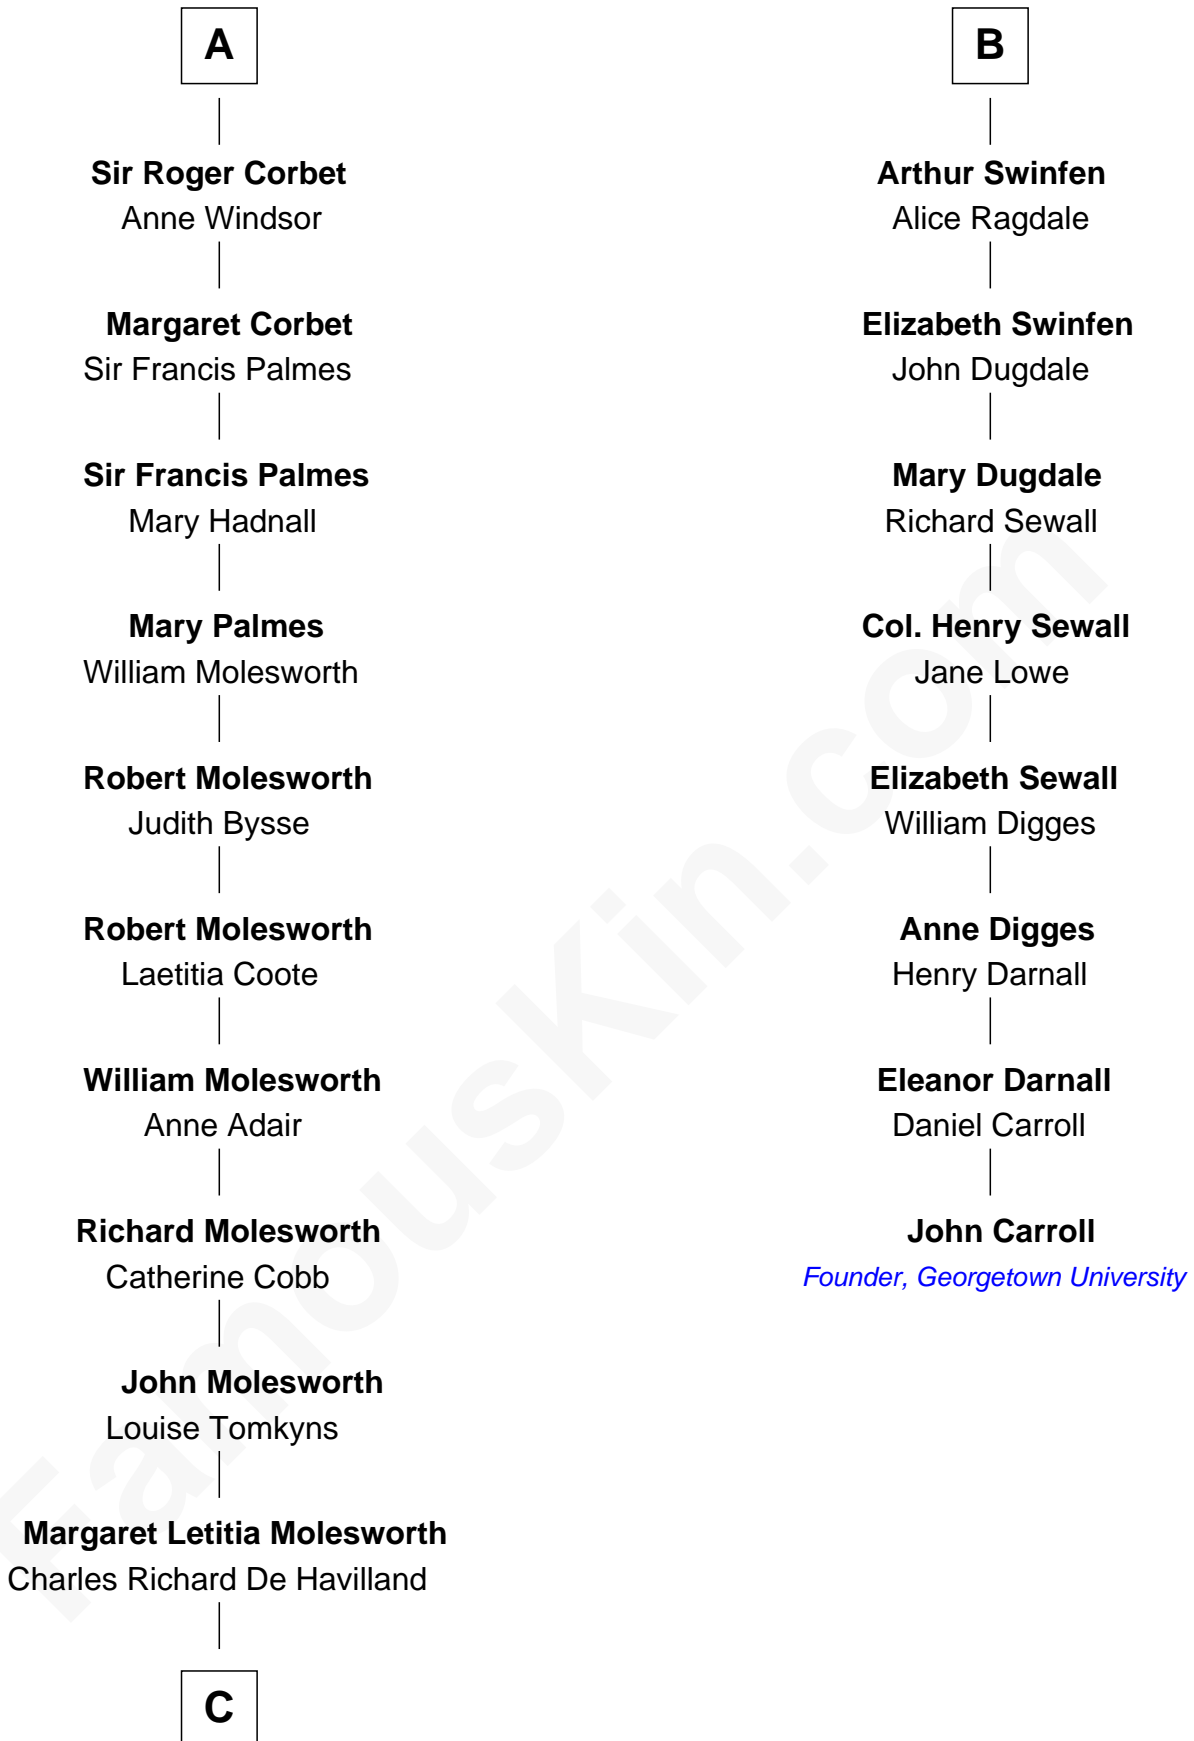

FamousKin.com Relationship Chart of

Joan Fontaine

Movie Actress

14th cousin 4 times removed of

John Carroll

Founder of Georgetown University

C

—
Walter Augustus De Havilland

Lillian Augusta Ruse

—
Joan Fontaine

Movie Actress

FamousKin.com