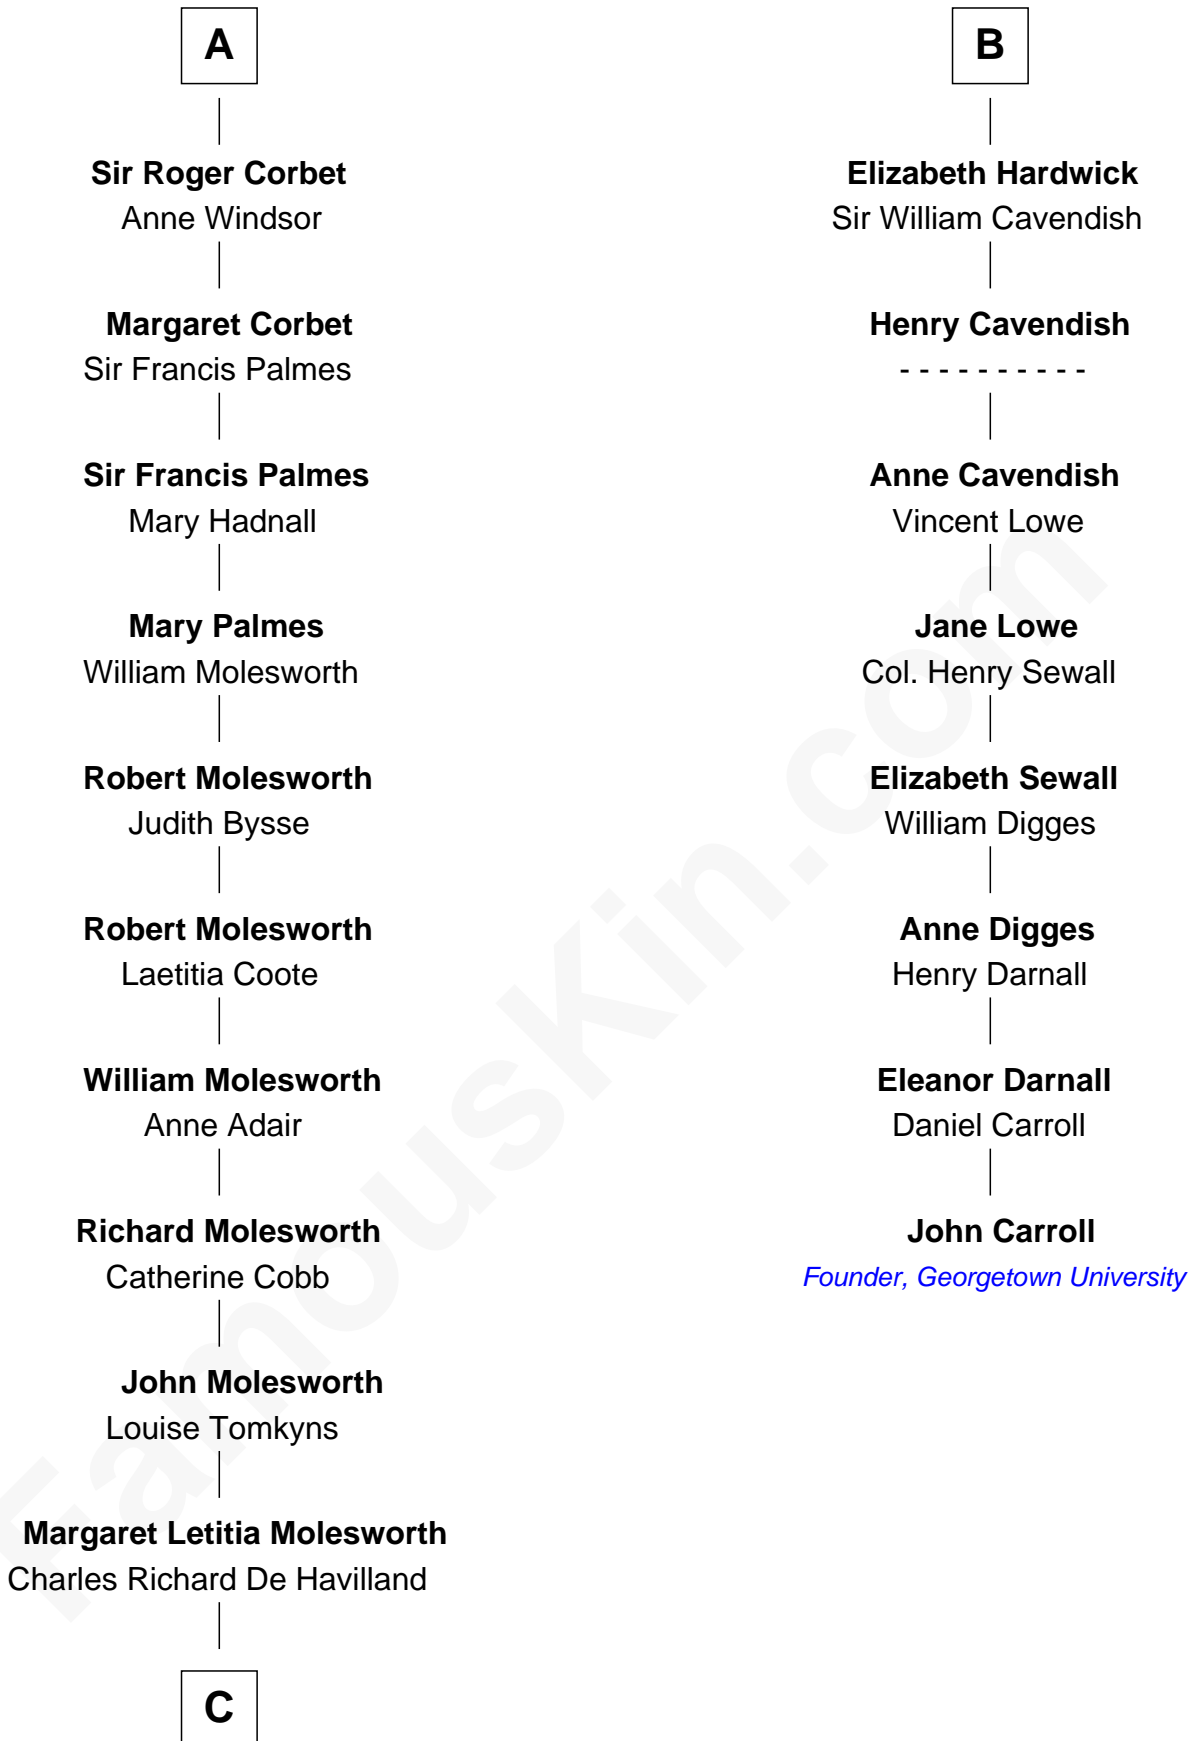

# FamousKin.com Relationship Chart of

**Joan Fontaine**

*Movie Actress*

14th cousin 4 times removed of

**John Carroll**

*Founder of Georgetown University*

**Edmund Fitzalan**

Alice de Warenne

**C**

—  
**Walter Augustus De Havilland**

Lillian Augusta Ruse

—  
**Joan Fontaine**

*Movie Actress*

FamousKin.com