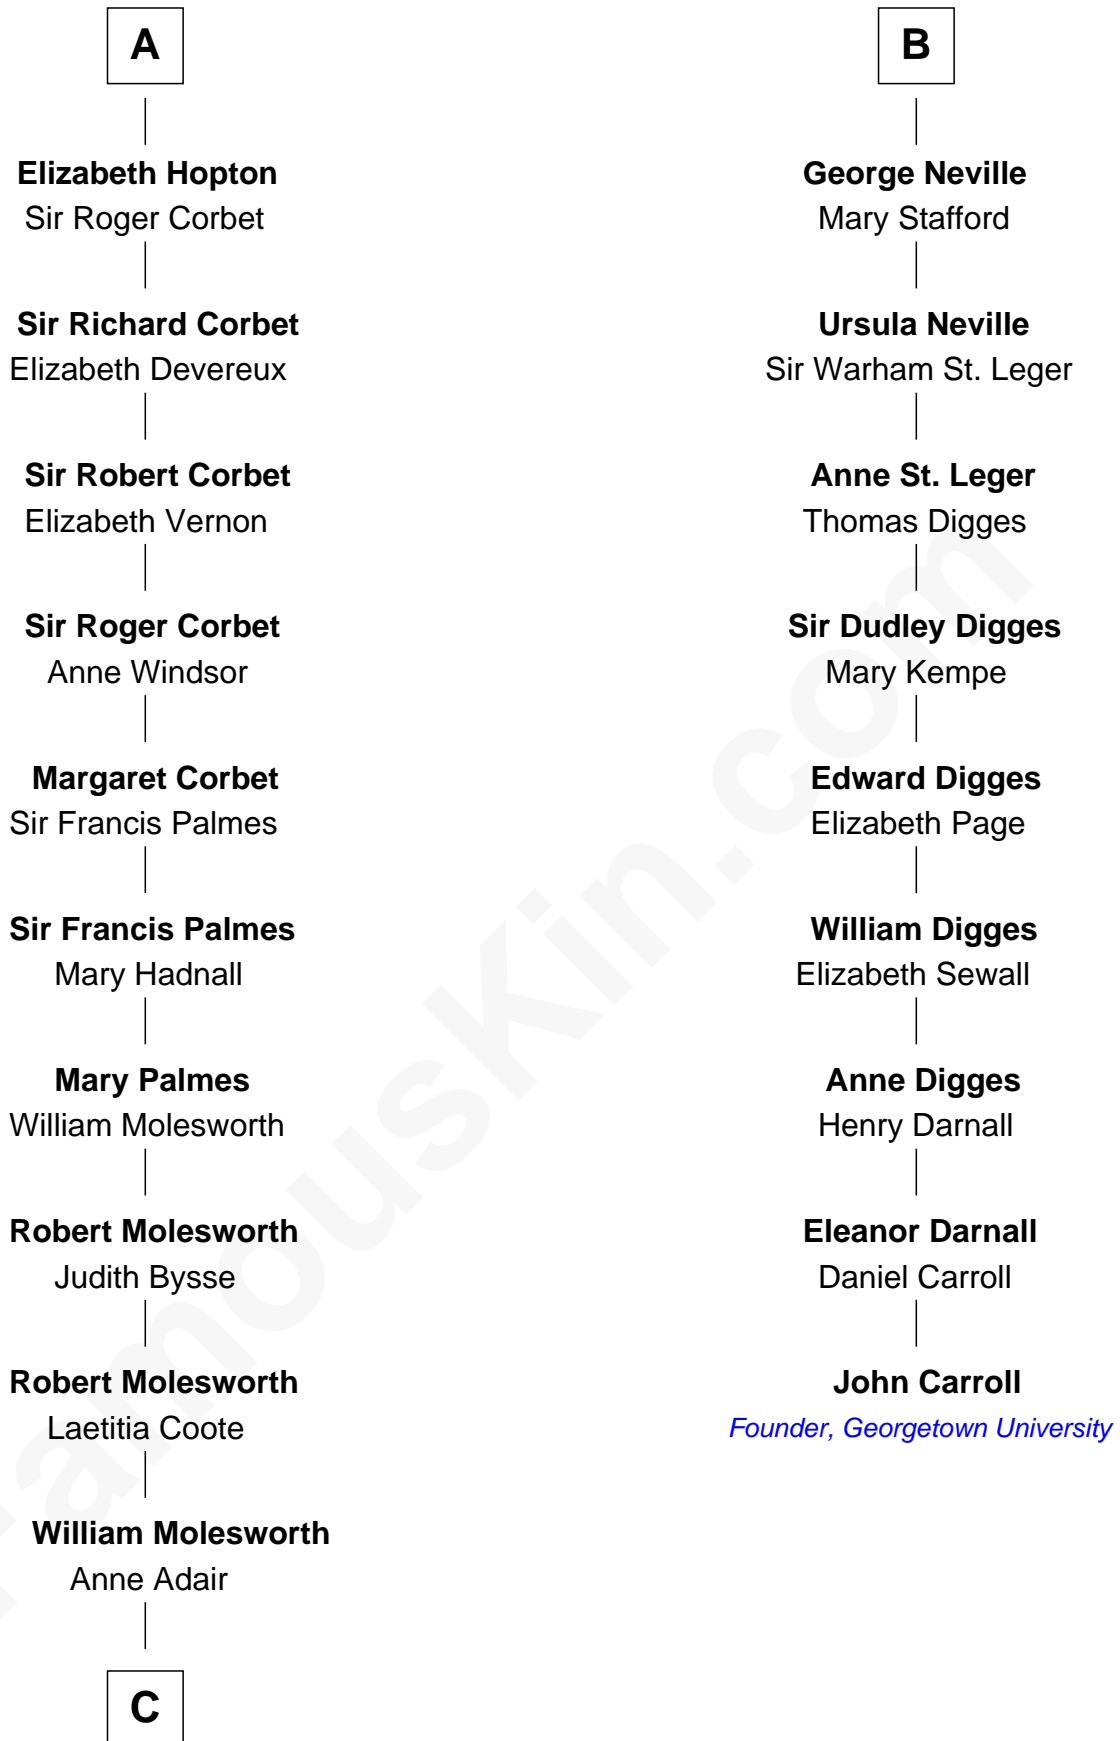

# FamousKin.com Relationship Chart of

**Joan Fontaine**  
*Movie Actress*

15th cousin 6 times removed of

**John Carroll**

*Founder of Georgetown University*

FamousKin.com