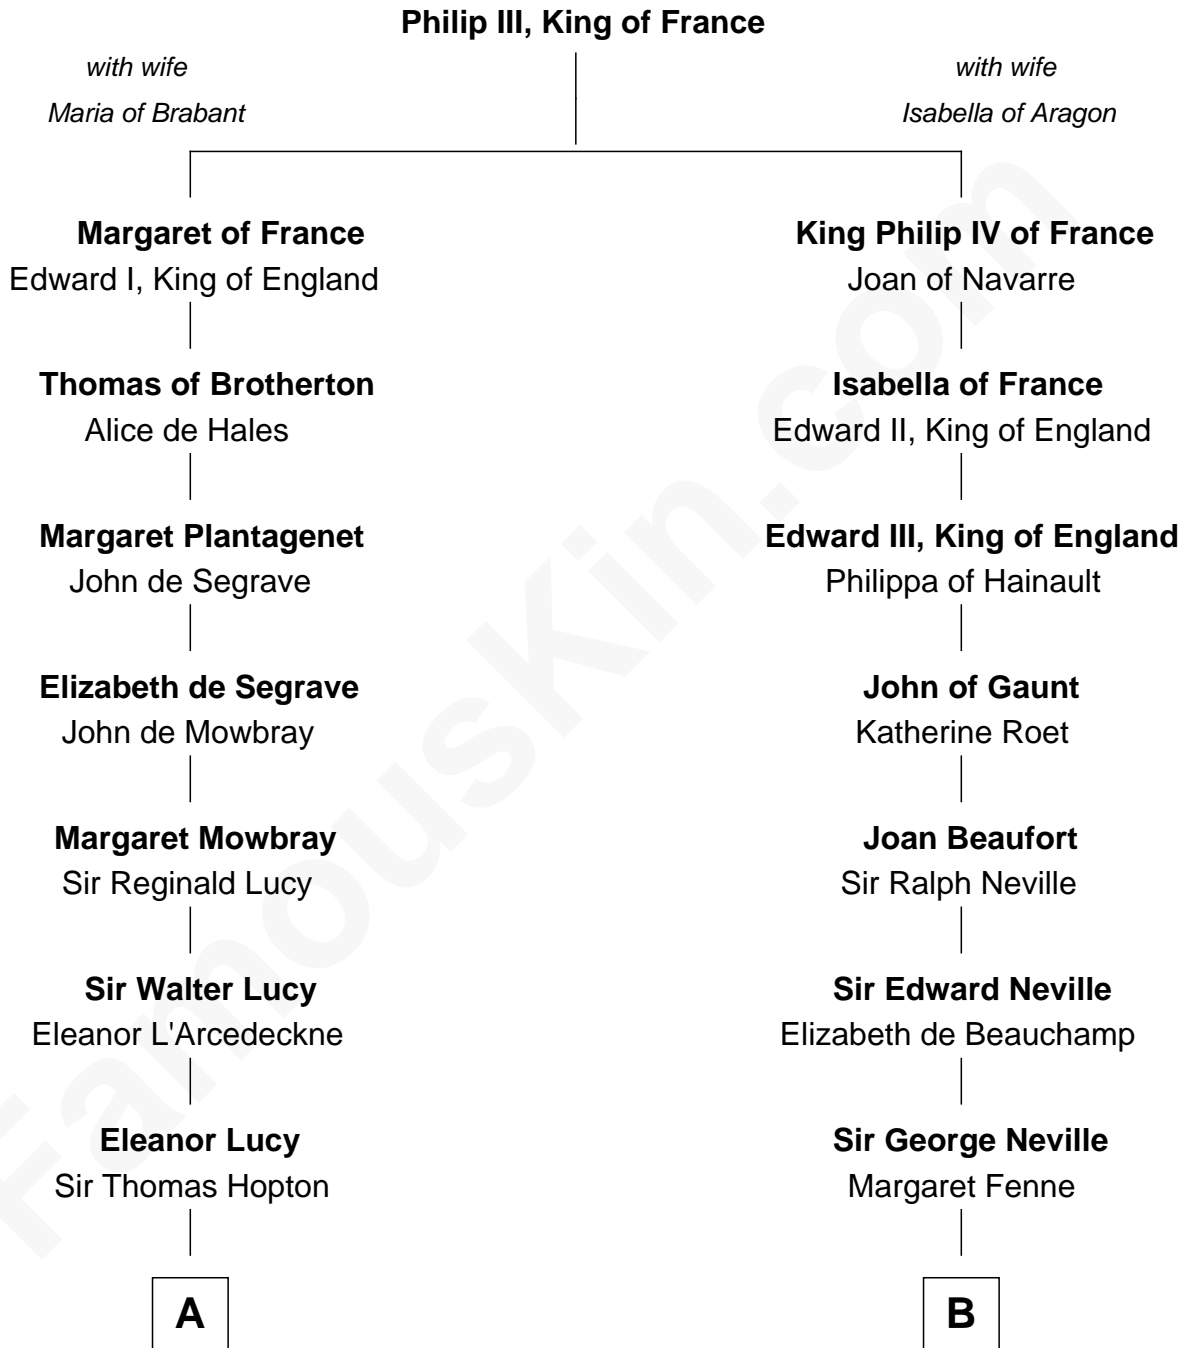

# FamousKin.com Relationship Chart of

**Joan Fontaine**  
*Movie Actress*

15th cousin 6 times removed of

**John Carroll**

*Founder of Georgetown University*

FamousKin.com