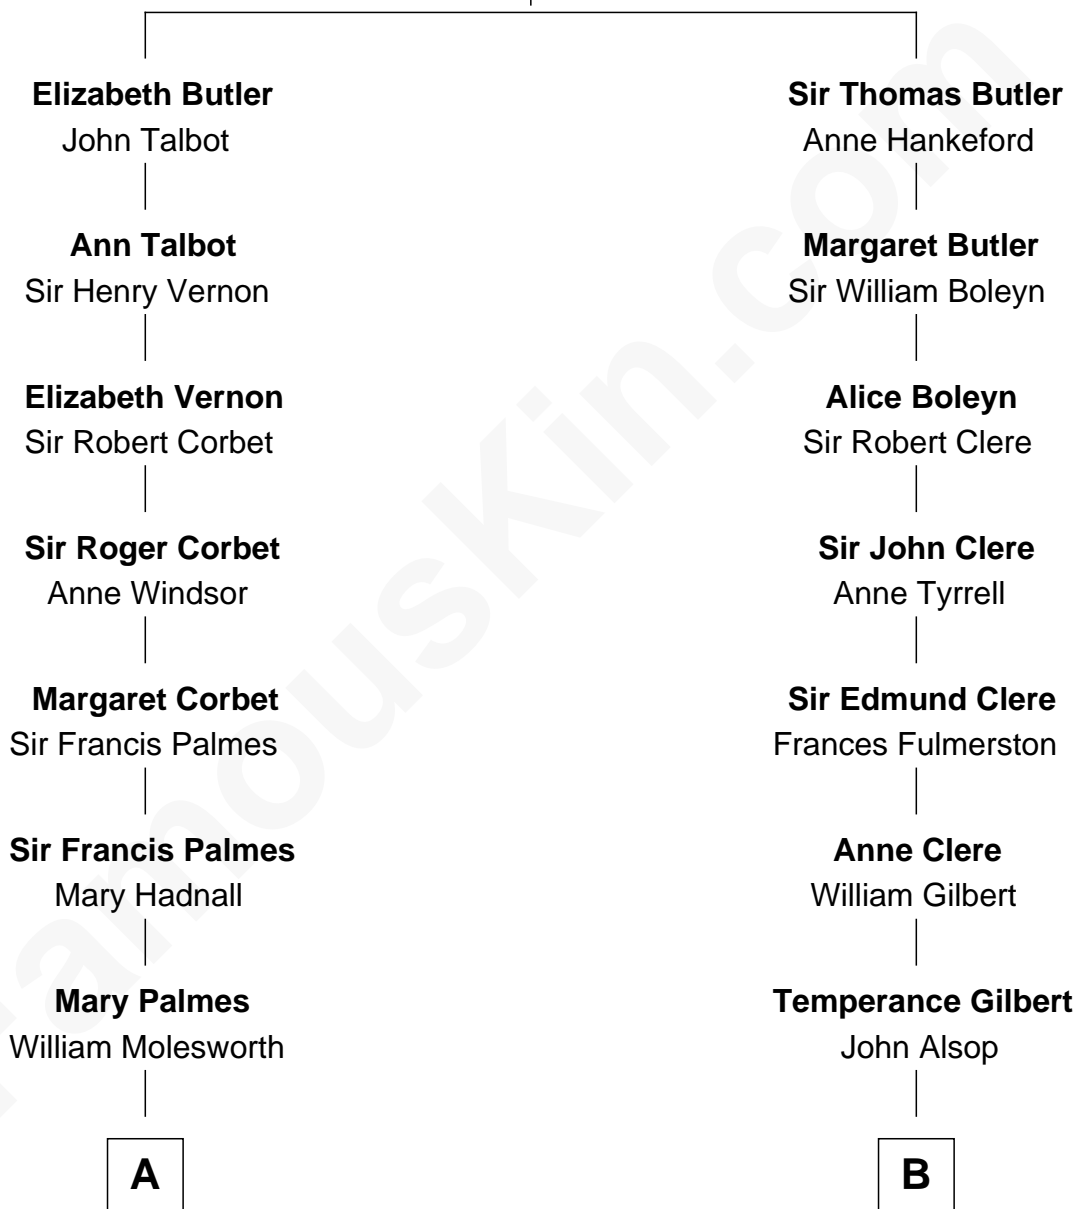

FamousKin.com Relationship Chart of

Joan Fontaine

Movie Actress

14th cousin 4 times removed of

Treat Williams

TV & Movie Actor

James Butler
Joan Beauchamp

C

Marian Andrew

Richard Norman Williams

Treat Williams

TV & Movie Actor

FamousKin.com