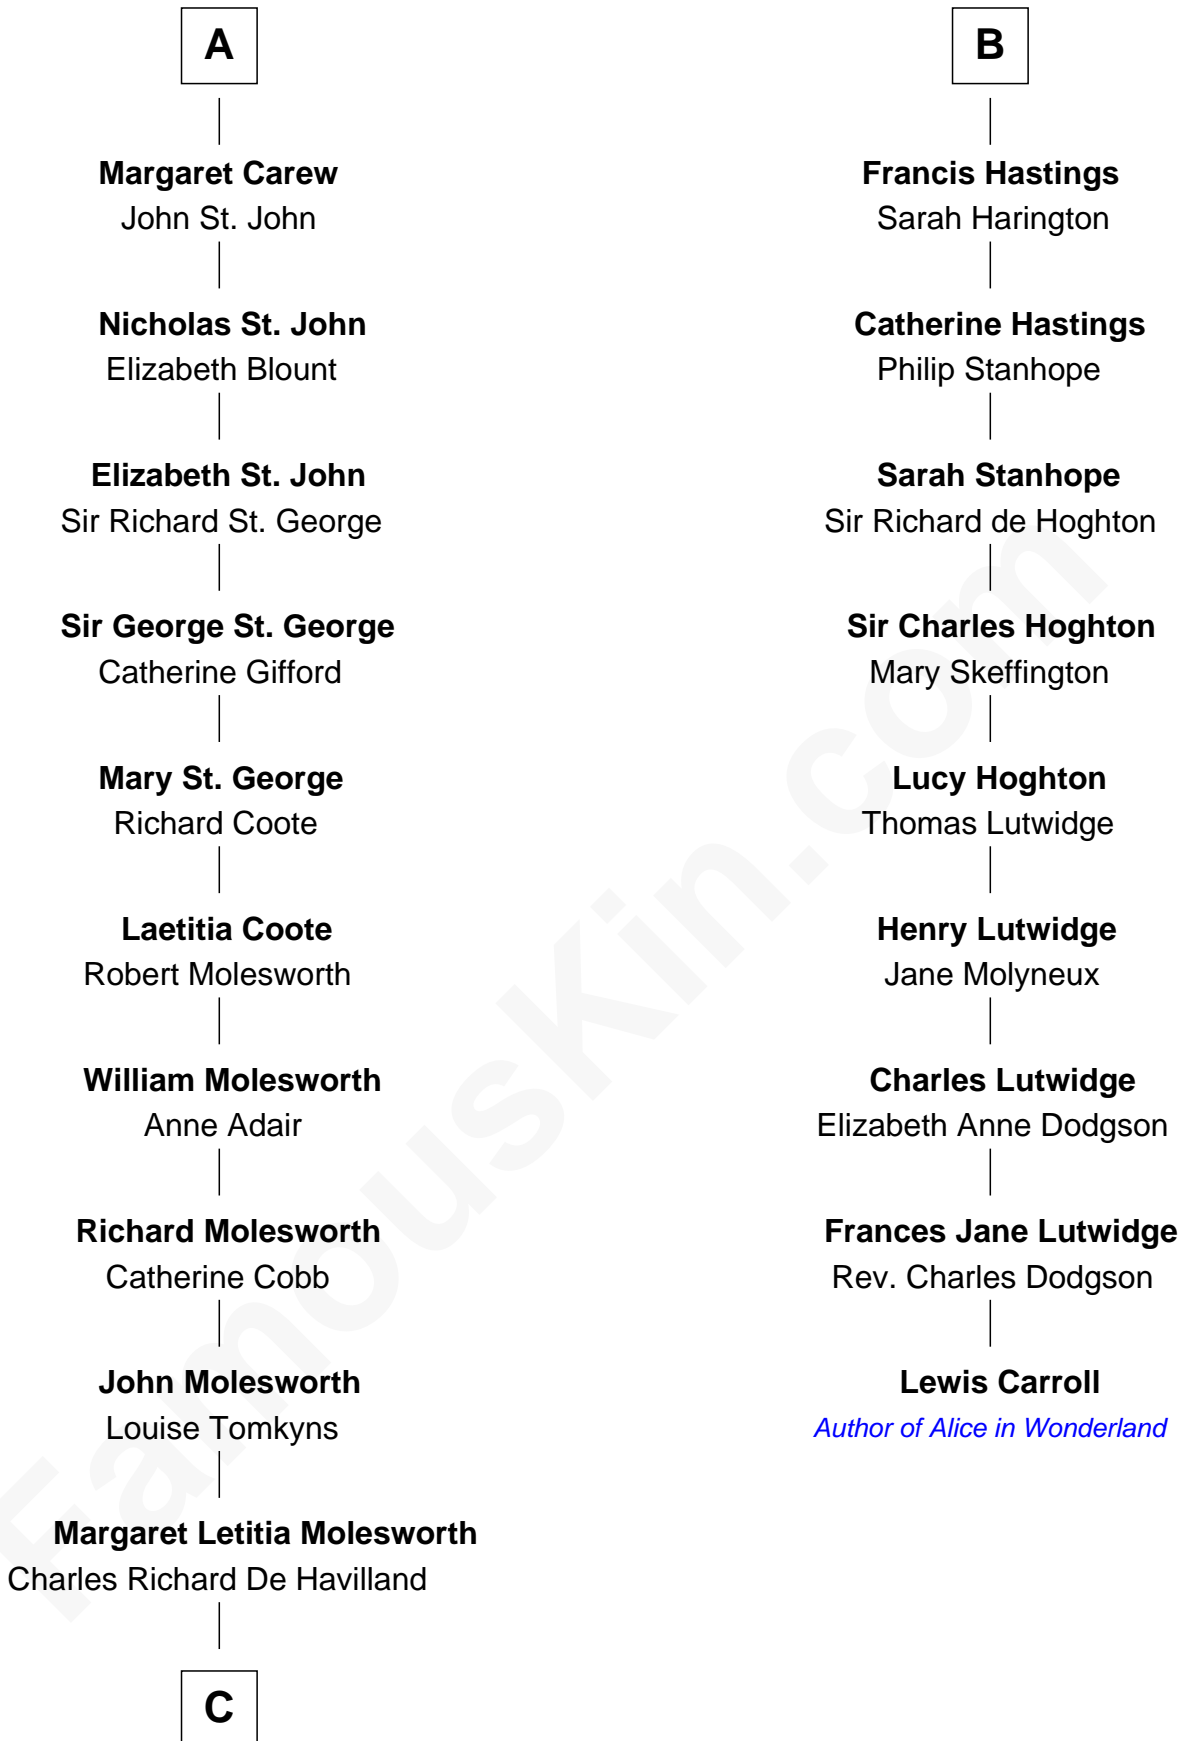

# FamousKin.com Relationship Chart of

**Joan Fontaine**

*Movie Actress*

15th cousin 3 times removed of

**Lewis Carroll**

*Author of Alice in Wonderland*

**C**

—  
**Walter Augustus De Havilland**

Lillian Augusta Ruse

—  
**Joan Fontaine**

*Movie Actress*

FamousKin.com