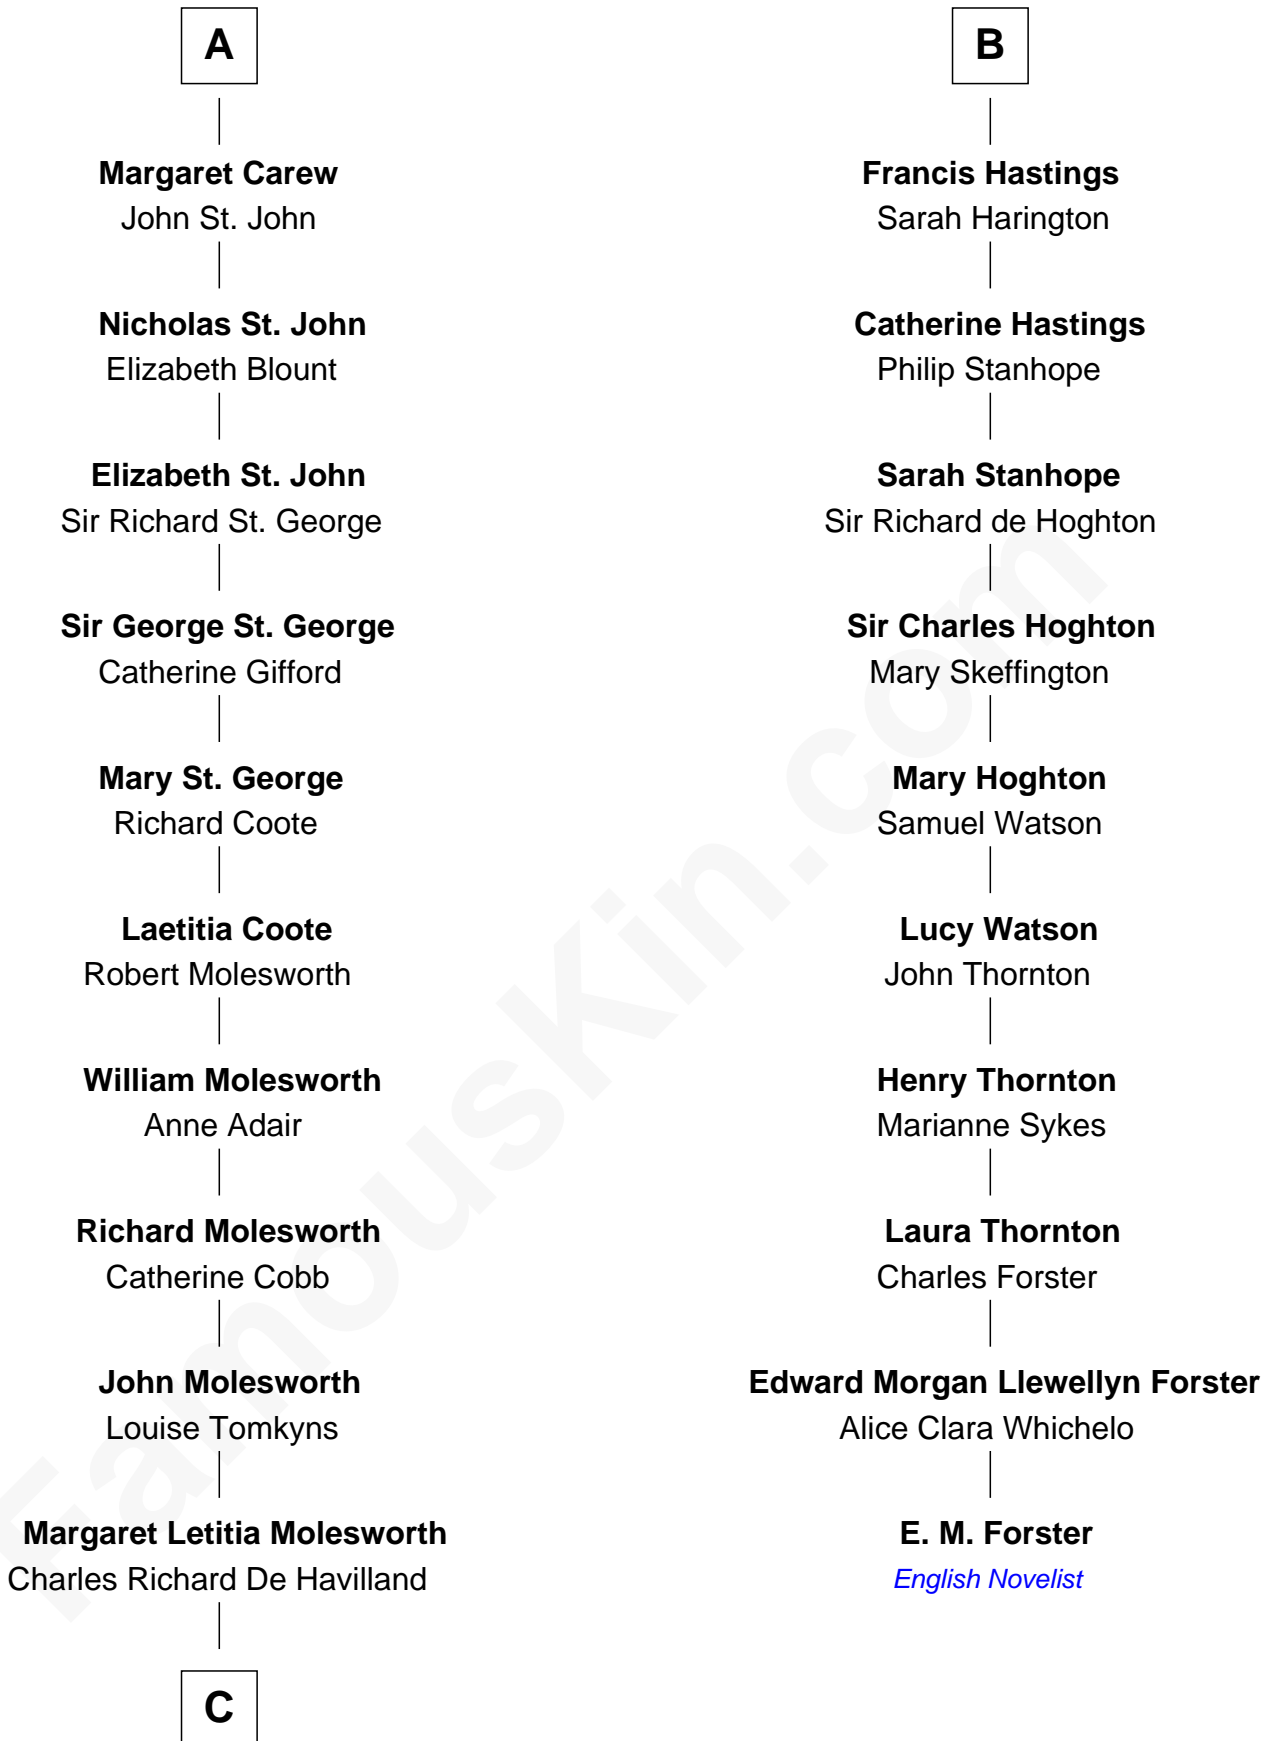

FamousKin.com Relationship Chart of

Joan Fontaine

Movie Actress

16th cousin 2 times removed of

E. M. Forster

English Novelist

C

—
Walter Augustus De Havilland

Lillian Augusta Ruse

—
Joan Fontaine

Movie Actress

FamousKin.com