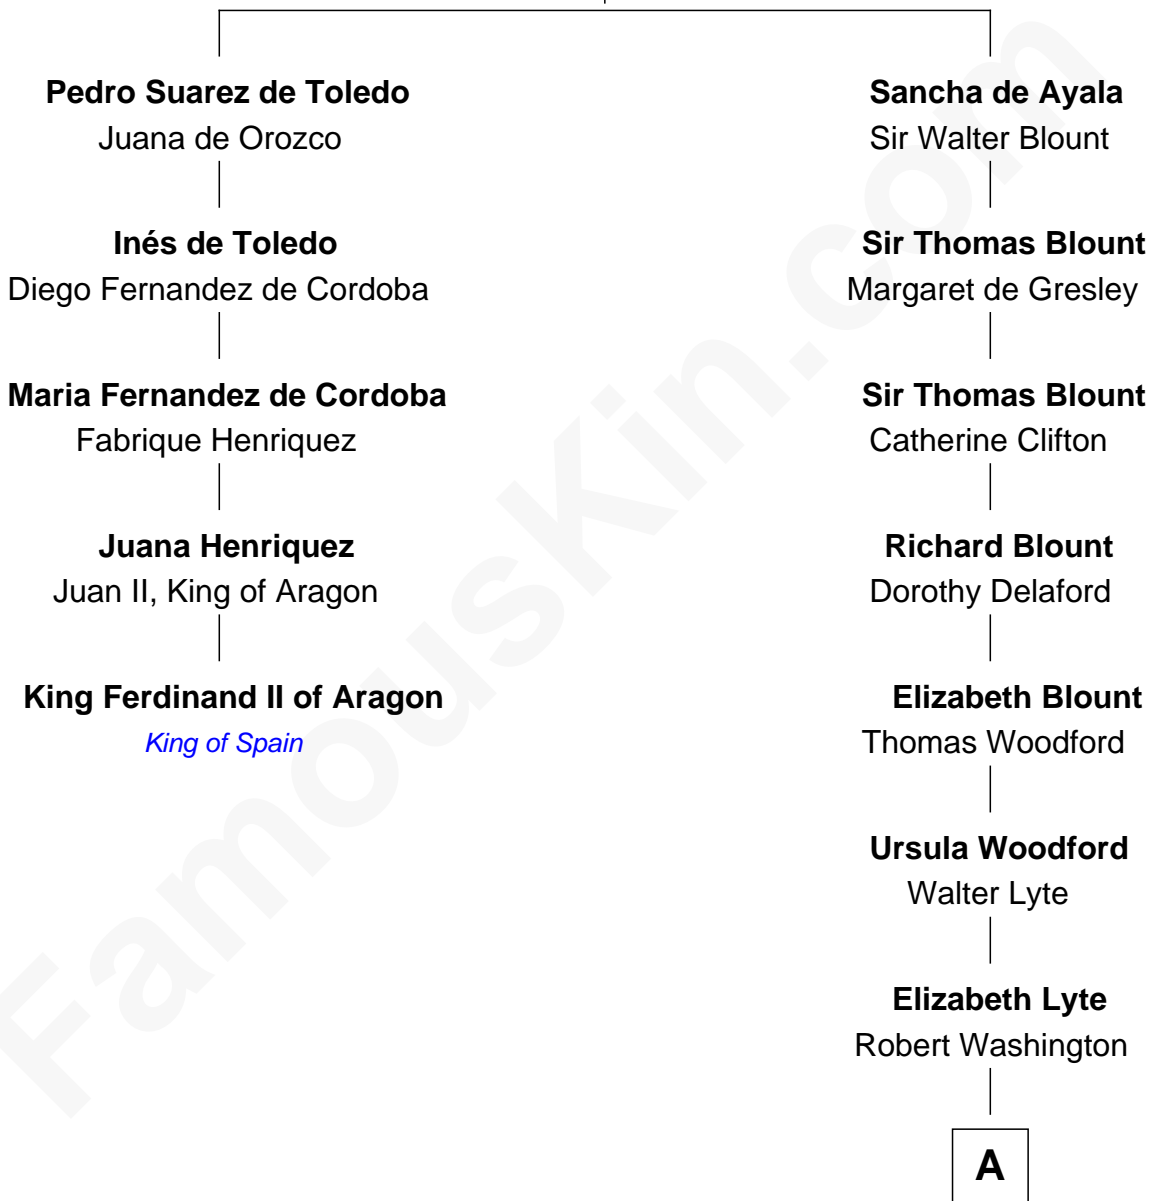

Diego Gomez de Toledo

Inez Alfonsa de Ayala