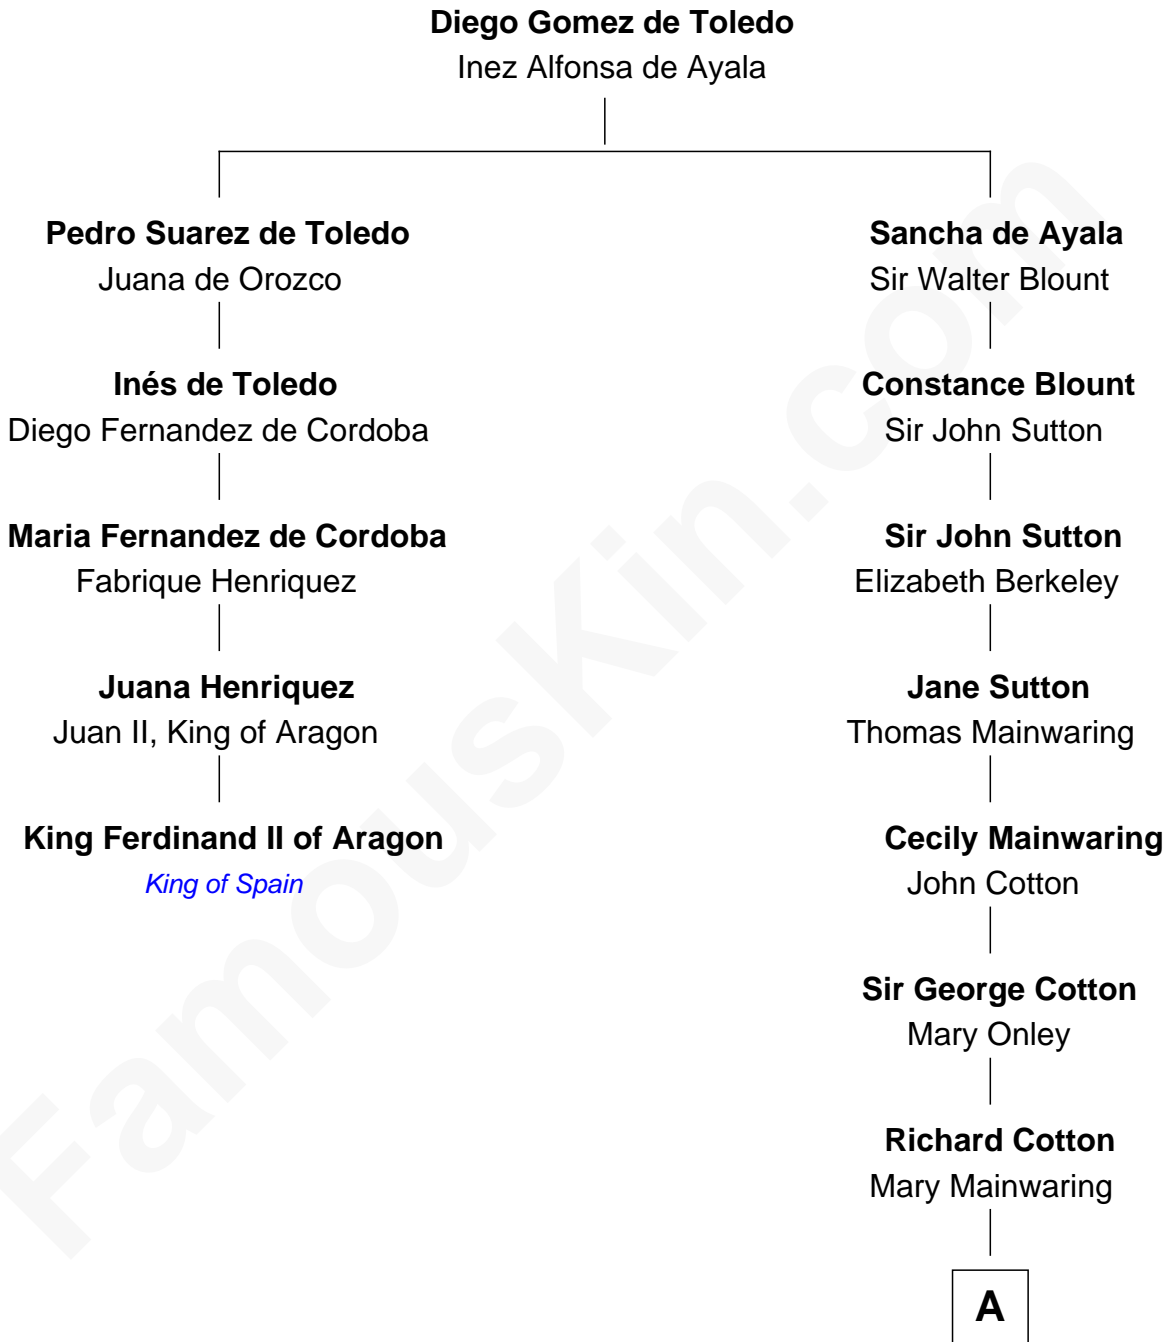

# FamousKin.com

## Relationship Chart of King Ferdinand II of Aragon

*1st King of a united Spain*

4th cousin 4 times removed of

**Robert Abell**

*(c1605 - 1663) Great Migration Immigrant 1630*

**A**

—  
**Frances Cotton**

George Abell

—  
**Robert Abell**

*Great Migration Immigrant 1630*

FamousKin.com