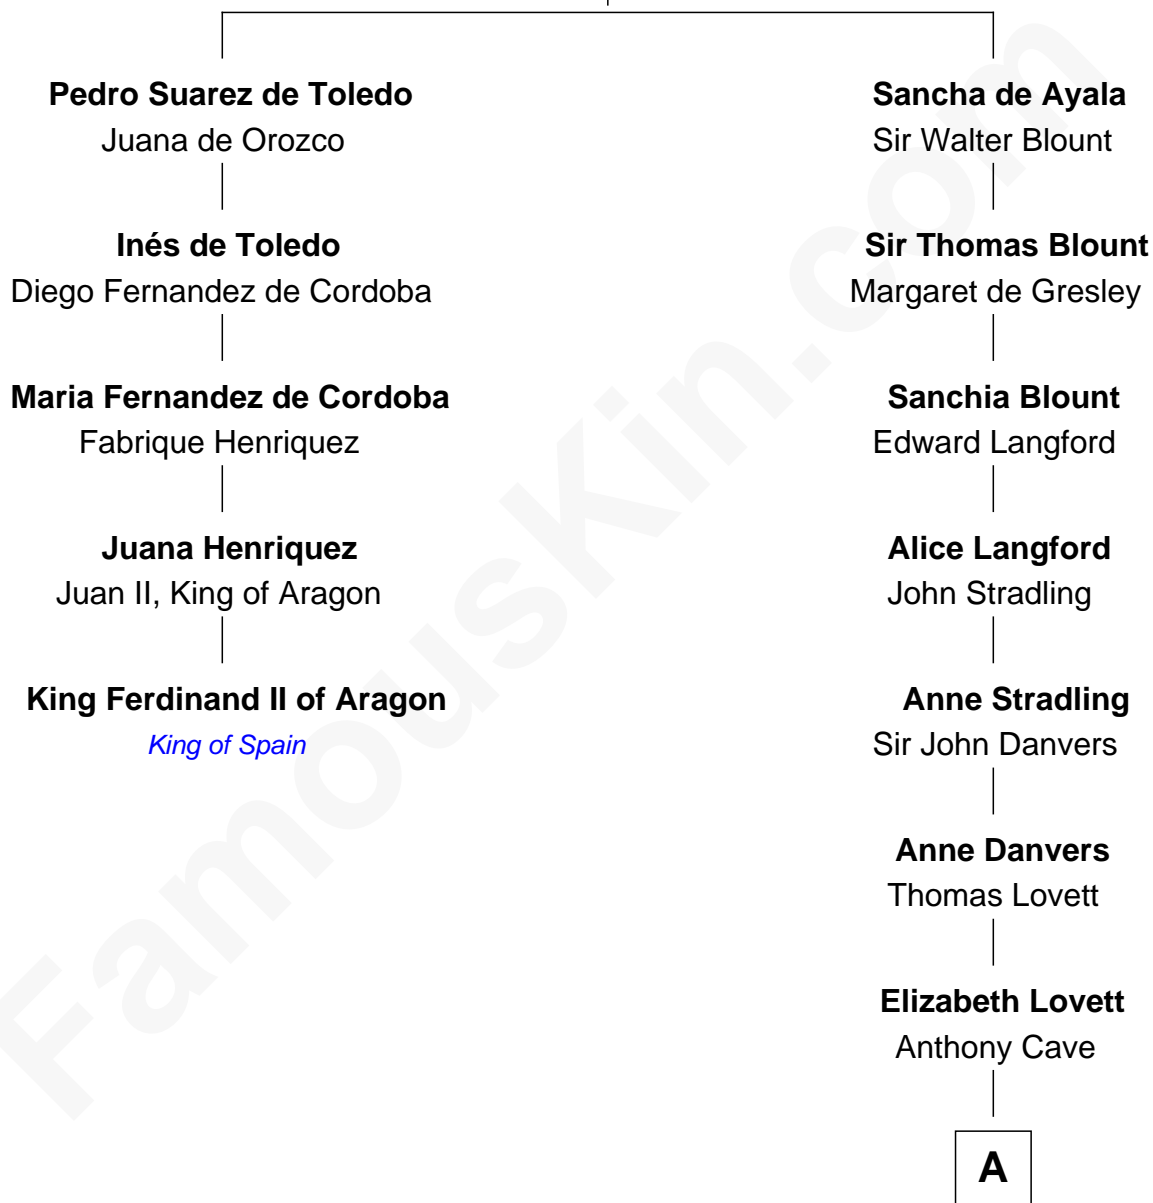

## Relationship Chart of King Ferdinand II of Aragon

*1st King of a united Spain*

4th cousin 12 times removed of

**Susan B. Anthony**

*Women's Rights Advocate*

**Diego Gomez de Toledo**

Inez Alfonsa de Ayala

**A**

**Mary Cave**  
Sir Jerome Weston

**Mary Weston**  
William Clerke

**Jeremiah Clarke**  
Frances Latham

**Weston Clarke**  
Mary Easton

**Anne Clarke**  
Thomas Hicks

**Thomas Hicks**  
Judith Akin

**Judith Hicks**  
David Anthony