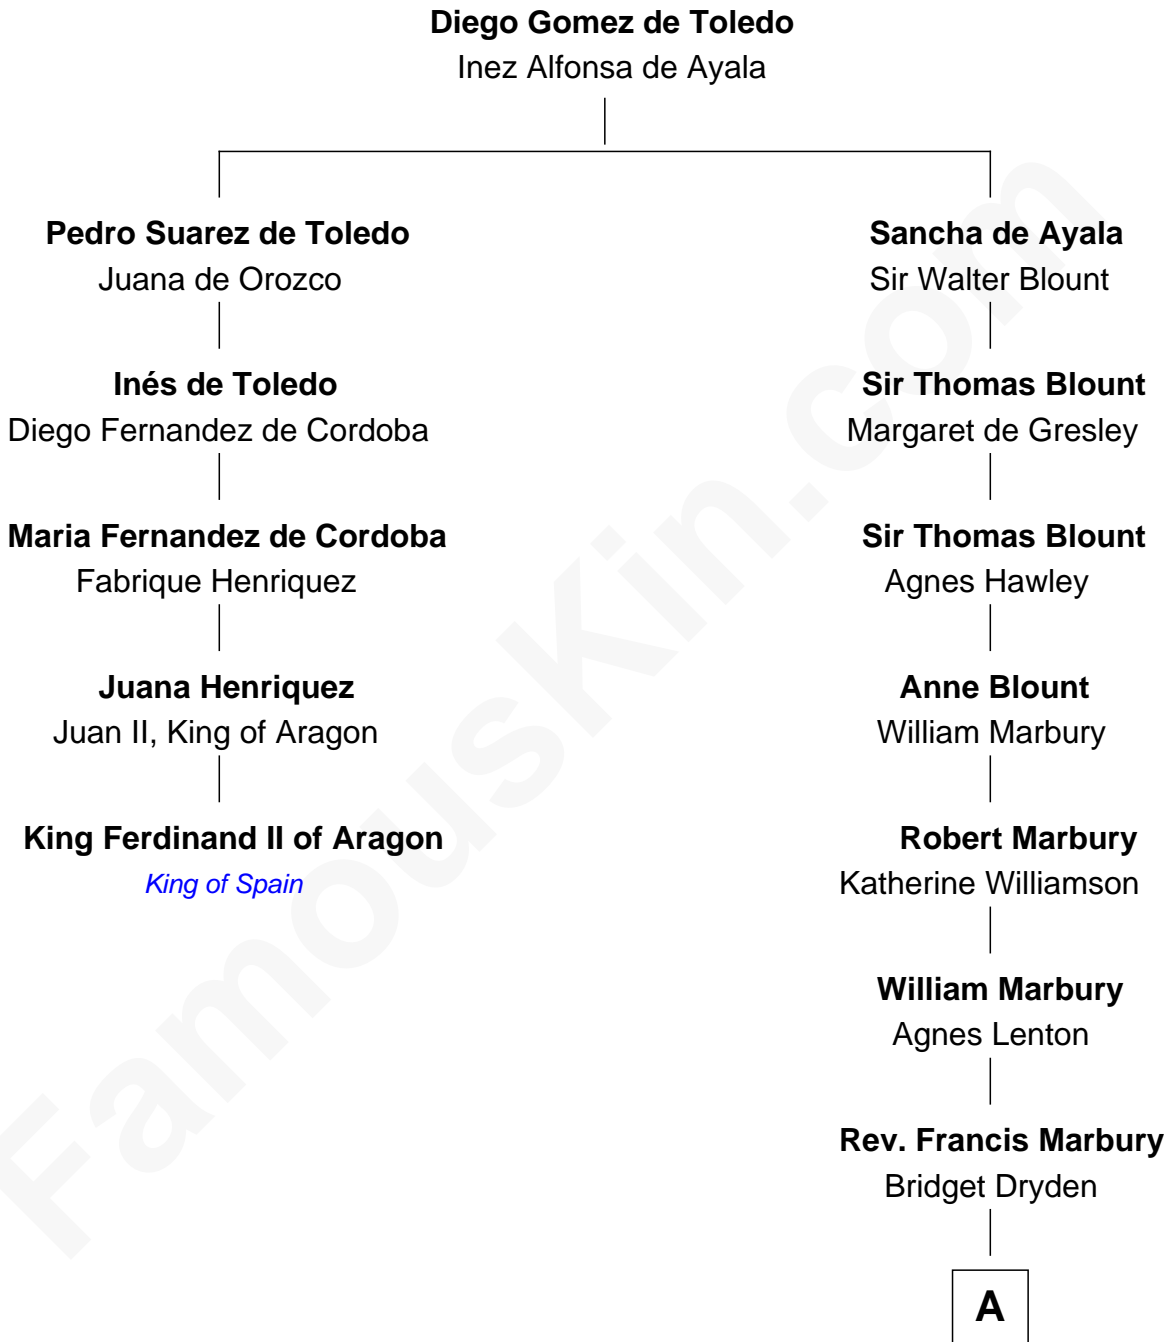

# FamousKin.com

## Relationship Chart of King Ferdinand II of Aragon

*1st King of a united Spain*

4th cousin 9 times removed of

**John Taylor Gilman**

*5th Governor of New Hampshire*

**A**

**Anne Marbury**

William Hutchinson

**Edward Hutchinson**

Katherine Hamby

**Elizabeth Hutchinson**

Edward Winslow

**Anna Winslow**

John Taylor

**Rev. John Taylor**

Elizabeth Rogers