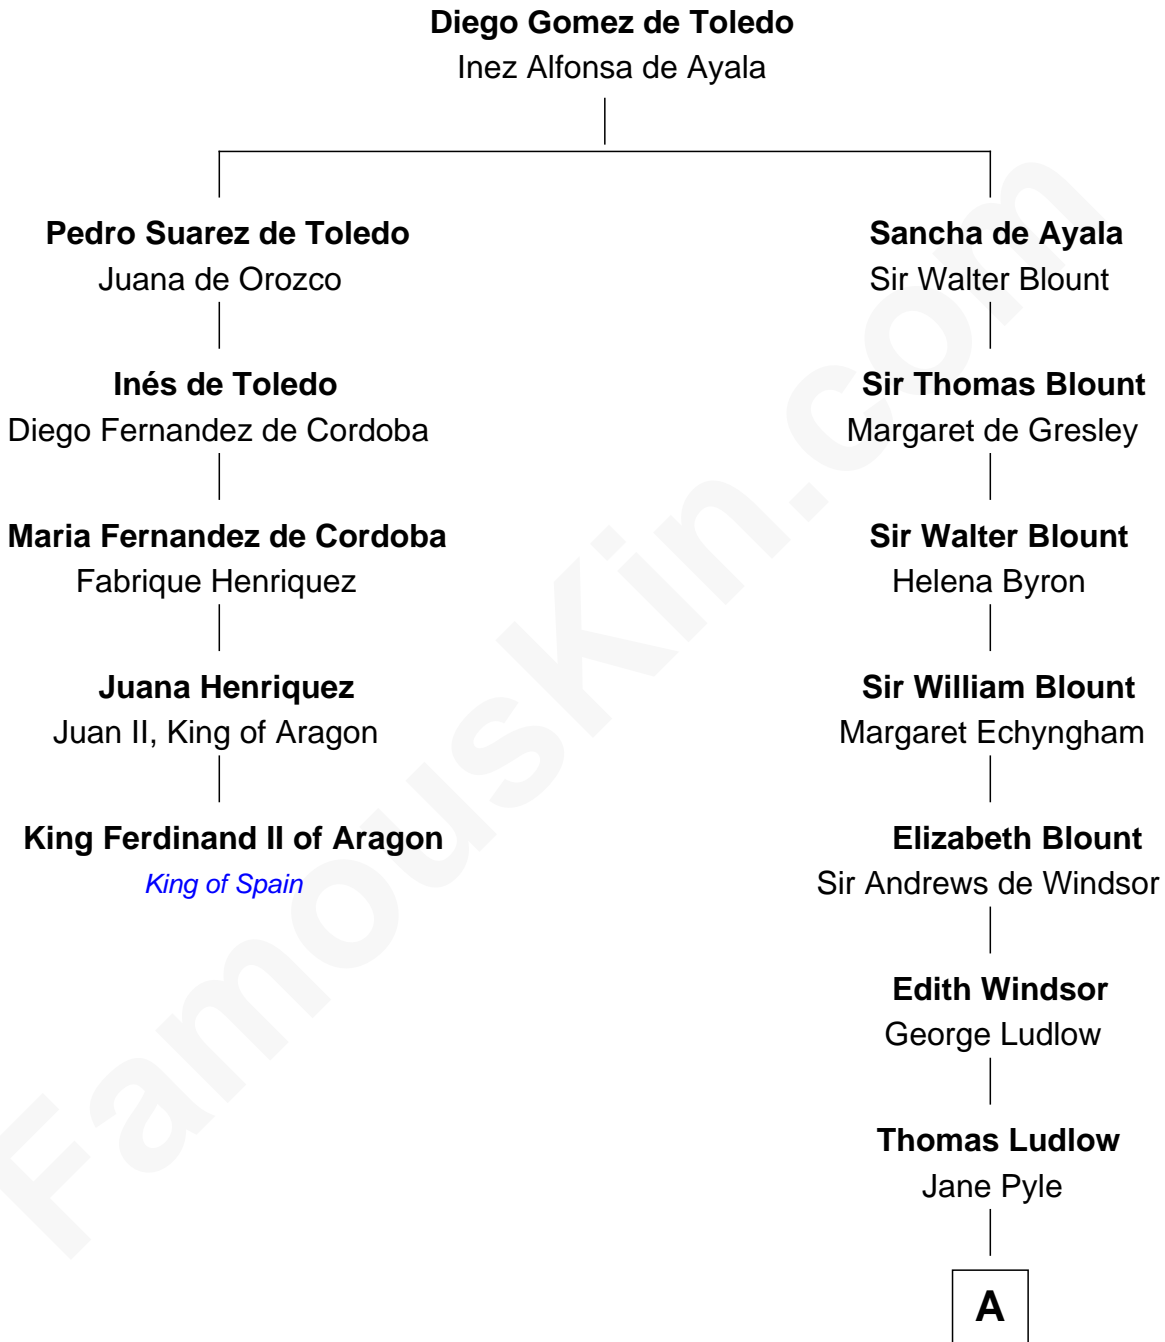

FamousKin.com
Relationship Chart of
King Ferdinand II of Aragon

1st King of a united Spain

4th cousin 11 times removed of

Edward Douglass White, Jr.

9th U.S. Supreme Court Chief Justice

A

Gabriel Ludlow

Phillis - - - - -

Sarah Ludlow

Col. John Carter

Col. Robert Carter

Elizabeth Landon

Col. Landon Carter

Elizabeth Wormeley

Robert Wormeley Carter

Winifred Traverse Beale