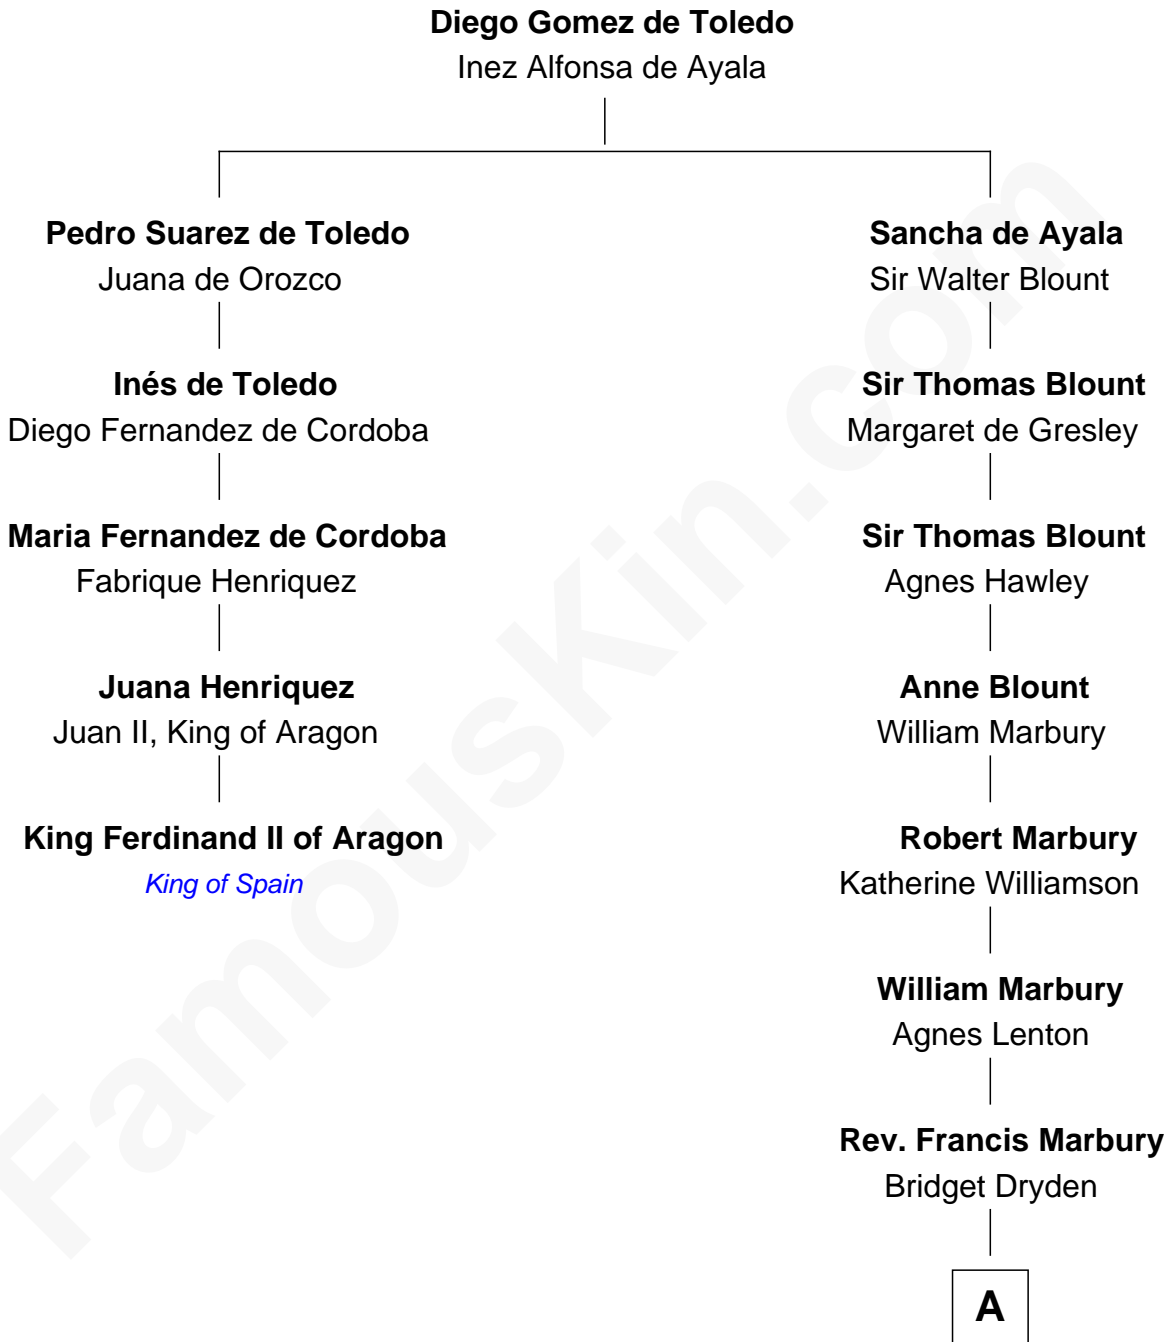

FamousKin.com

Relationship Chart of King Ferdinand II of Aragon

1st King of a united Spain

4th cousin 16 times removed of

Jonathan Bush

Co-founder and CEO of athenahealth

A

Anne Marbury

William Hutchinson

Edward Hutchinson

Katherine Hamby

Col. Elisha Hutchinson

Hannah Hawkins

Hannah Hutchinson

John Ruck

Hannah Ruck