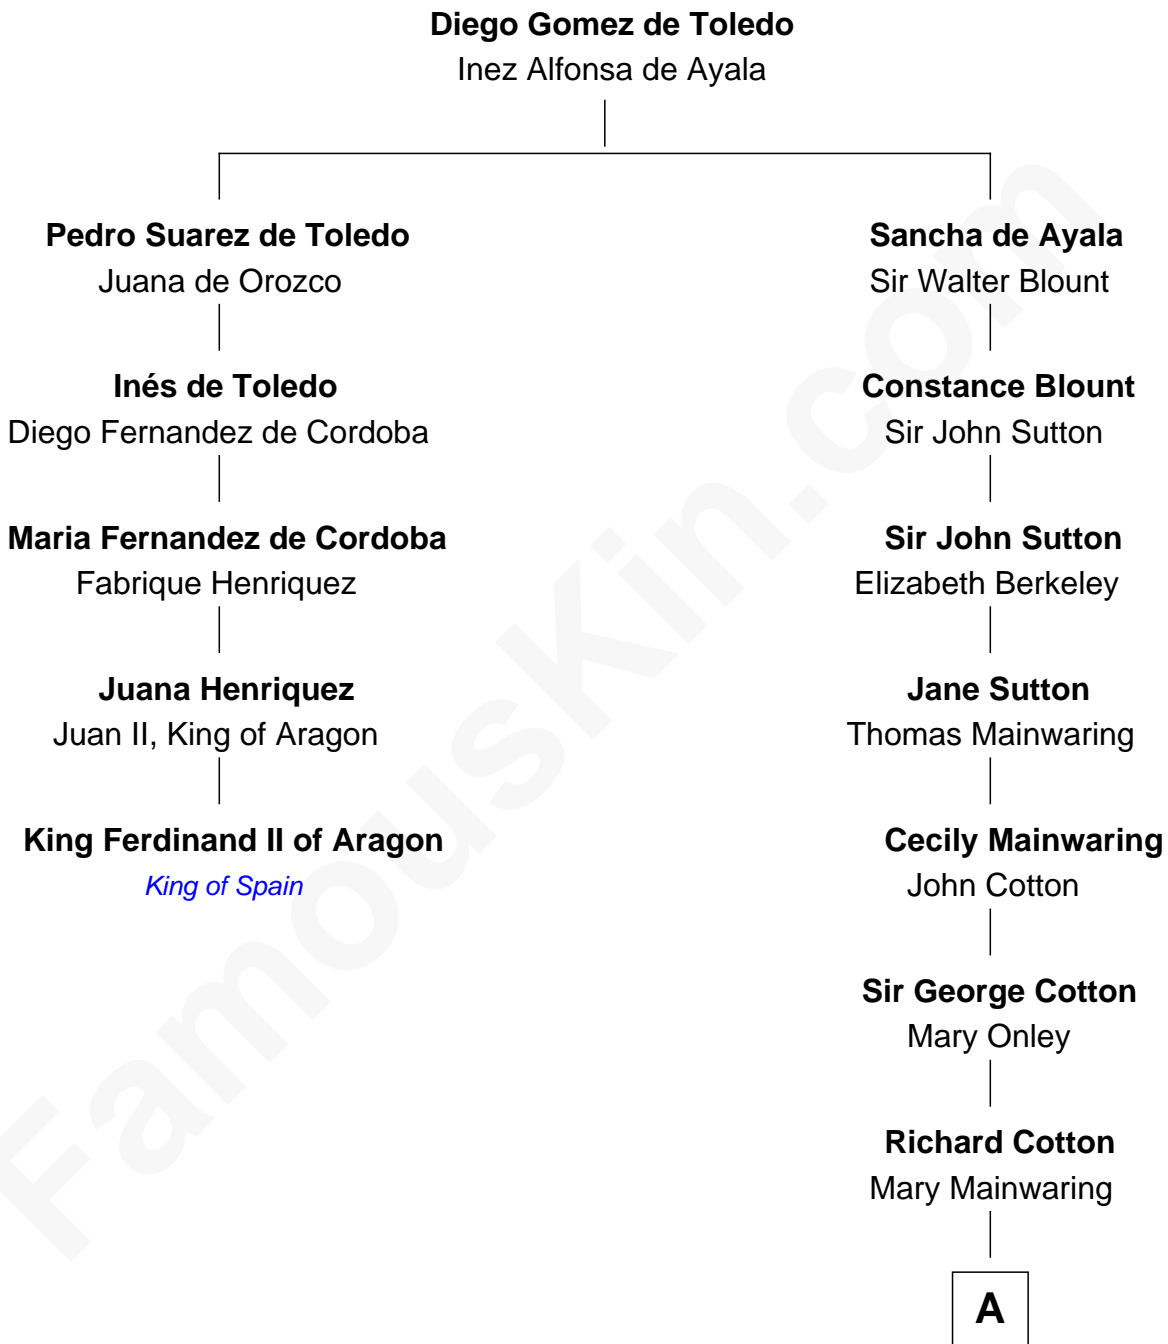

FamousKin.com
Relationship Chart of
King Ferdinand II of Aragon
1st King of a united Spain

4th cousin 17 times removed of

Post Malone
American Rapper

A

Frances Cotton

George Abell

Robert Abell

Joanna - - - - -

Mary Abell

Rev. Samuel Luther

Samuel Luther

Sarah - - - - -

Eleazer Luther

Hannah Easterbrooks

Eleazer Luther

Mary Chase

Elisha Luther

Cynthia Tower

Mary Luther

David Soper

Edward O. Soper

Jane E. Bailey

Devillow Soper

Weltha Wildrick