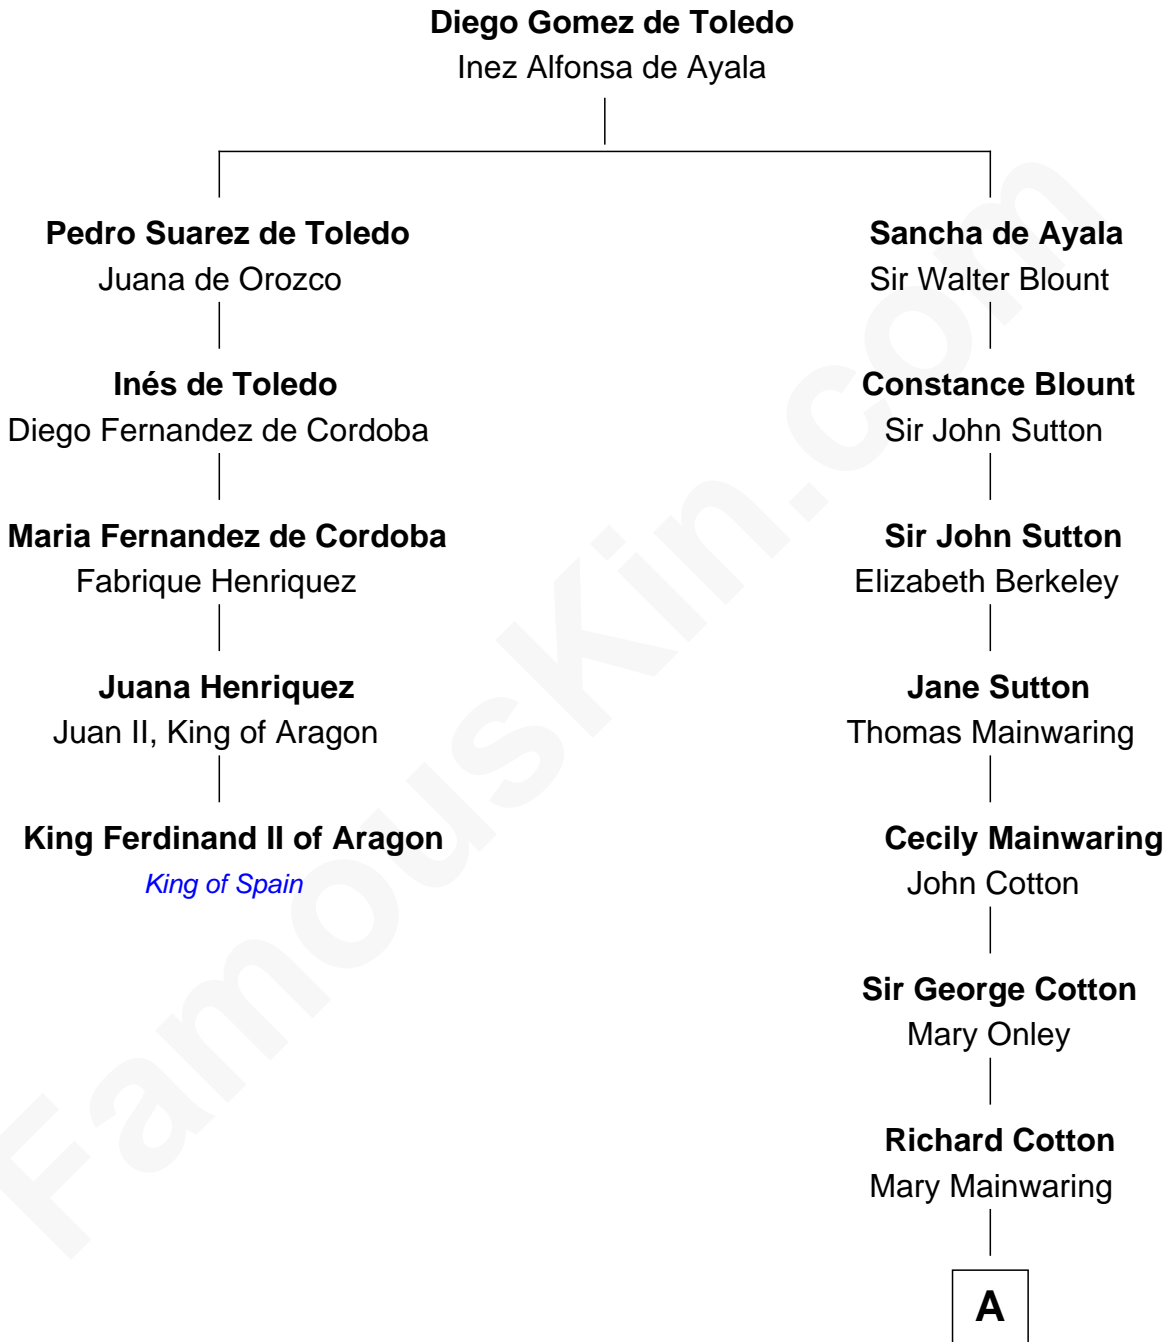

# FamousKin.com

## Relationship Chart of King Ferdinand II of Aragon

*1st King of a united Spain*

4th cousin 11 times removed of

**Grover Cleveland**

*22nd and 24th U.S. President*

**A**

**Frances Cotton**

George Abell