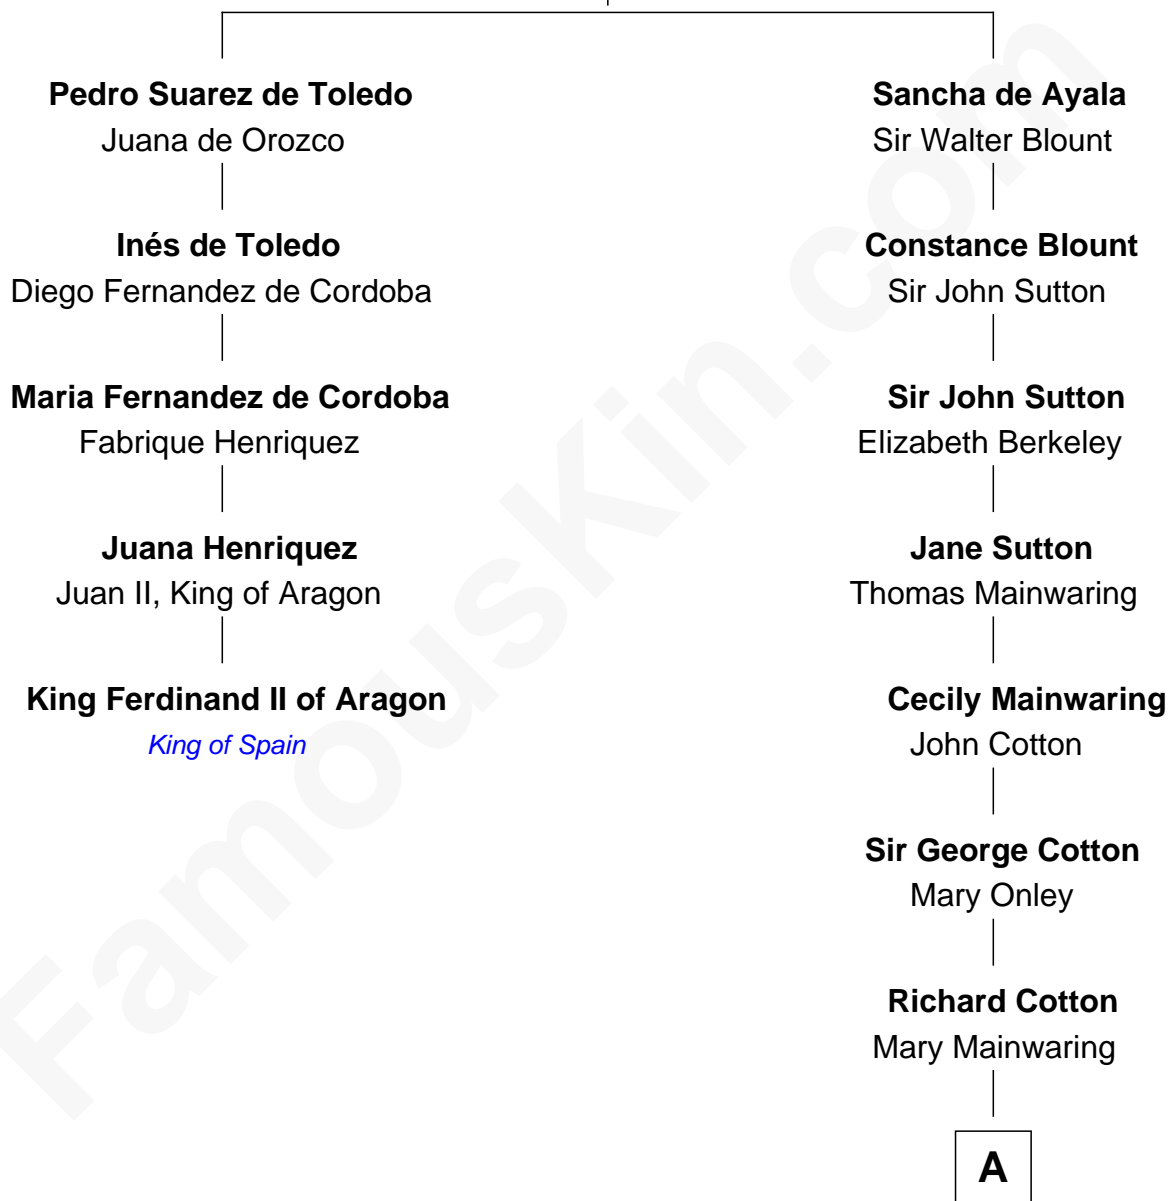

FamousKin.com

Relationship Chart of King Ferdinand II of Aragon

1st King of a united Spain

4th cousin 15 times removed of

Amber Stevens West

TV and Movie Actress

Diego Gomez de Toledo

Inez Alfonsa de Ayala