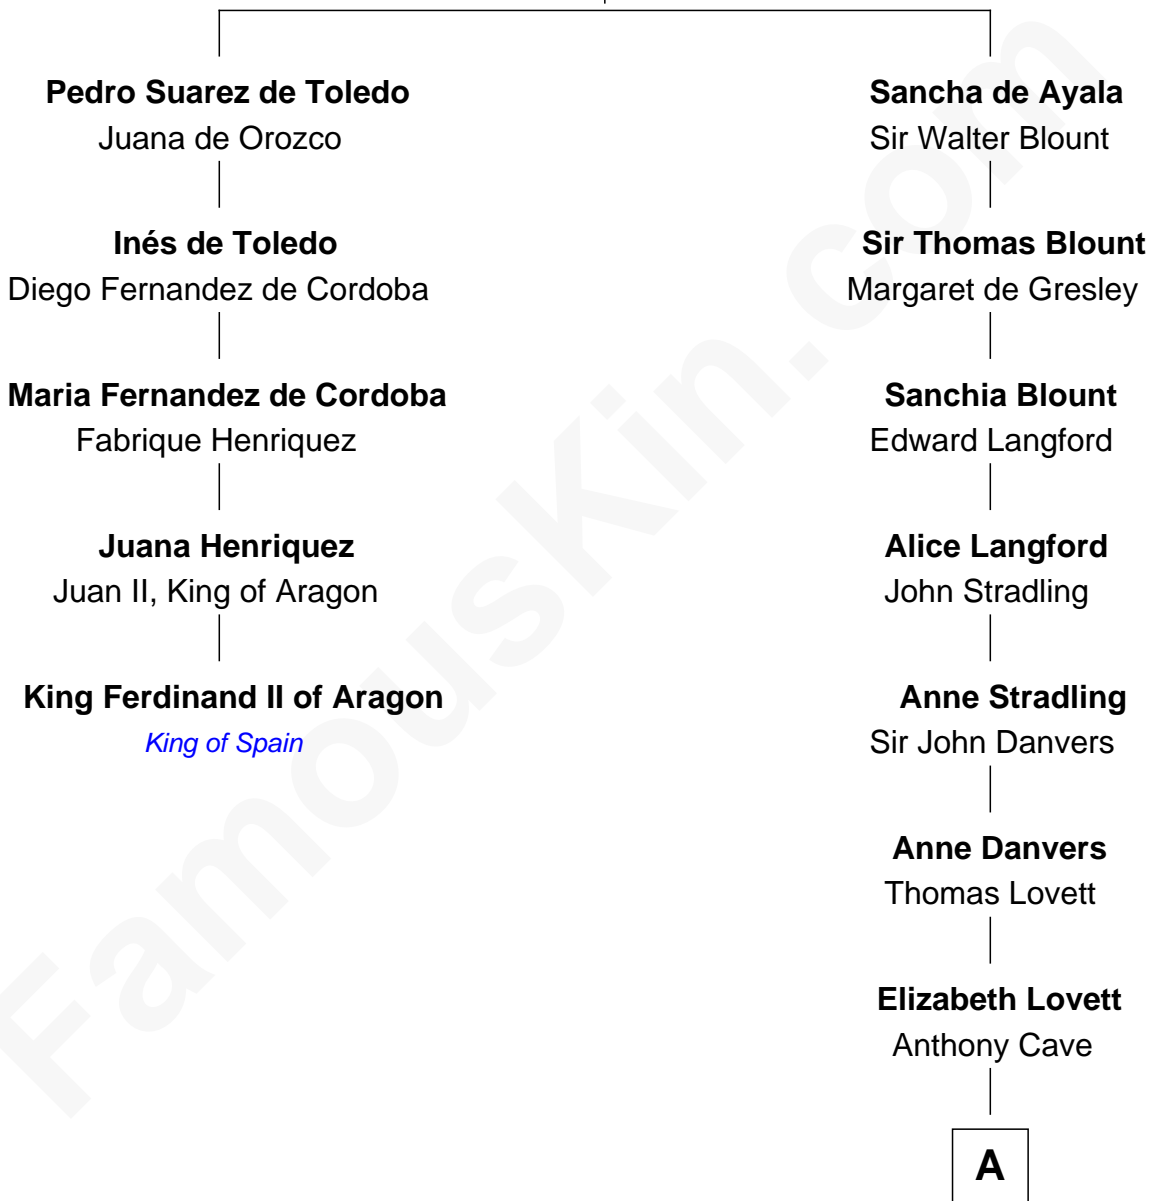

FamousKin.com

Relationship Chart of King Ferdinand II of Aragon

1st King of a united Spain

4th cousin 5 times removed of

Edmund Waller

English Poet and Politician

Diego Gomez de Toledo

Inez Alfonsa de Ayala

A

—
Anne Cave
Griffith Hampden

—
Anne Hampden
Robert Waller

—
Edmund Waller
English Poet and Politician

FamousKin.com