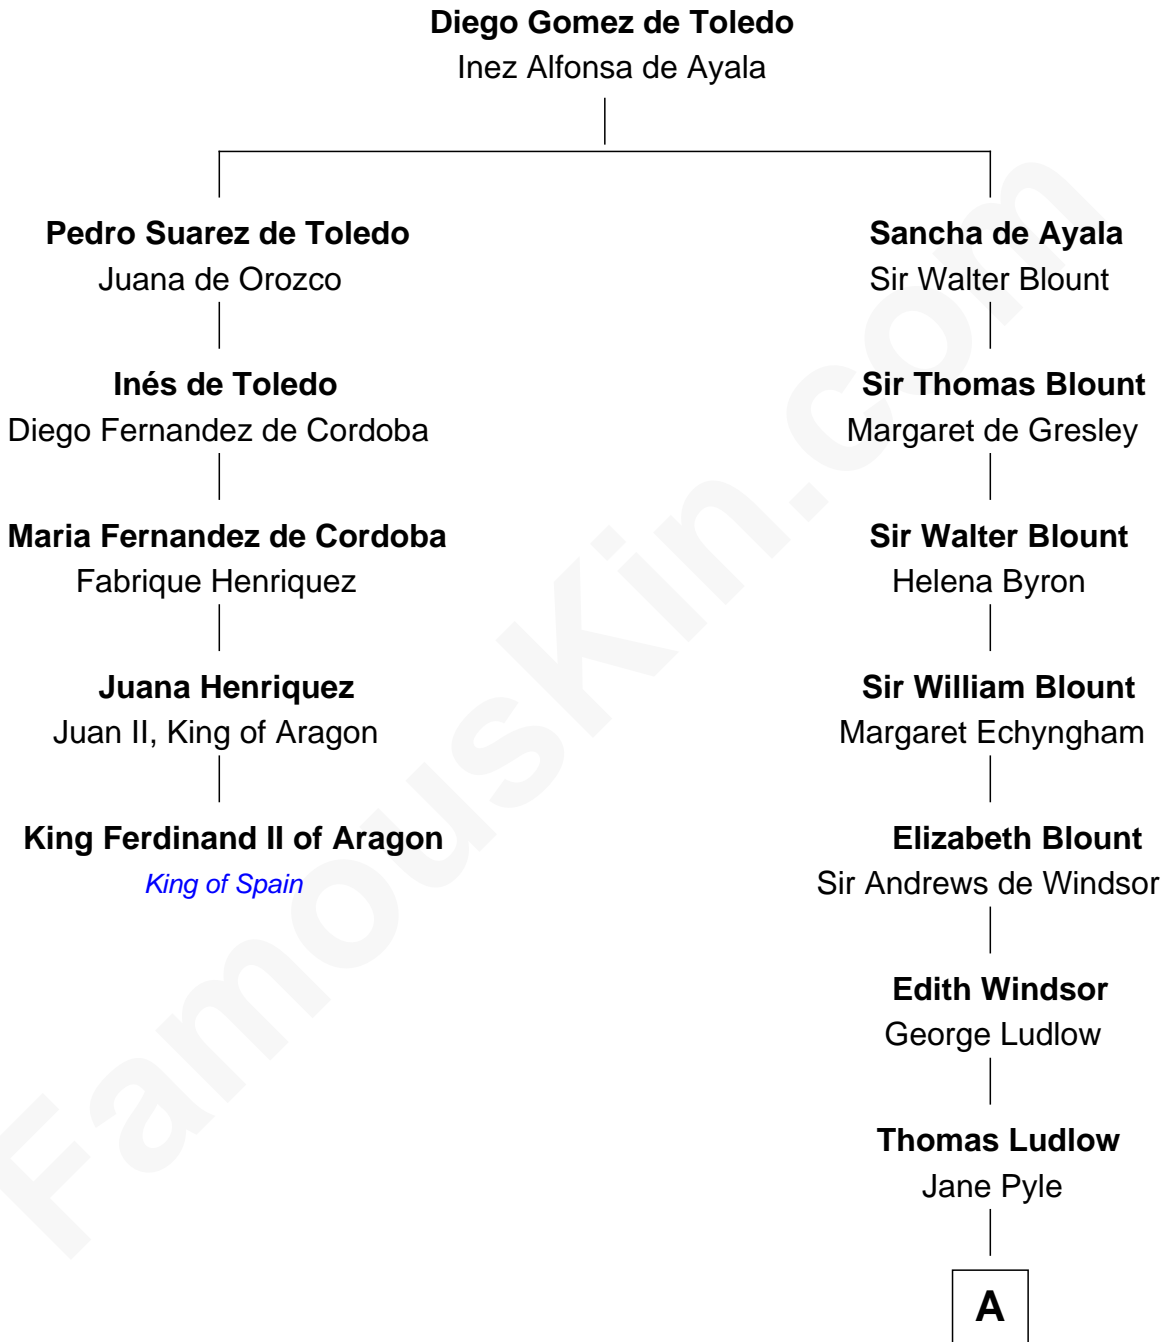

FamousKin.com
Relationship Chart of
King Ferdinand II of Aragon

1st King of a united Spain

4th cousin 7 times removed of

Caleb Brewster

Member of the Culper Spy Ring during the American Revolution

A

—
Roger Ludlow

Mary Cogan

—
Sarah Ludlow

Rev. Nathaniel Brewster

—
Daniel Brewster

Anna Jayne

—
Benjamin Brewster

Sarah Biggs

—
Caleb Brewster