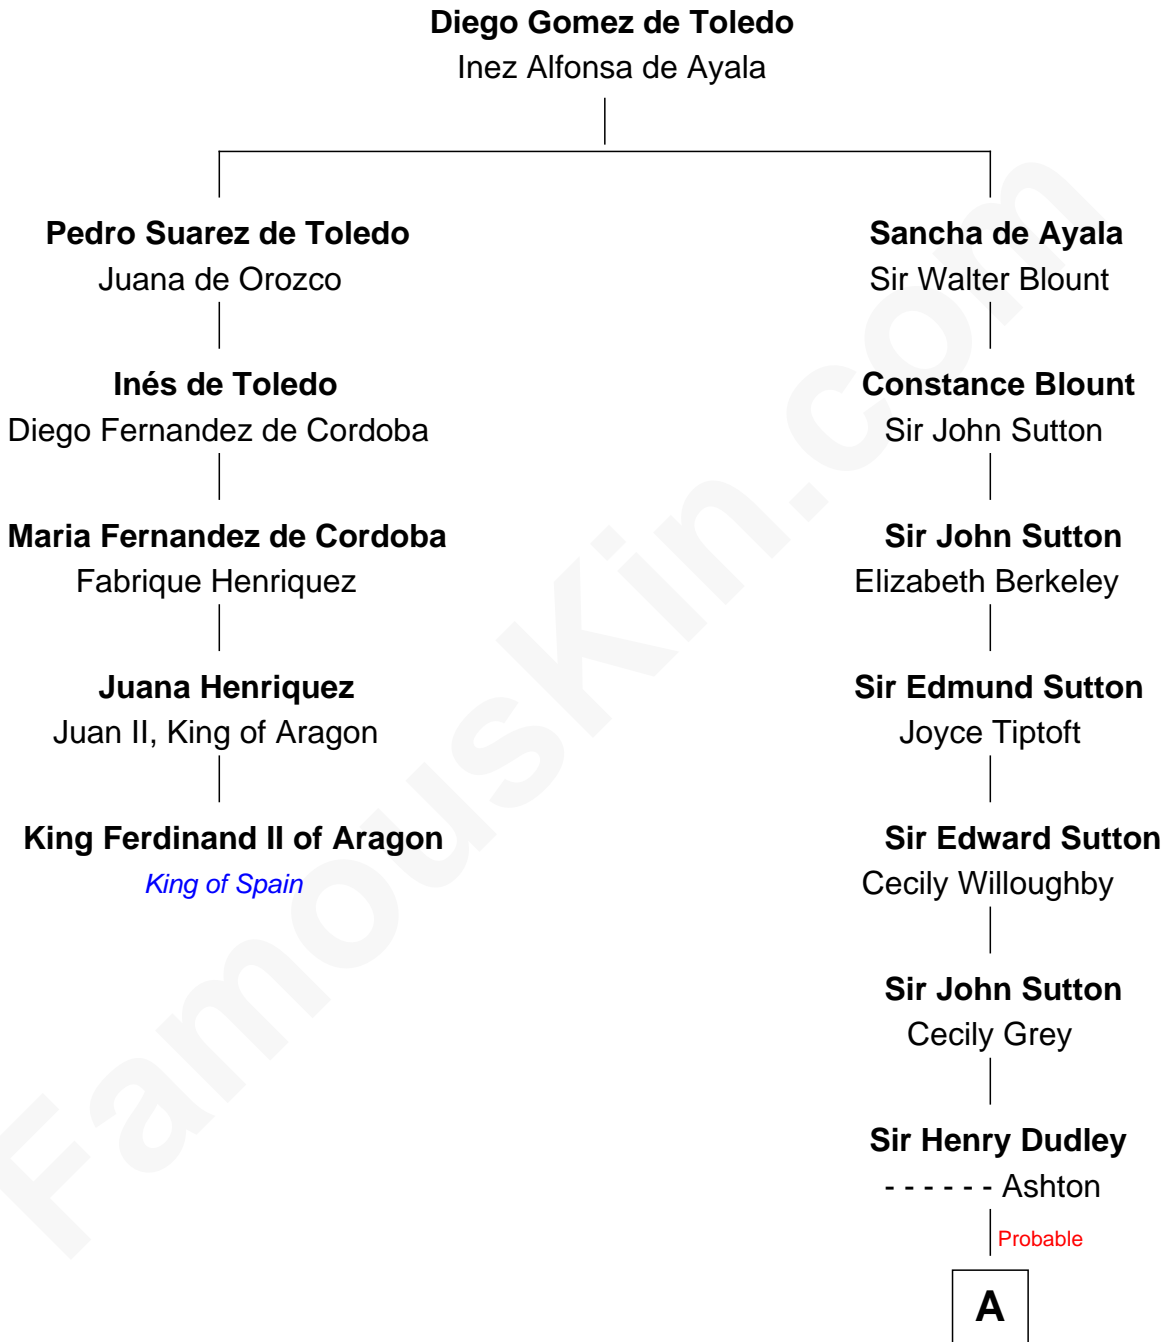

FamousKin.com
Relationship Chart of
King Ferdinand II of Aragon
1st King of a united Spain

4th cousin 9 times removed of

Bathsheba (Ruggles) Spooner

First woman executed for murder in U.S. by non-British government

A

Roger Dudley
Susanna Thorne

Gov. Thomas Dudley
Dorothy York

Mercy Dudley
Rev. John Woodbridge

Martha Woodbridge
Samuel Ruggles

Rev. Timothy Ruggles
Mary White

Timothy Dwight Ruggles
Bathsheba Bourne

Bathsheba (Ruggles) Spooner
First Woman Executed in U.S.