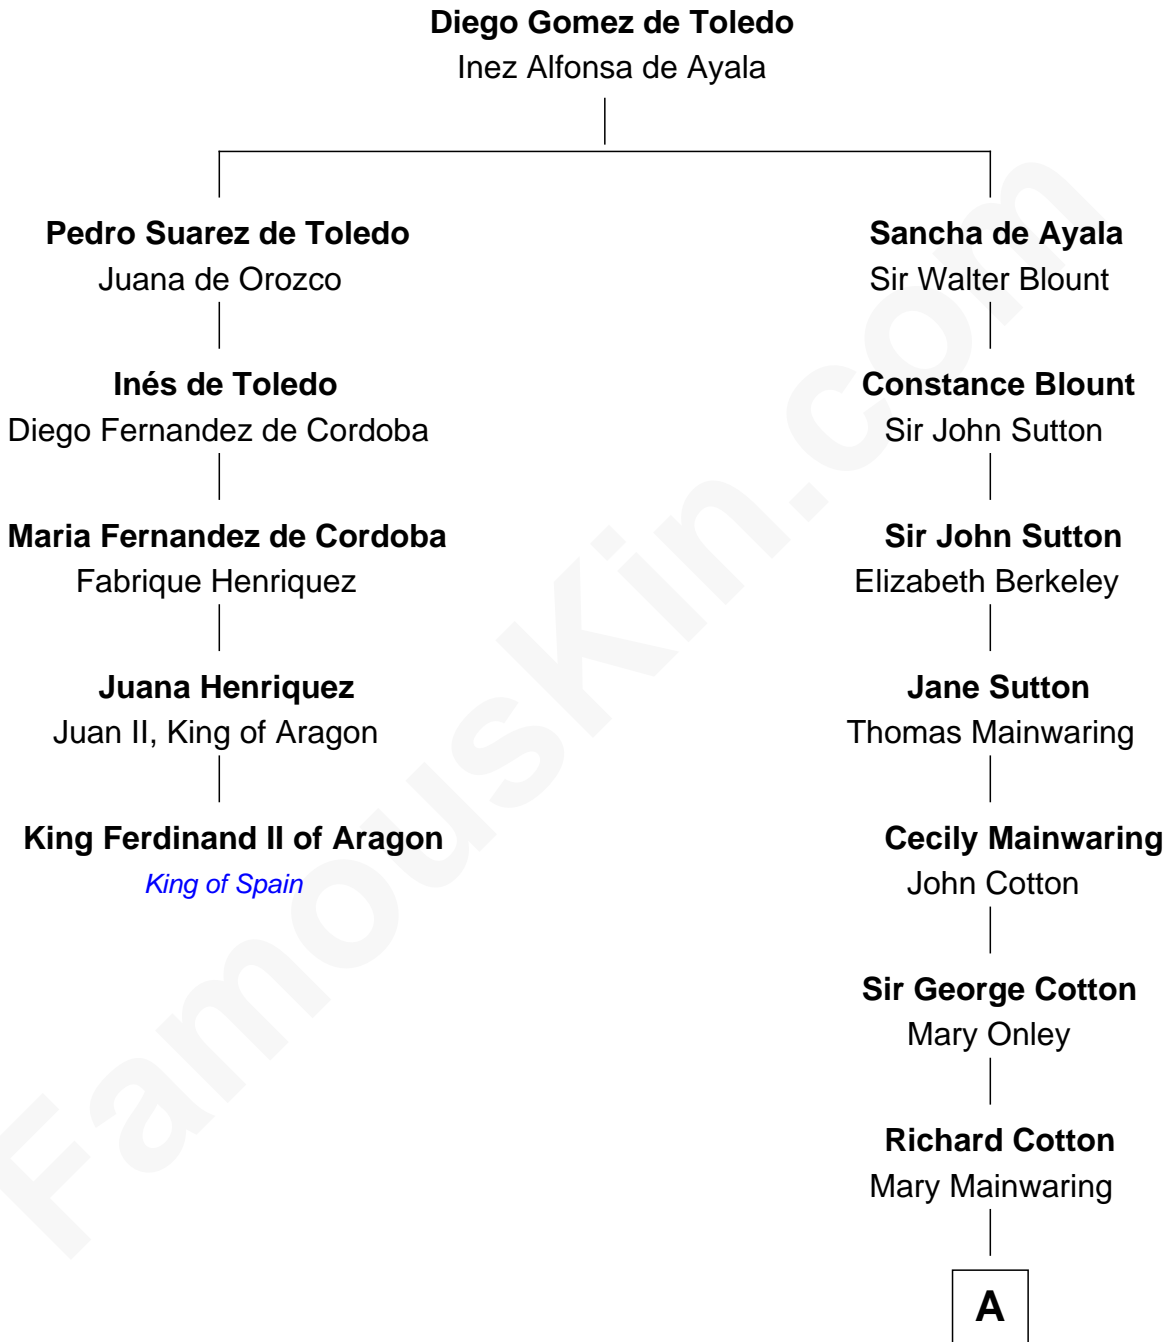

FamousKin.com

Relationship Chart of King Ferdinand II of Aragon

1st King of a united Spain

4th cousin 16 times removed of

Richard Gere

Movie Actor

A

Frances Cotton

Sarah Denison

William Douglas

Mary Lucas

Margaret Douglas

Joseph Tinker

Martha Tinker

Stephen Hempstead

Gurdon Douglass Hempstead