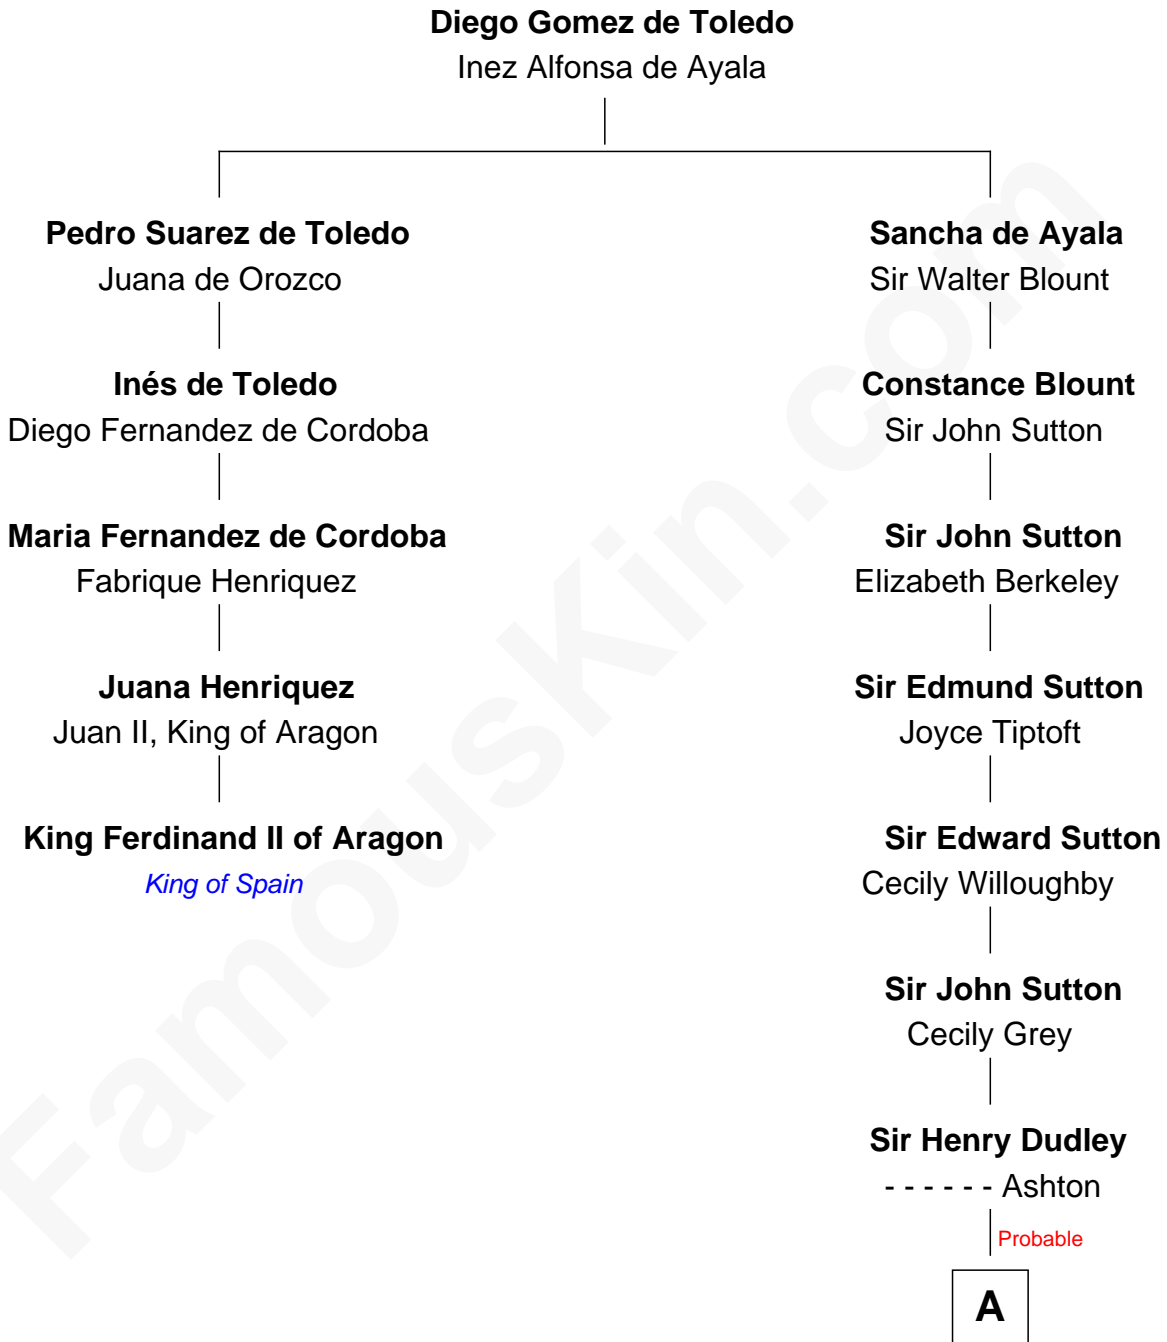

FamousKin.com
Relationship Chart of
King Ferdinand II of Aragon
1st King of a united Spain

4th cousin 17 times removed of

Kate Upton

Sports Illustrated Swimsuit Cover Model

A

Roger Dudley
Susanna Thorne

Gov. Thomas Dudley
Dorothy York

Anne Dudley
Gov. Simon Bradstreet

Dorothy Bradstreet
Rev. Seaborn Cotton

Elizabeth Cotton
Rev. William Williams

Rev. Elisha Williams
Eunice Chester

Mary Williams
Rev. Eliphalet Williams

Edward Williams
Rachel Barnard