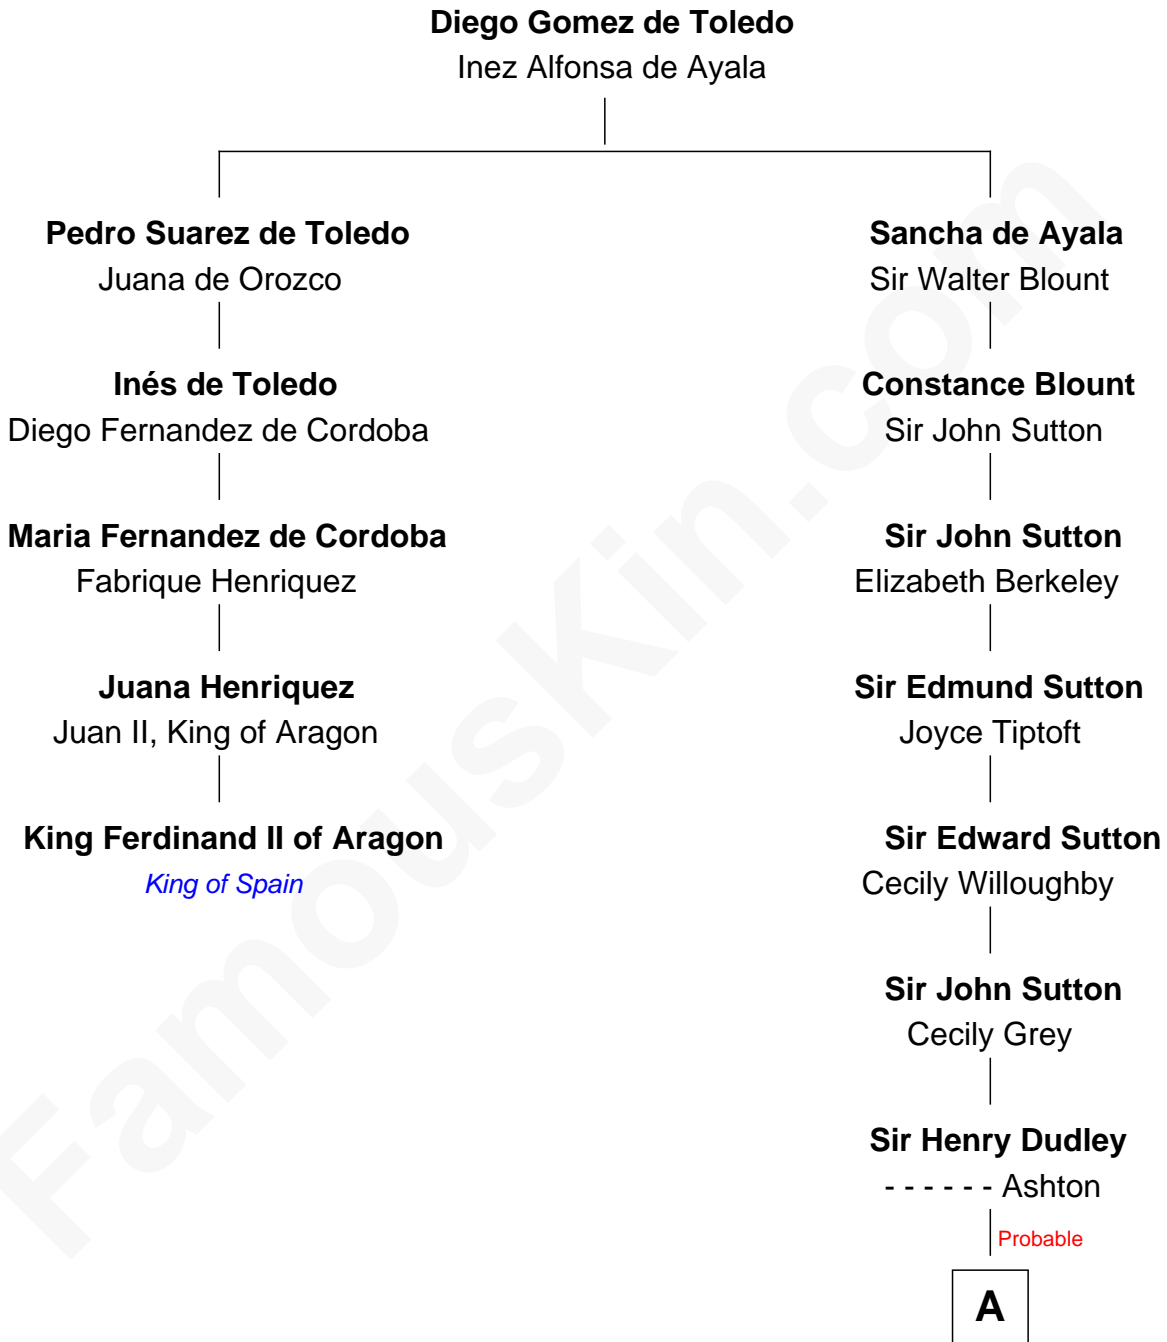

FamousKin.com

Relationship Chart of King Ferdinand II of Aragon

1st King of a united Spain

4th cousin 14 times removed of

Alan Shepard

Mercury and Apollo Astronaut

A

Roger Dudley
Susanna Thorne

Gov. Thomas Dudley
Dorothy York

Rev. Samuel Dudley
Elizabeth -----

Rebecca Dudley
Francis Lyford

Mary Lyford
Joseph Hall

Love Hall
Israel Bartlett

Col. Thomas Bartlett
Sarah Cilley

Bradbury Bartlett
Mary True