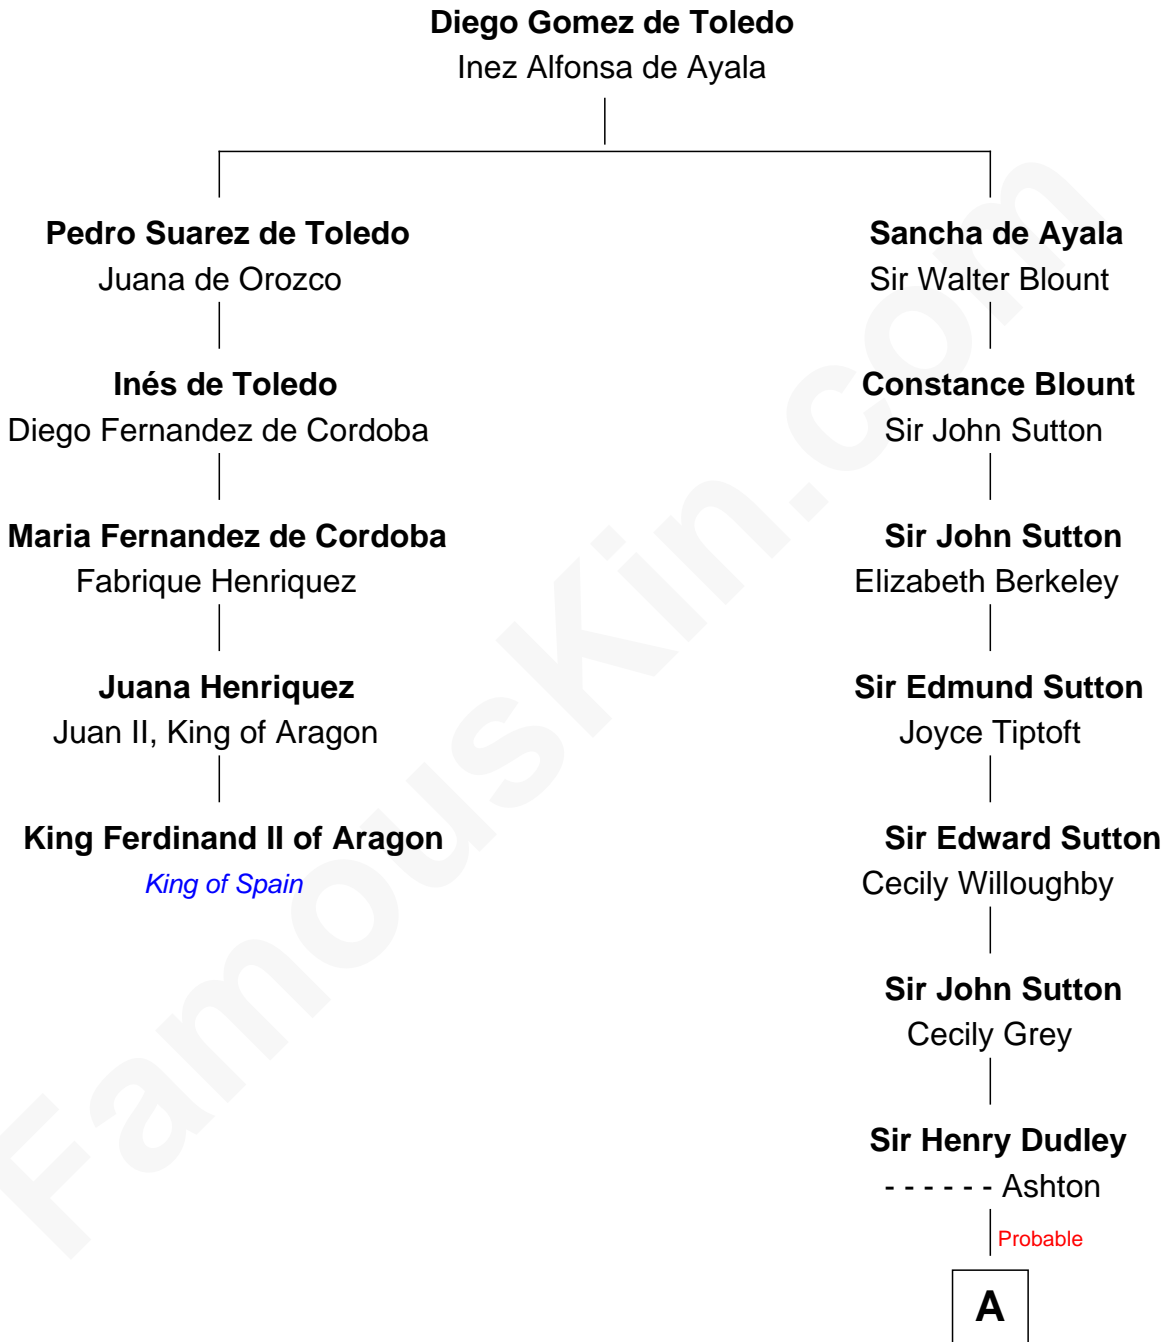

FamousKin.com

Relationship Chart of King Ferdinand II of Aragon

1st King of a united Spain

4th cousin 13 times removed of

John Kerry

68th U.S. Secretary of State

A

Roger Dudley

Susanna Thorne

Gov. Thomas Dudley

Katherine Deighton

Gov. Joseph Dudley

Rebecca Tyng

Anne Dudley

John Winthrop

John Still Winthrop